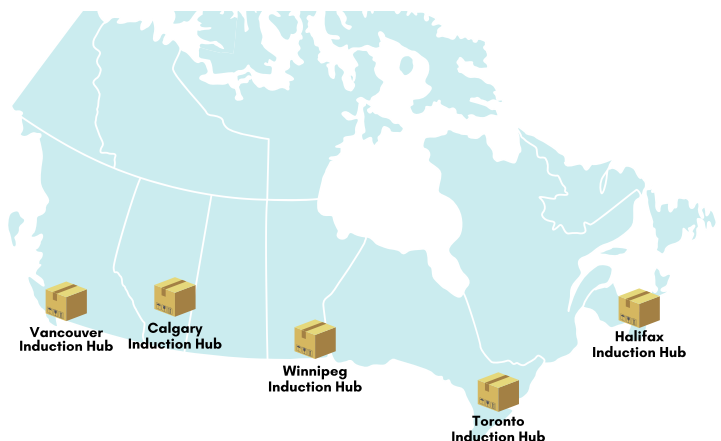

## How It Works

1. Pack the shipment, print labels and put it on the package →
2. eShipper picks up the package from your facility →
3. Package arrives at eShipper warehouse and shipped to Canada Post hub closest to destination →
4. Last mile delivery of package done by Canada Post

We directly inject packages into local hubs...

### CPX Shipping Strategy:

Our Distribution Centre is located in **Toronto**

### Induction hub locations:

Strategically located induction hubs **across Canada**