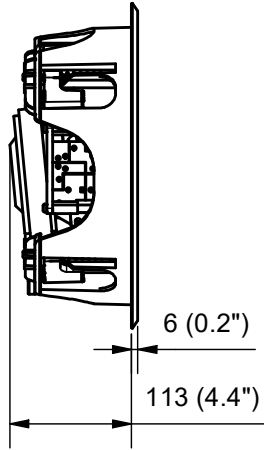

4

3

2

1

FRONT

MOUNTING DEPTH

RECOMMENDED CUTOUT

GRILLE

ISOMETRIC

Ø276 (10.9")

6 (0.2")

113 (4.4")

Ø261 (10.3")

Ø301 (11.9")

MOUNTING DEPTH W/BACK CAN

17 (0.7")

200 (7.9")

257 (10.1")

Format: A4	Sheet: 1/1	Drawn by:	Created: 30-09-2021
---------------	---------------	-----------	------------------------

RELEASED

Revision:

A

25-10-2021

DALI A/S
 Dall Allé 1
 DK-9610 Nørager
 Denmark
 Tel. +45 9672 1155
 Fax +45 9855 1940

Description:
 PHANTOM K-80 OUTER DIMENSIONS

4

3

2

1

B

B

A