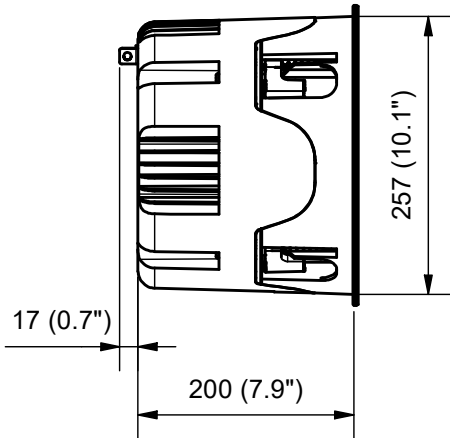

ISOMETRIC

Ø276 (10.9")

6 (0.2")

113 (4.4")

Ø261 (10.3")

Ø301 (11.9")

MOUNTING DEPTH W/BACK CAN

17 (0.7")

200 (7.9")

257 (10.1")

Format: A4	Sheet: 1/1	Drawn by:	Created: 30-09-2021
---------------	---------------	-----------	------------------------

RELEASED

Revision:

A

25-10-2021

DALI A/S
 Dall Allé 1
 DK-9610 Nørager
 Denmark
 Tel. +45 9672 1155
 Fax +45 9855 1940

Description:
 PHANTOM K-80 OUTER DIMENSIONS

4

3

2

1

B

B

A