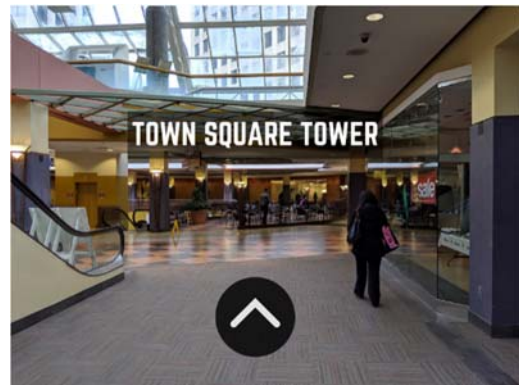

# DIRECTIONS TO PRAIRIEVIEW'S OFFICE from TOWN SQUARE PARKING RAMP

**Step 1: Park at the Town Square Parking Ramp. Look for the Elevator. Take Elevator to Level 2 (Skyway Level).**

**Step 2: Exit Elevator on Level 2 and Turn Left. Proceed across the atrium to the Town Square Tower lobby.**

**Step 3: Enter the Town Square Tower lobby through the glass doors. Take the elevators on the RIGHT side. PrairieView is on the 22<sup>nd</sup> Floor.**

**Please call 651-233-1100 if you need assistance.**