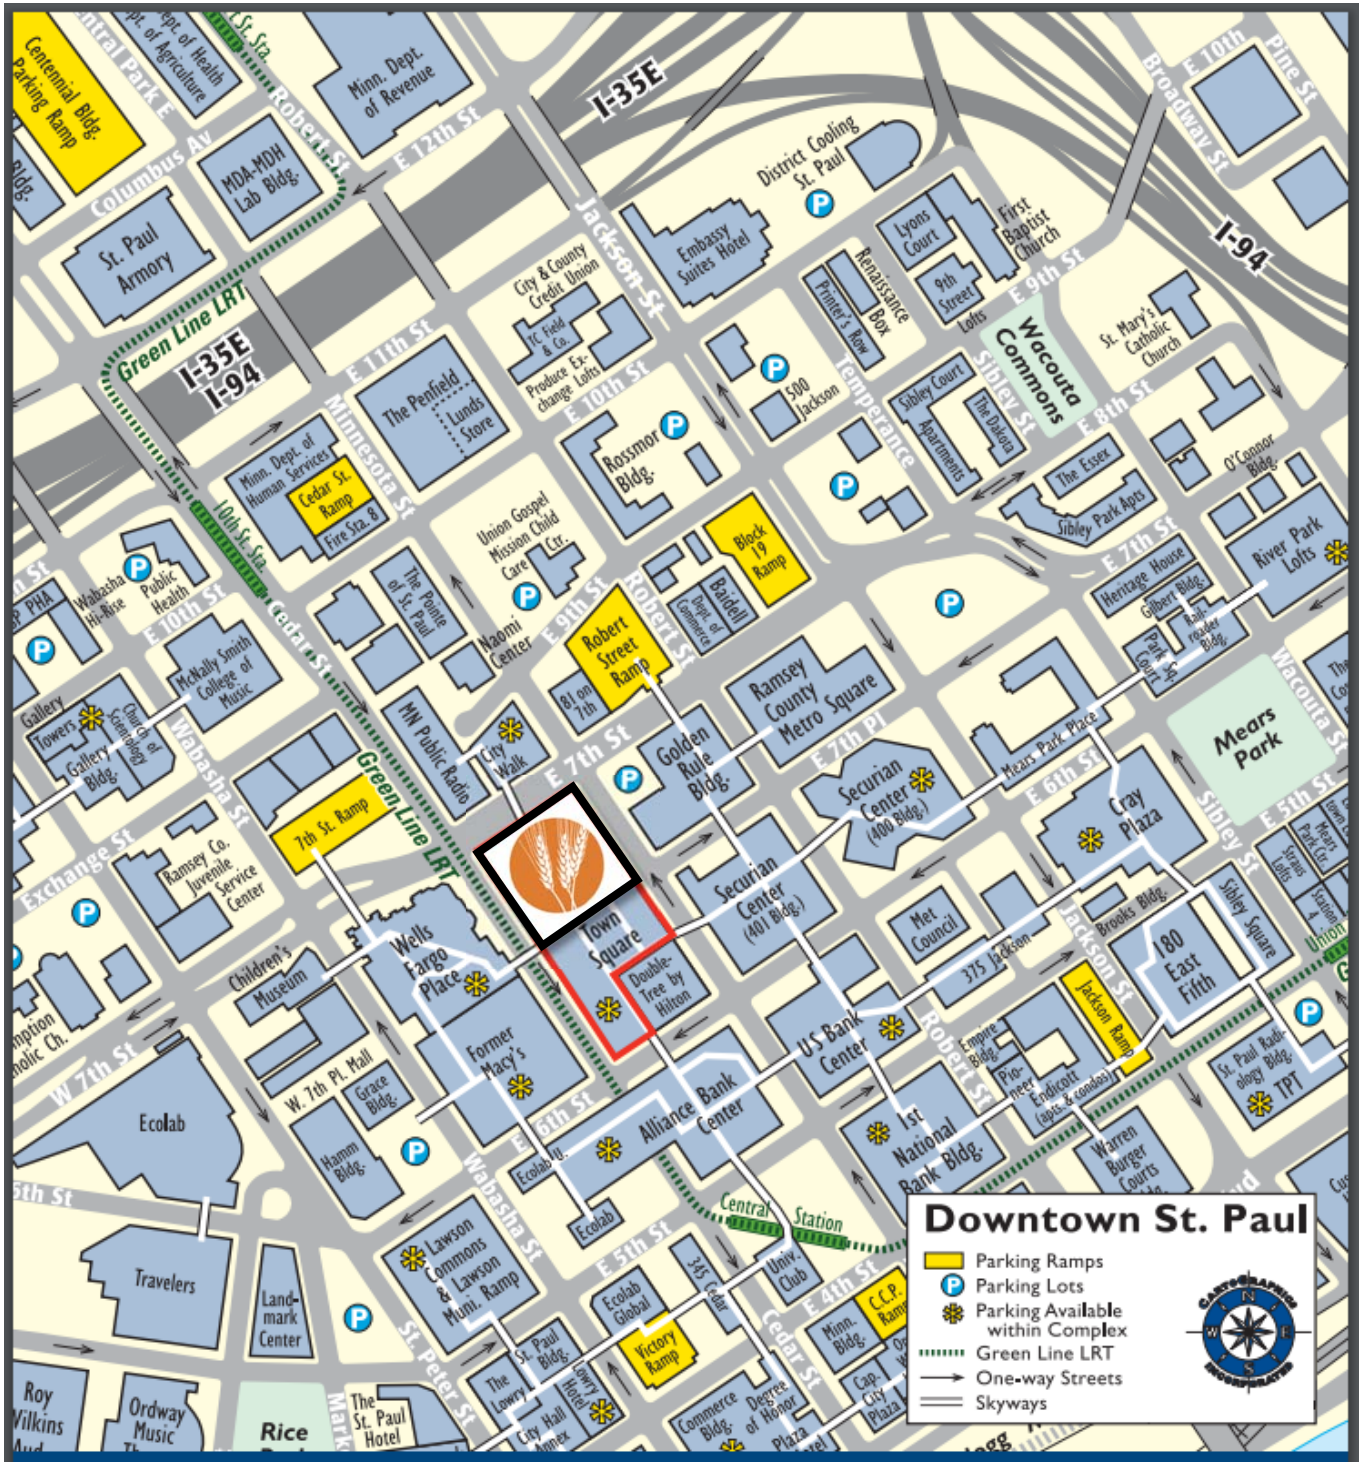

# DIRECTIONS TO PRAIRIEVIEW'S OFFICE from TOWN SQUARE PARKING RAMP

**Step 1: Park at the Town Square Parking Ramp. Look for the Elevator. Take Elevator to Level 2 (Skyway Level).**

**Step 2: Exit Elevator on Level 2 and Turn Left. Proceed across the atrium to the Town Square Tower lobby.**

**Step 3: Enter the Town Square Tower lobby through the glass doors. Take the elevators on the RIGHT side. PrairieView is on the 22<sup>nd</sup> Floor.**

**Please call 651-233-1100 if you need assistance.**