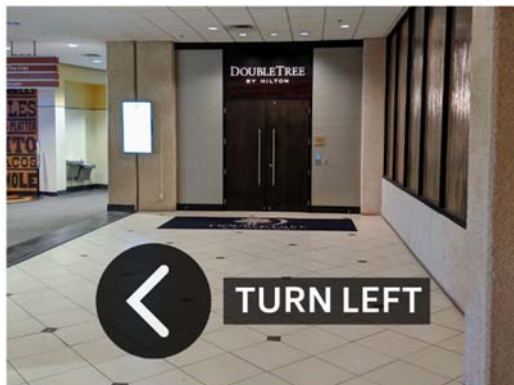

# DIRECTIONS TO PRAIRIEVIEW'S OFFICE from TOWN SQUARE PARKING RAMP

**Step 1: Park at the Town Square Parking Ramp. Look for the Elevator. Take Elevator to Level 2 (Skyway Level).**

**Step 2: Exit Elevator on Level 2 and Turn Left. Proceed across the atrium to the Town Square Tower lobby.**

**Step 3: Enter the Town Square Tower lobby through the glass doors. Take the elevators on the RIGHT side. PrairieView is on the 22<sup>nd</sup> Floor.**

**Please call 651-233-1100 if you need assistance.**