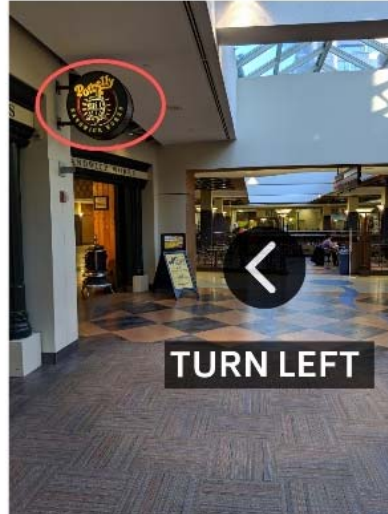

# DIRECTIONS TO PRAIRIEVIEW'S OFFICE from WELLS FARGO PLACE

**Step 1: Enter ramp and follow signs for the valet station. Attendant will valet park your car. Take Elevator to Level 2 (Skyway Level). Proceed down hallway and turn left.**

**Step 2: The walk to our office takes 2 minutes. Proceed past Wells Fargo and follow signs to Town Square. Pass Potbelly Sandwich shop and turn left. Proceed to Town Square Tower lobby.**

**Step 3: Enter the Town Square Tower lobby through the glass doors. Take the elevators on the RIGHT side. PrairieView is on the 22<sup>nd</sup> Floor.**