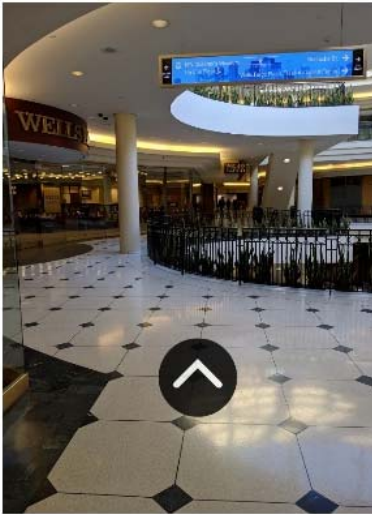

# DIRECTIONS TO PRAIRIEVIEW'S OFFICE from WELLS FARGO PLACE

**Step 1: Enter ramp and follow signs for the valet station. Attendant will valet park your car. Take Elevator to Level 2 (Skyway Level). Proceed down hallway and turn left.**

**Step 2: The walk to our office takes 2 minutes. Proceed past Wells Fargo and follow signs to Town Square. Pass Potbelly Sandwich shop and turn left. Proceed to Town Square Tower lobby.**

**Step 3: Enter the Town Square Tower lobby through the glass doors. Take the elevators on the RIGHT side. PrairieView is on the 22<sup>nd</sup> Floor.**