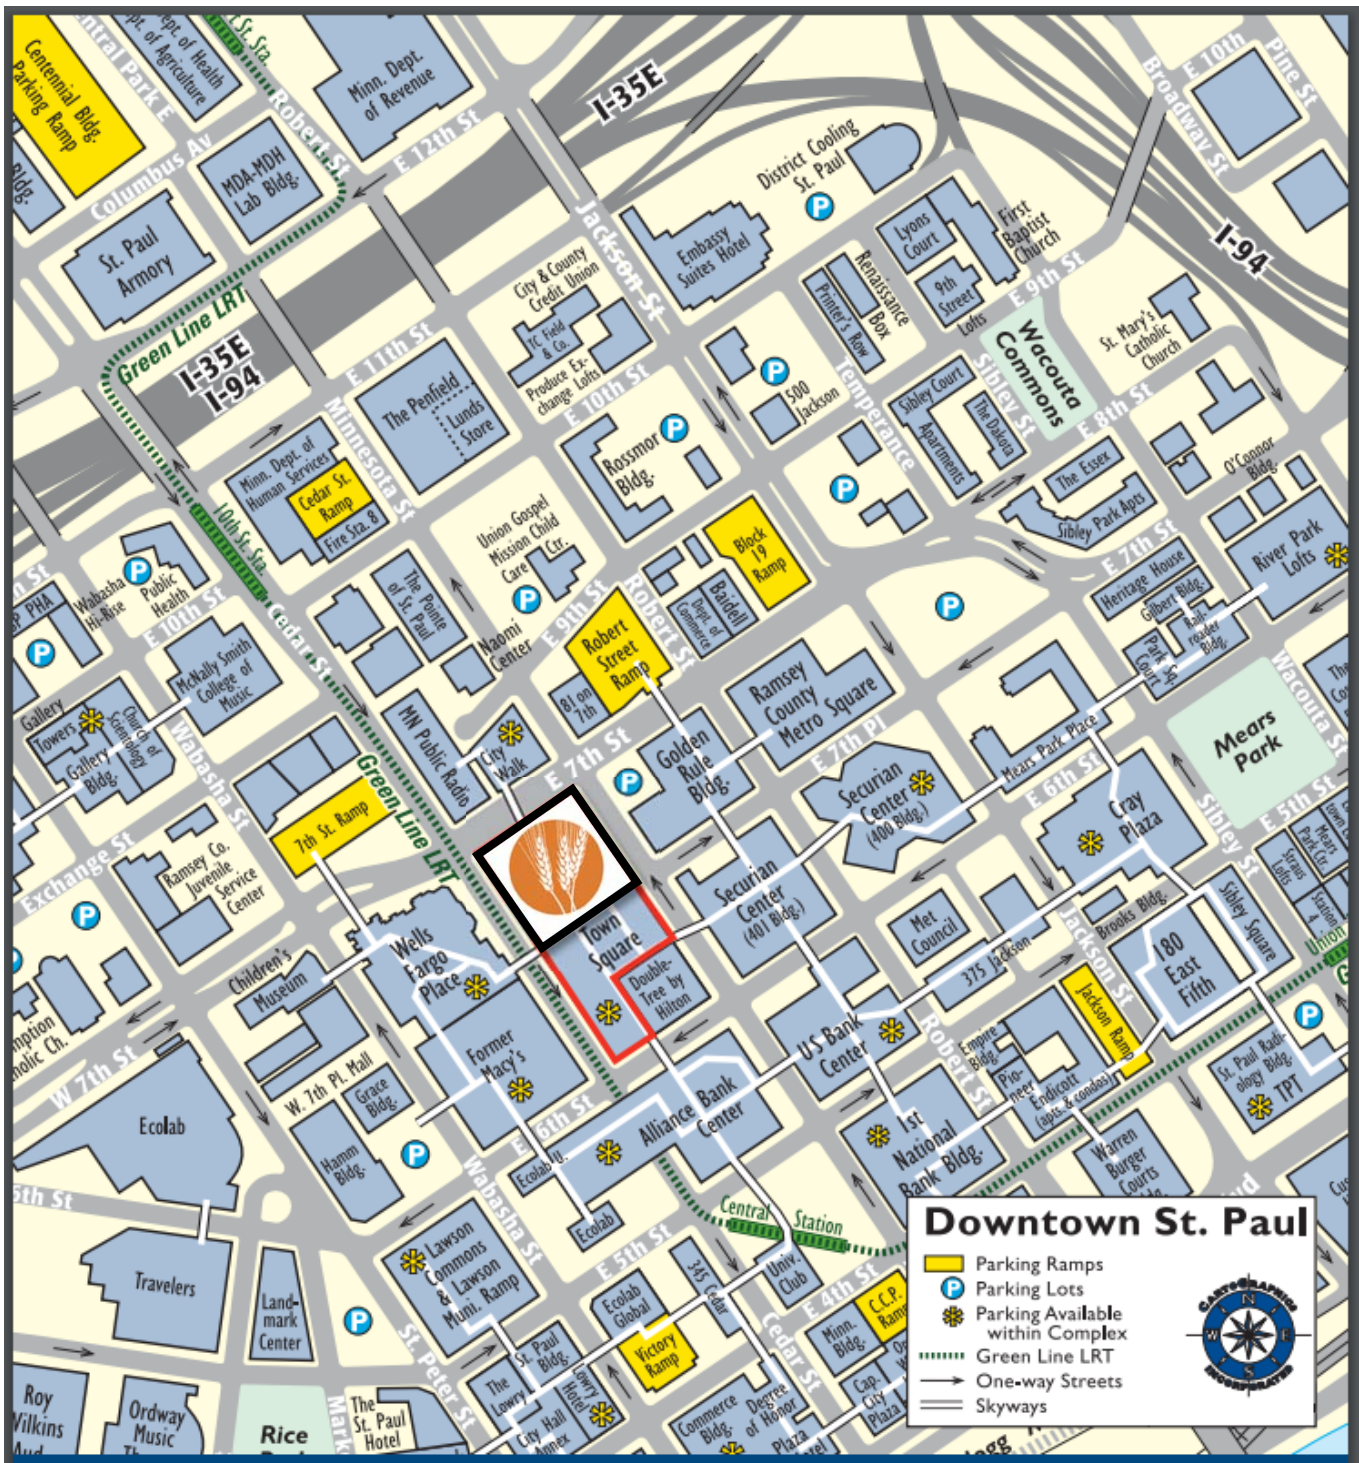

PrairieView Partners
2250 Town Square Tower
445 Minnesota Street
St. Paul, MN 55101
651-233-1100