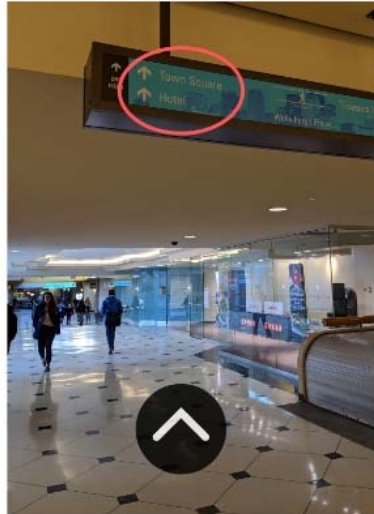

# DIRECTIONS TO PRAIRIEVIEW'S OFFICE from WELLS FARGO PLACE

**Step 1: Enter ramp and follow signs for the valet station. Attendant will valet park your car. Take Elevator to Level 2 (Skyway Level). Proceed down hallway and turn left.**

**Step 2: The walk to our office takes 2 minutes. Proceed past Wells Fargo and follow signs to Town Square. Pass Potbelly Sandwich shop and turn left. Proceed to Town Square Tower lobby.**

**Step 3: Enter the Town Square Tower lobby through the glass doors. Take the elevators on the RIGHT side. PrairieView is on the 22<sup>nd</sup> Floor.**