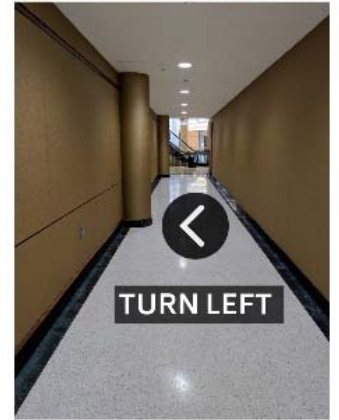

# DIRECTIONS TO PRAIRIEVIEW'S OFFICE from WELLS FARGO PLACE

**Step 1: Enter ramp and follow signs for the valet station. Attendant will valet park your car. Take Elevator to Level 2 (Skyway Level). Proceed down hallway and turn left.**

**Step 2: The walk to our office takes 2 minutes. Proceed past Wells Fargo and follow signs to Town Square. Pass Potbelly Sandwich shop and turn left. Proceed to Town Square Tower lobby.**

**Step 3: Enter the Town Square Tower lobby through the glass doors. Take the elevators on the RIGHT side. PrairieView is on the 22<sup>nd</sup> Floor.**