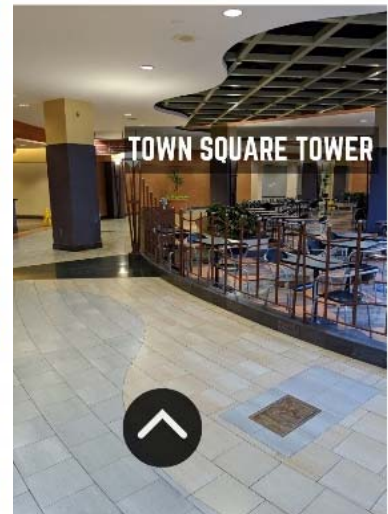

# DIRECTIONS TO PRAIRIEVIEW'S OFFICE from WELLS FARGO PLACE

**Step 1: Enter ramp and follow signs for the valet station. Attendant will valet park your car. Take Elevator to Level 2 (Skyway Level). Proceed down hallway and turn left.**

**Step 2: The walk to our office takes 2 minutes. Proceed past Wells Fargo and follow signs to Town Square. Pass Potbelly Sandwich shop and turn left. Proceed to Town Square Tower lobby.**

**Step 3: Enter the Town Square Tower lobby through the glass doors. Take the elevators on the RIGHT side. PrairieView is on the 22<sup>nd</sup> Floor.**