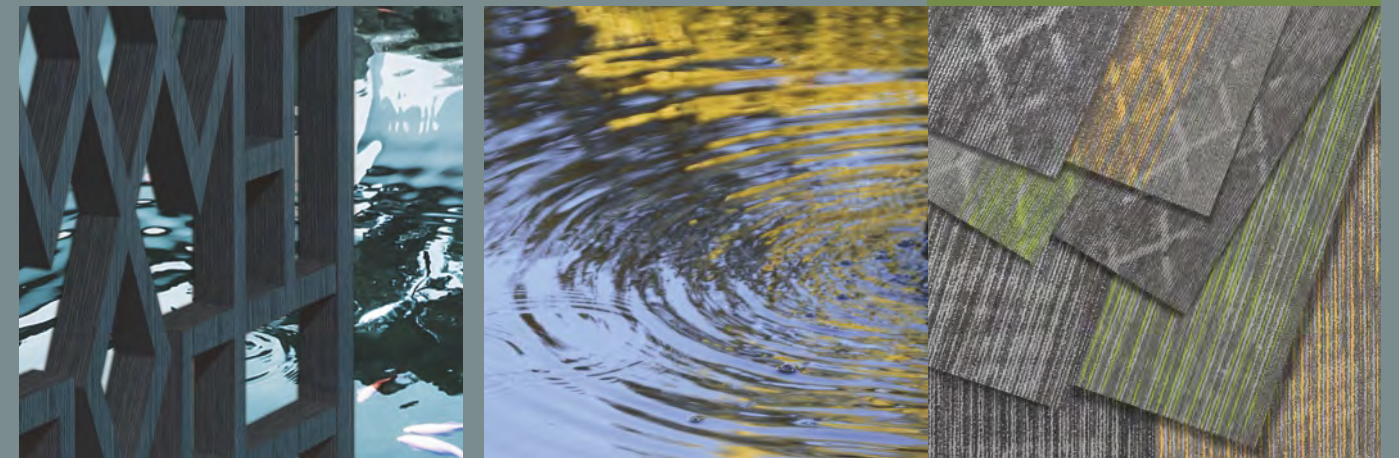

PROFESSIONAL ADVANTAGES

PRO-CARE Fiber

Best collection of solution dyed nylon fiber within top international brands

Rich in color and easy to clean, It's colorfast with high color fastness

Advanced protective and antistatic treatment, which ensure the excellent performance and strong wear resistance of each fiber

*PRO-CARE Ag+guard

Using the most advanced Ag⁺ silver ion which continuously inhibits bacterial component, resulting in the lasting and effective inhibition of various bacteria breeding

It does not contain cyanide poison and is safe and harmless to users and environment

PRO-CARE Sticker

Nontoxic and environmentally friendly transparent adhesive sticker

Efficient, convenient, time-saving and economical new installation method without glue

Applicable to all of carpet installation methods

PRO-CARE Self+guard

Carpet surface treatment from three dimensions (waterproof, anti-oil, antifouling) for each tile

The protection factors continue its penetration process, and the environmental safety formula does not contain PFOA, PFOS and other toxic harmful ingredients

The comprehensive protection, much more convenient for daily, and easier for daily cleaning

PRO-CARE Backing

The whole product line uses the unique Pro-care backing with no "ortho-benzene plasticizer" so that the toxic substances will not be released

In line with the latest EU regulation, "benzene based plasticizers" have been adopted to make our products much safer and less toxic for both environment and users

Dense glass fiber layer is added on the backing to enhance the stability and durability of carpet tiles

One Window, One World