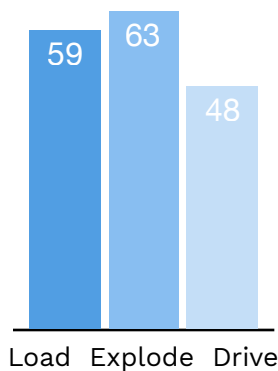

NFL Combine MOVEMENT SIGNATURE POSITIONAL AVERAGES

Defensive Back

Linebacker

Defensive Line

Offensive Line

Tight End

Wide Receiver

Running Back