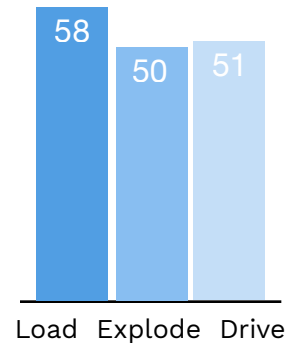

NFL Combine MOVEMENT SIGNATURE POSITIONAL AVERAGES

Defensive Back

Linebacker

Defensive Line

Offensive Line

Tight End

Wide Receiver

Running Back