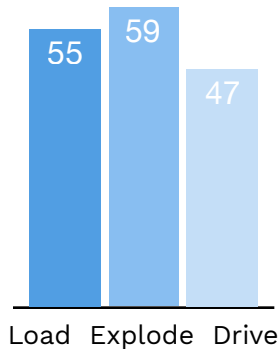

NFL Combine MOVEMENT SIGNATURE POSITIONAL AVERAGES

Defensive Back

Linebacker

Defensive Line

Offensive Line

Tight End

Wide Receiver

Running Back