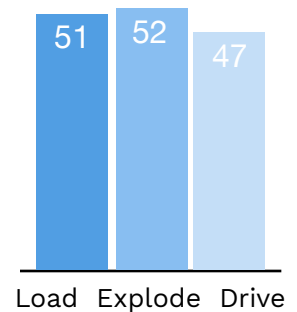

Quarterback