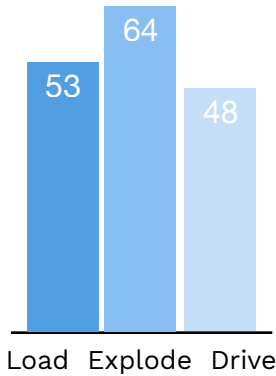

NFL Combine MOVEMENT SIGNATURE POSITIONAL AVERAGES

Defensive Back

Linebacker

Defensive Line

Offensive Line

Tight End

Wide Receiver

Running Back