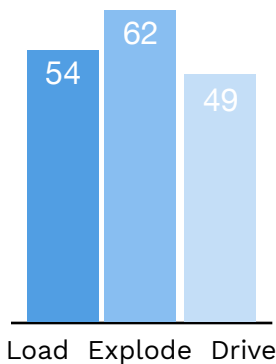

NFL Combine MOVEMENT SIGNATURE POSITIONAL AVERAGES

Defensive Back

Linebacker

Defensive Line

Offensive Line

Tight End

Wide Receiver

Running Back