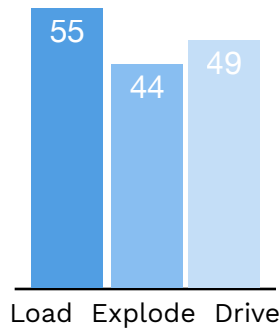

NFL Combine MOVEMENT SIGNATURE POSITIONAL AVERAGES

Defensive Back

Linebacker

Defensive Line

Offensive Line

Tight End

Wide Receiver

Running Back