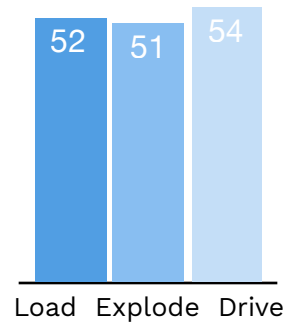

NFL Combine MOVEMENT SIGNATURE POSITIONAL AVERAGES

Defensive Back

Linebacker

Defensive Line

Offensive Line

Tight End

Wide Receiver

Running Back