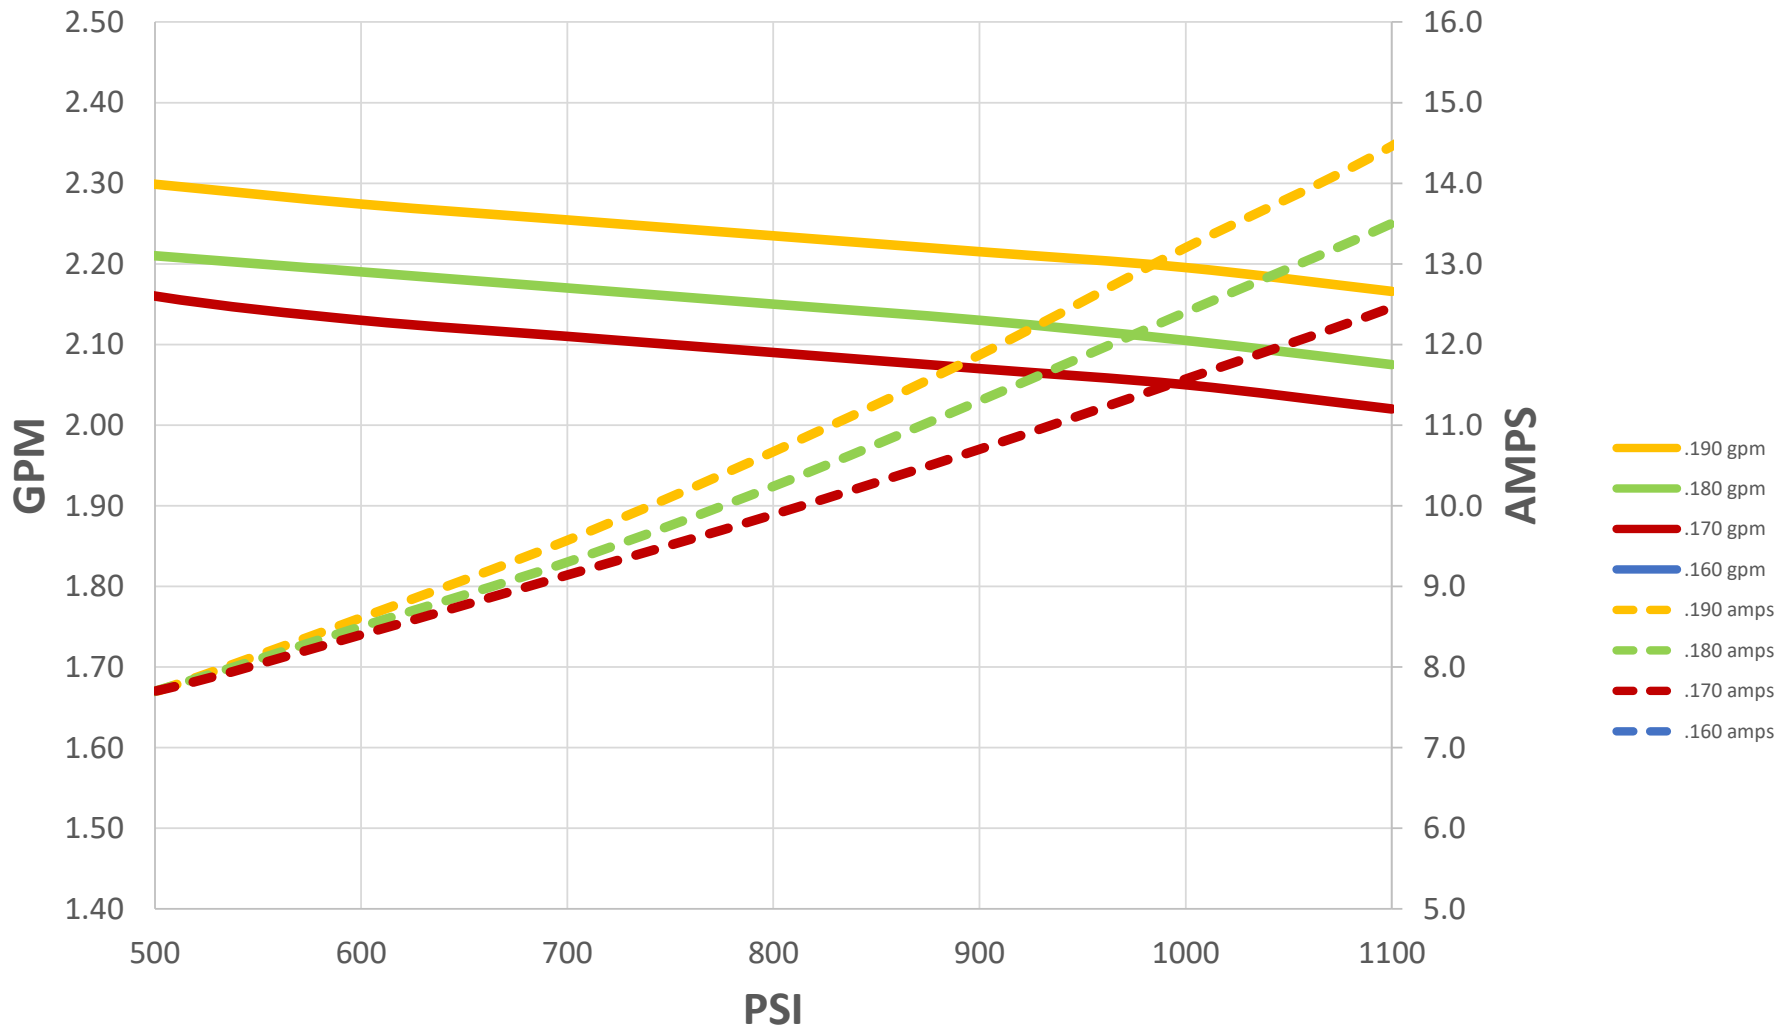

# 356U-120V/60Hz Performance

Data recorded pumping water at room temperature and 115VAC/60Hz power.  
 Performance will vary with voltage fluctuations, application, and mfg tolerances.  
 Copyright Pumptec Inc. 2020