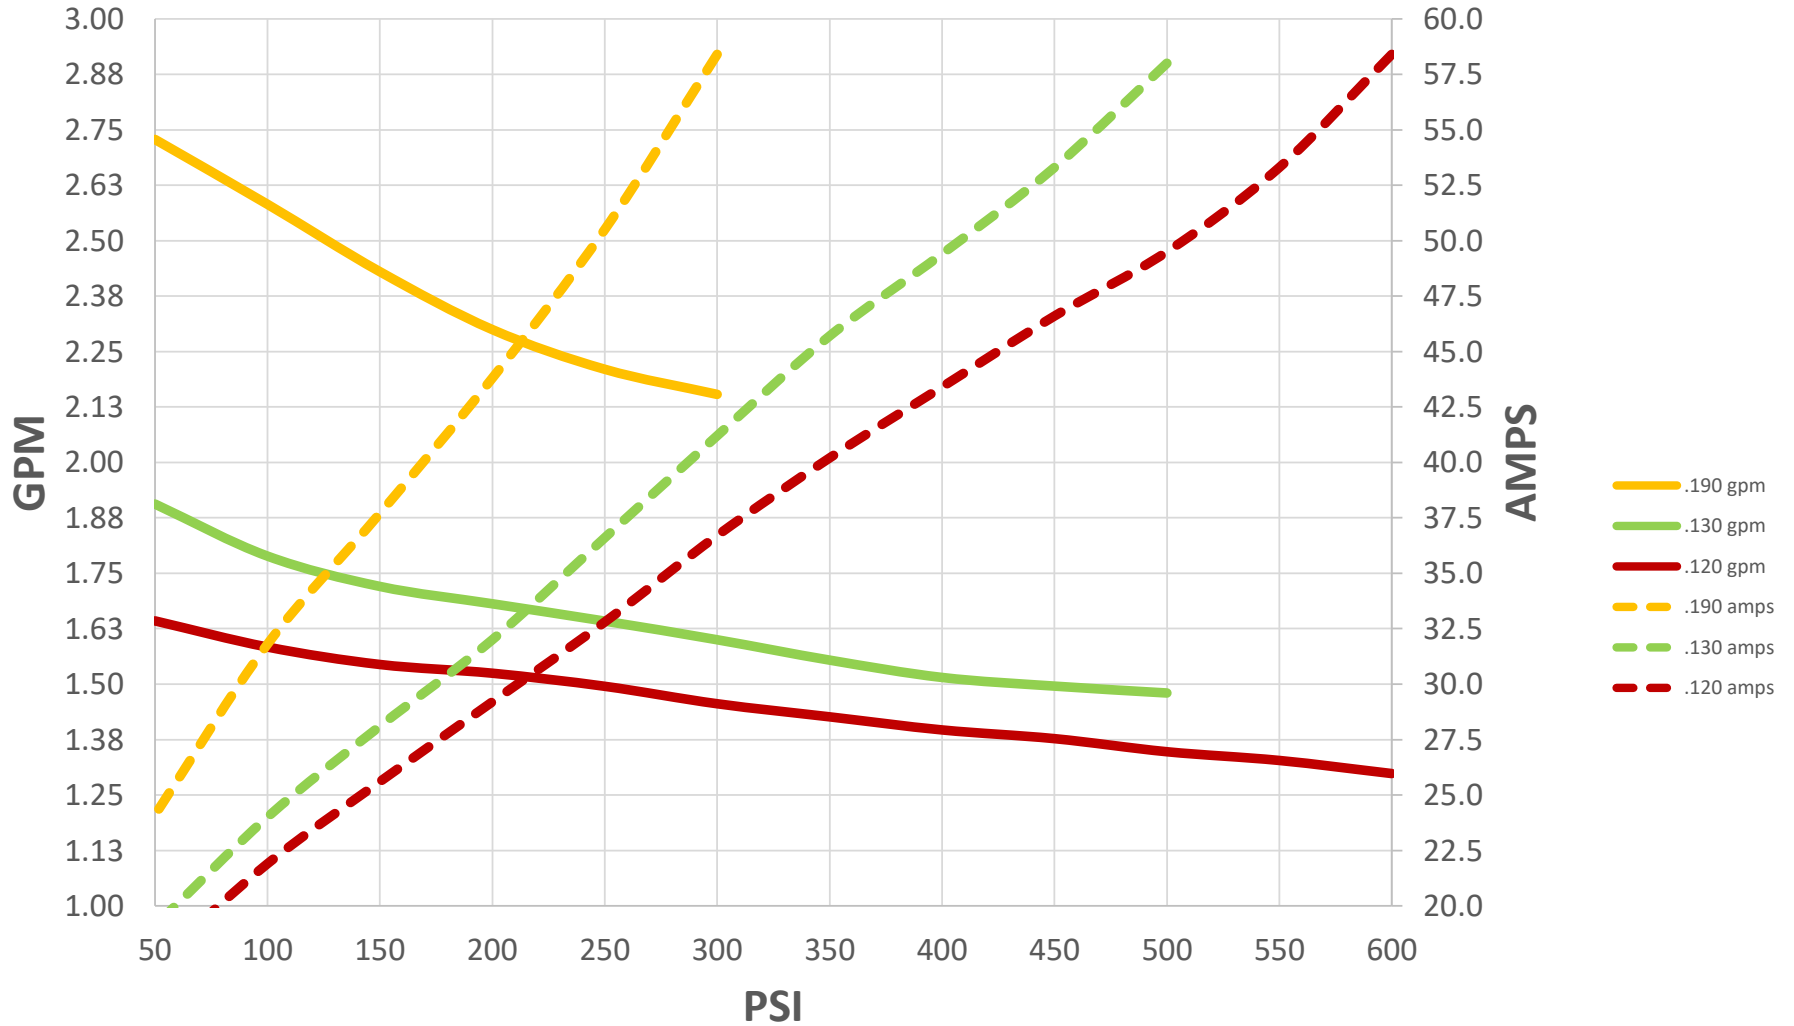

356U-12VDC Performance

Data recorded pumping water at room temperature and 12VDC power. Performance will vary with voltage fluctuations, application, and mfg tolerances. Copyright Pumptec Inc. 2020