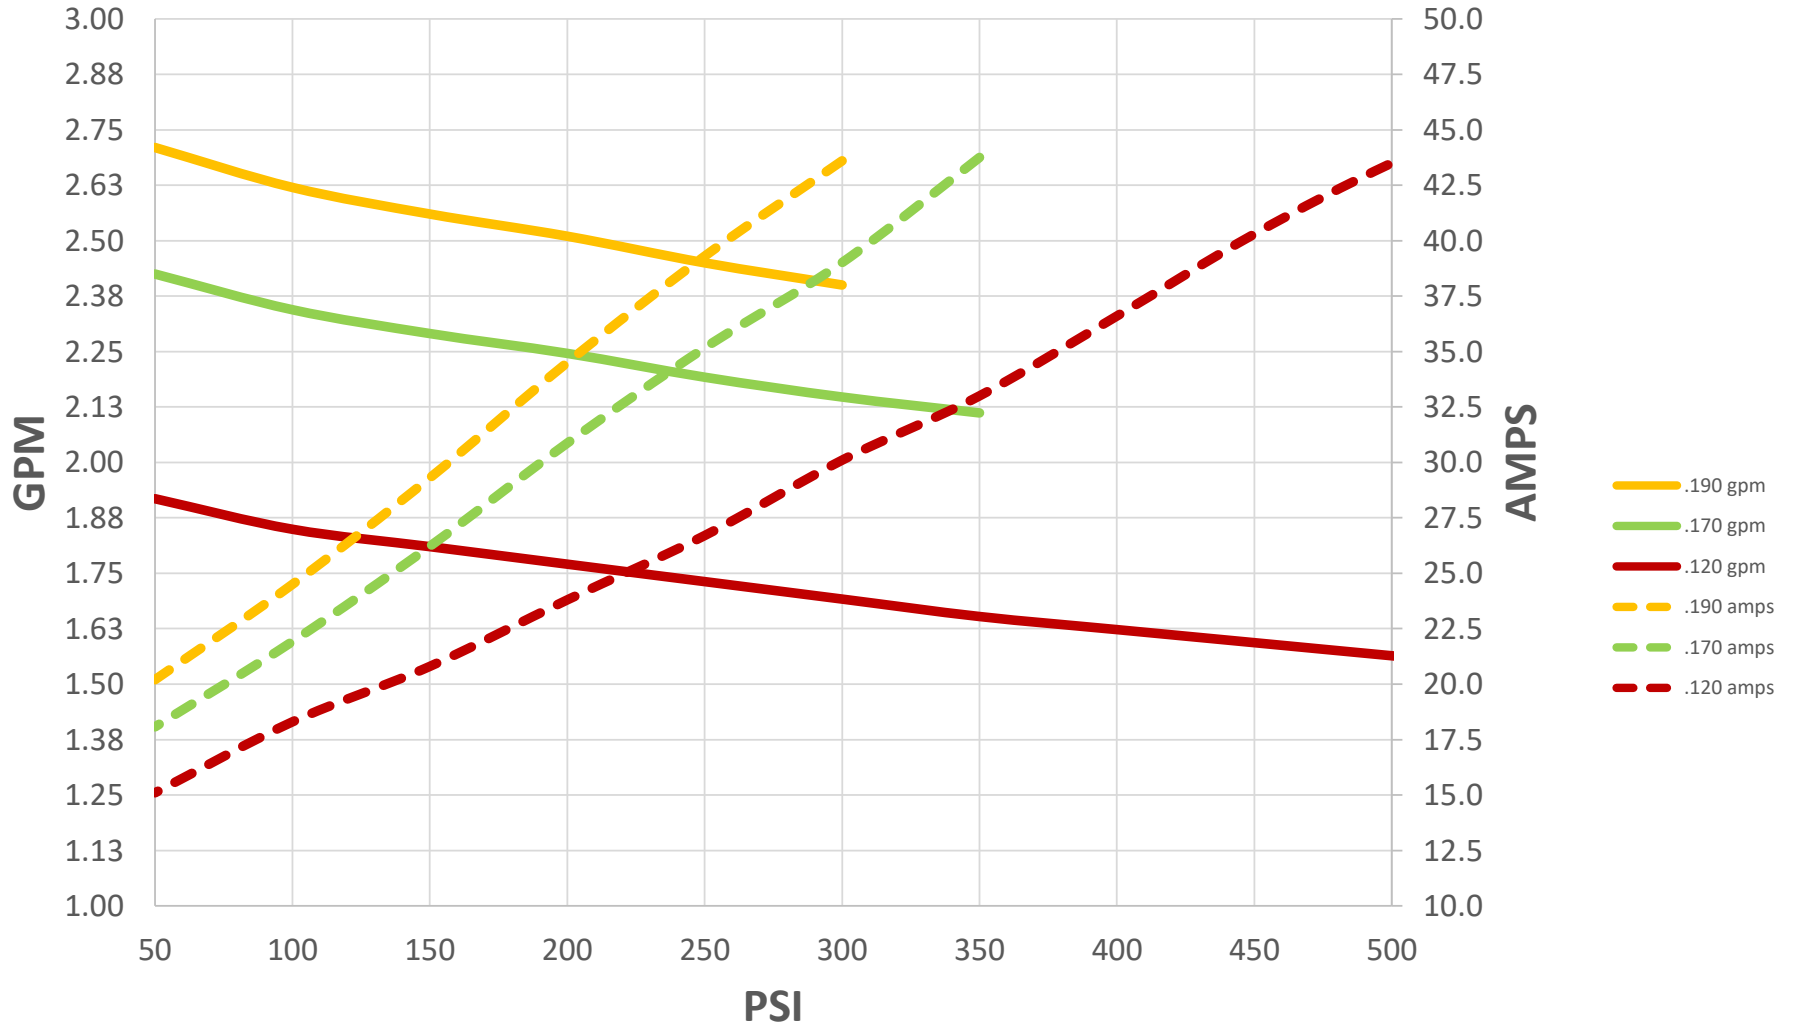

350U-12VDC 43A Performance

Data recorded pumping water at room temperature and 12VDC power. Performance will vary with voltage fluctuations, application, and mfg tolerances. Copyright Pumptec Inc. 2020