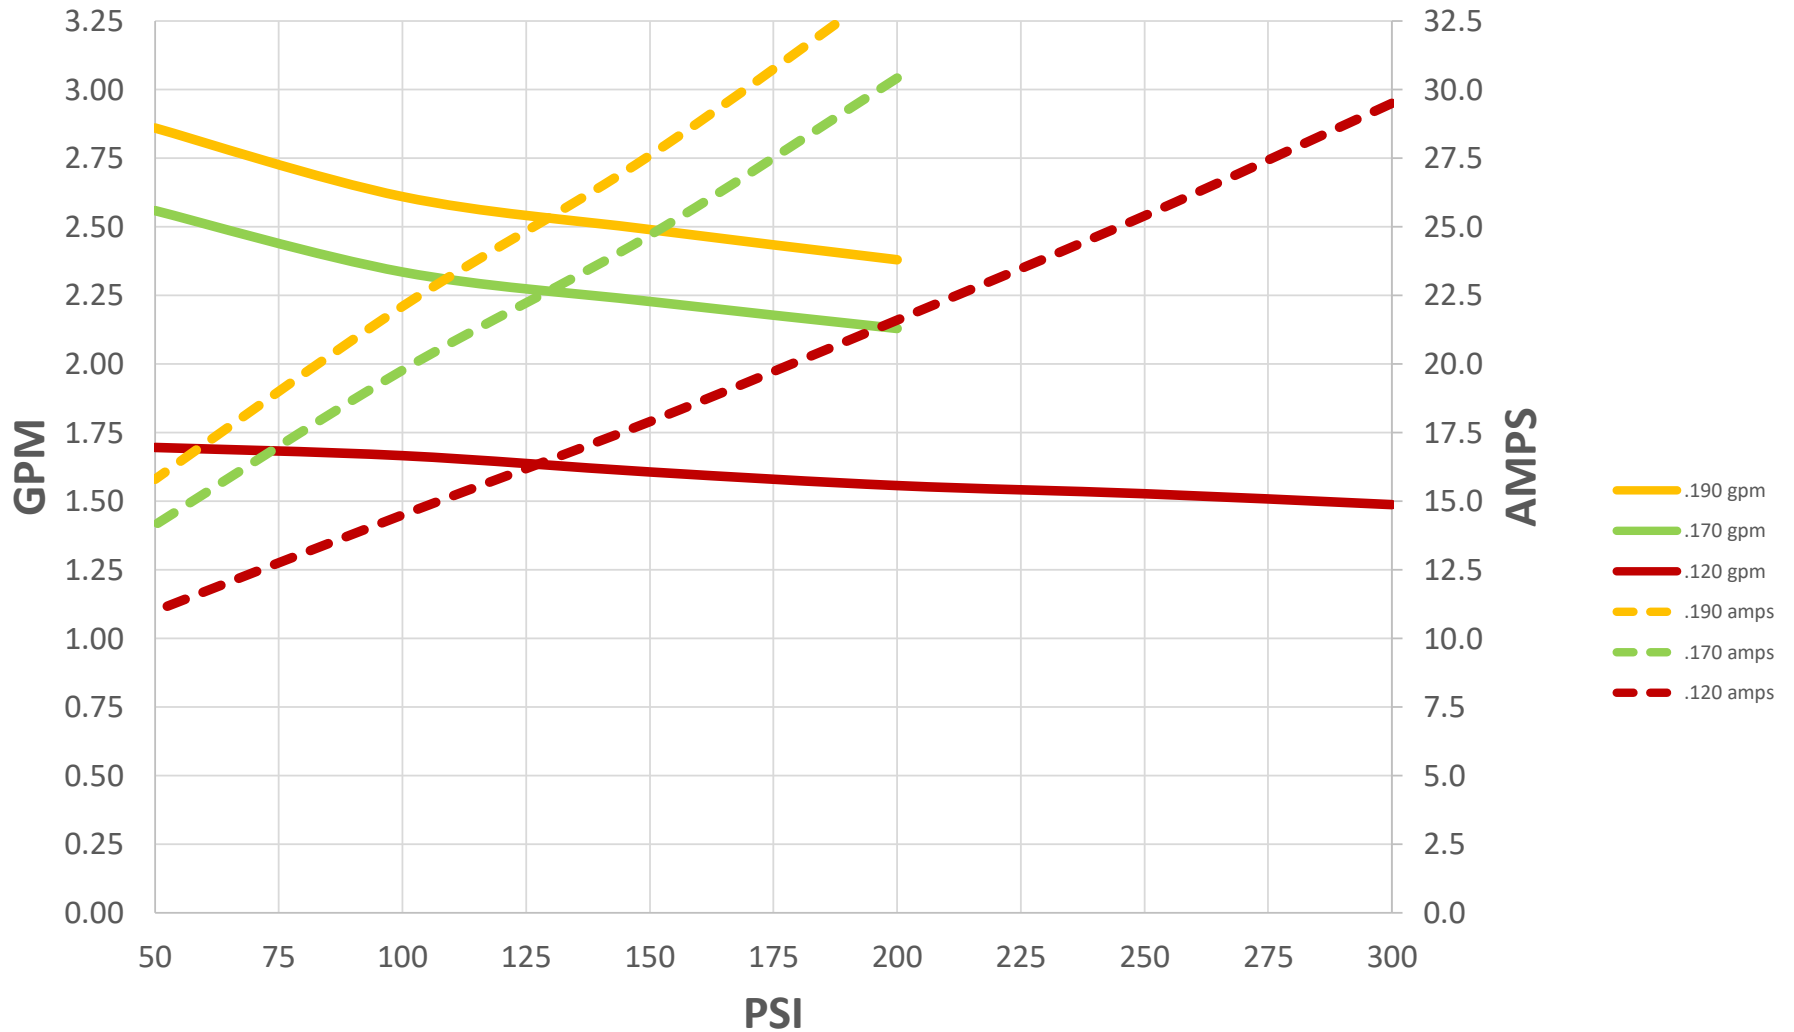

# 350U-12VDC 30A Performance

Data recorded pumping water at room temperature and 12VDC power. Performance will vary with voltage fluctuations, application, and mfg tolerances. Inc. 2020

Copyright PumpteC