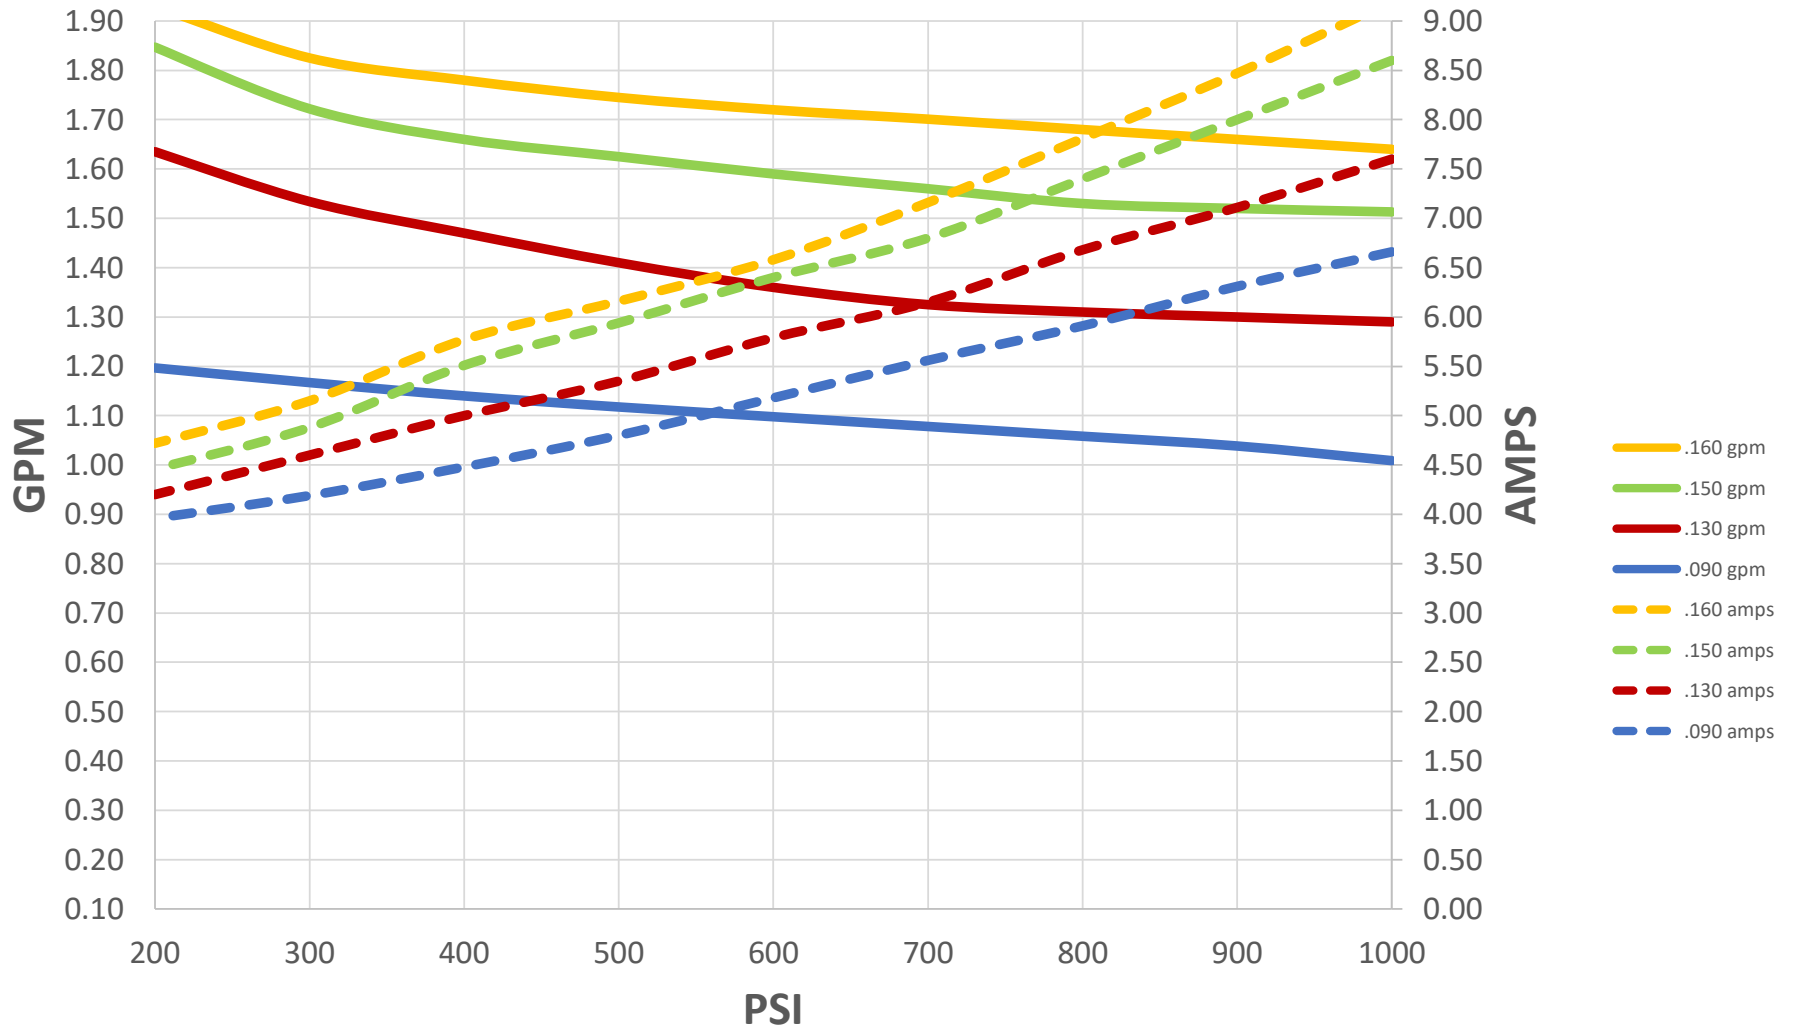

350U-120V/60Hz Performance

Data recorded pumping water at room temperature and 115VAC/60Hz power.
 Performance will vary with voltage fluctuations, application, and mfg tolerances.
 Copyright Pumptec Inc. 2020