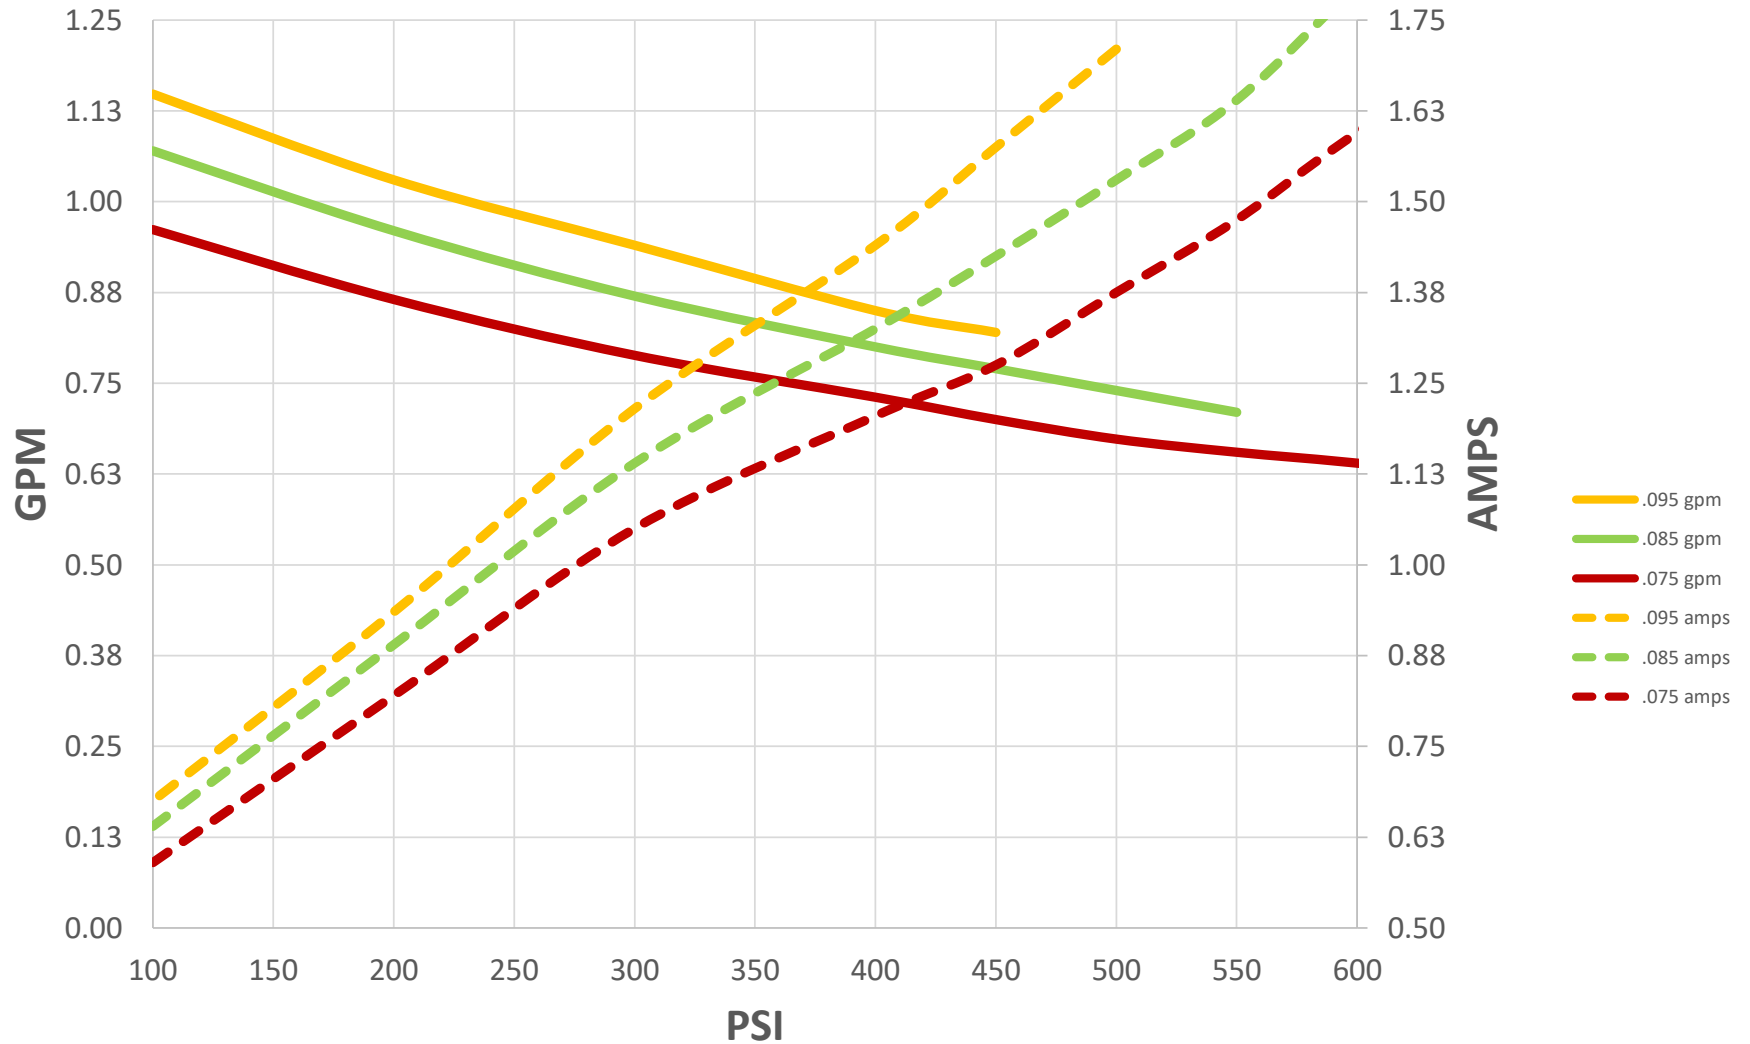

217V-230V PMDC Performance

Data recorded pumping water at room temperature and rectified 230VAC power.
 Performance will vary with voltage fluctuations, application, and mfg tolerances. Copyright
 Pumptec Inc. 2020