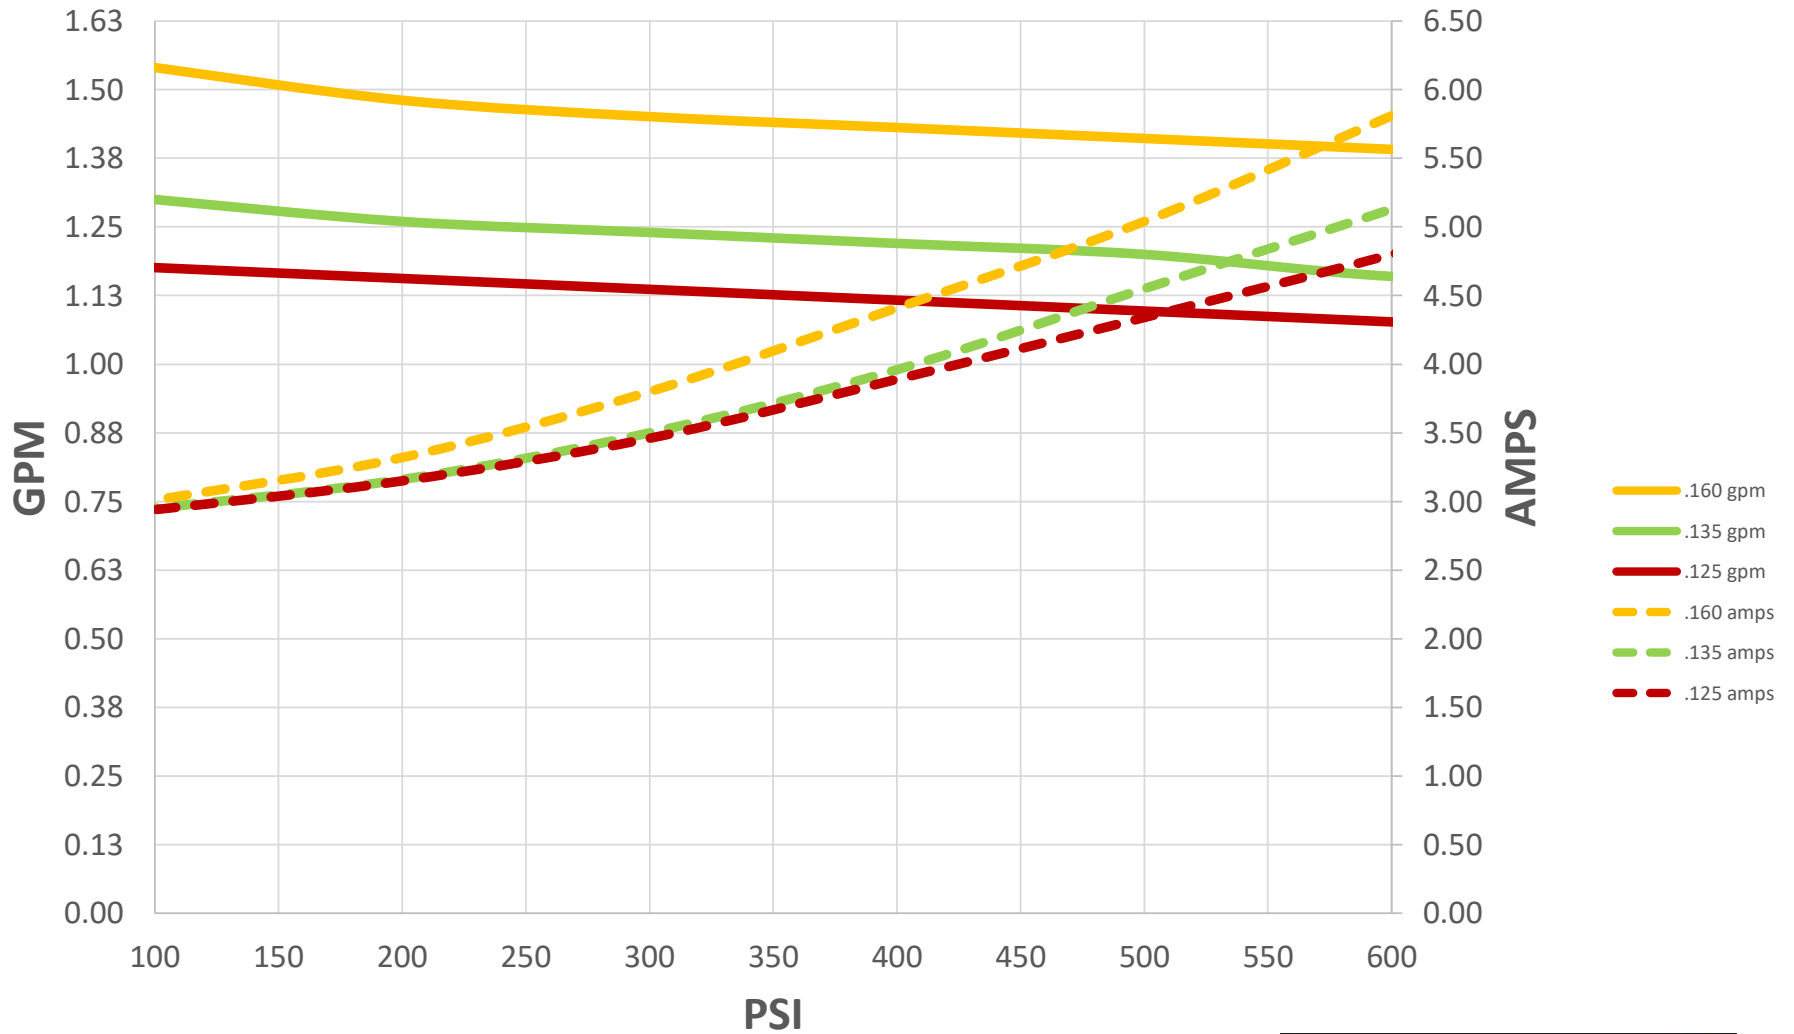

217V-120VAC/60Hz Performance

Data recorded pumping water at room temperature and 115VAC/60Hz power. Performance will vary with voltage fluctuations, application, and mfg tolerances. Copyright Pumptec Inc. 2020