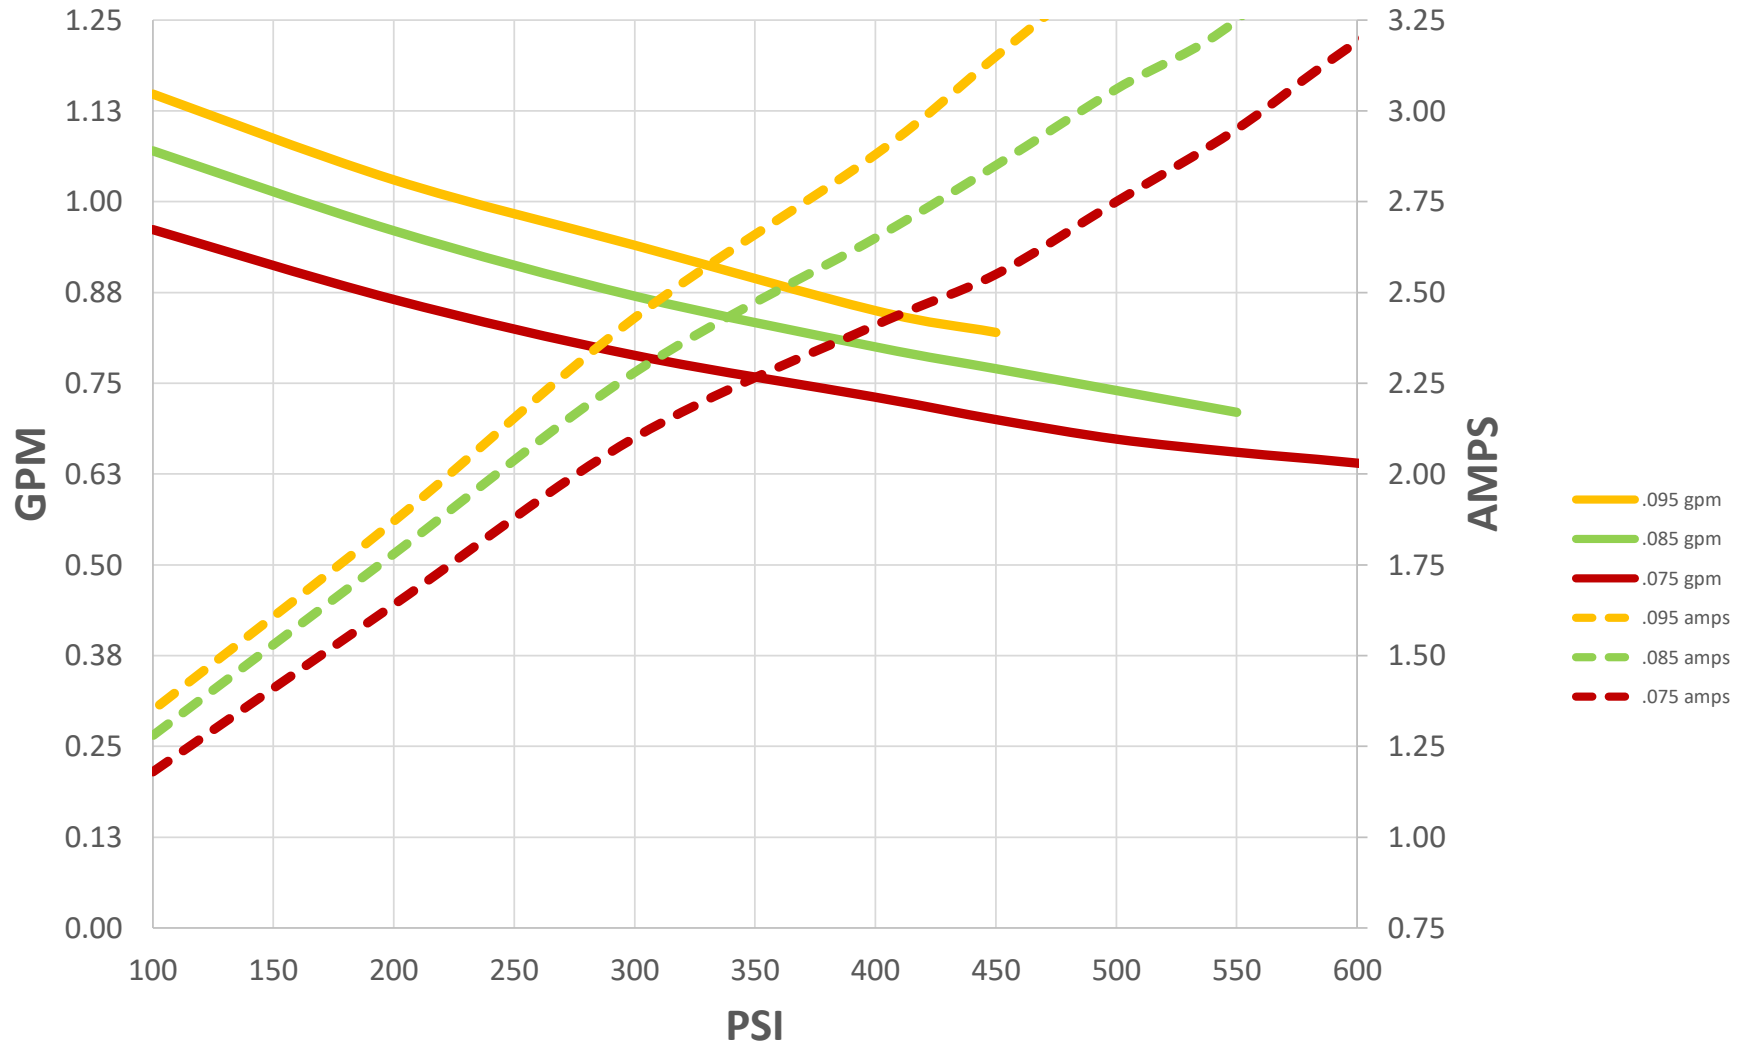

217V-120V PMDC Performance

Data recorded pumping water at room temperature and rectified 115VAC power.
 Performance will vary with voltage fluctuations, application, and mfg tolerances. Copyright
 Pumpteck Inc. 2020