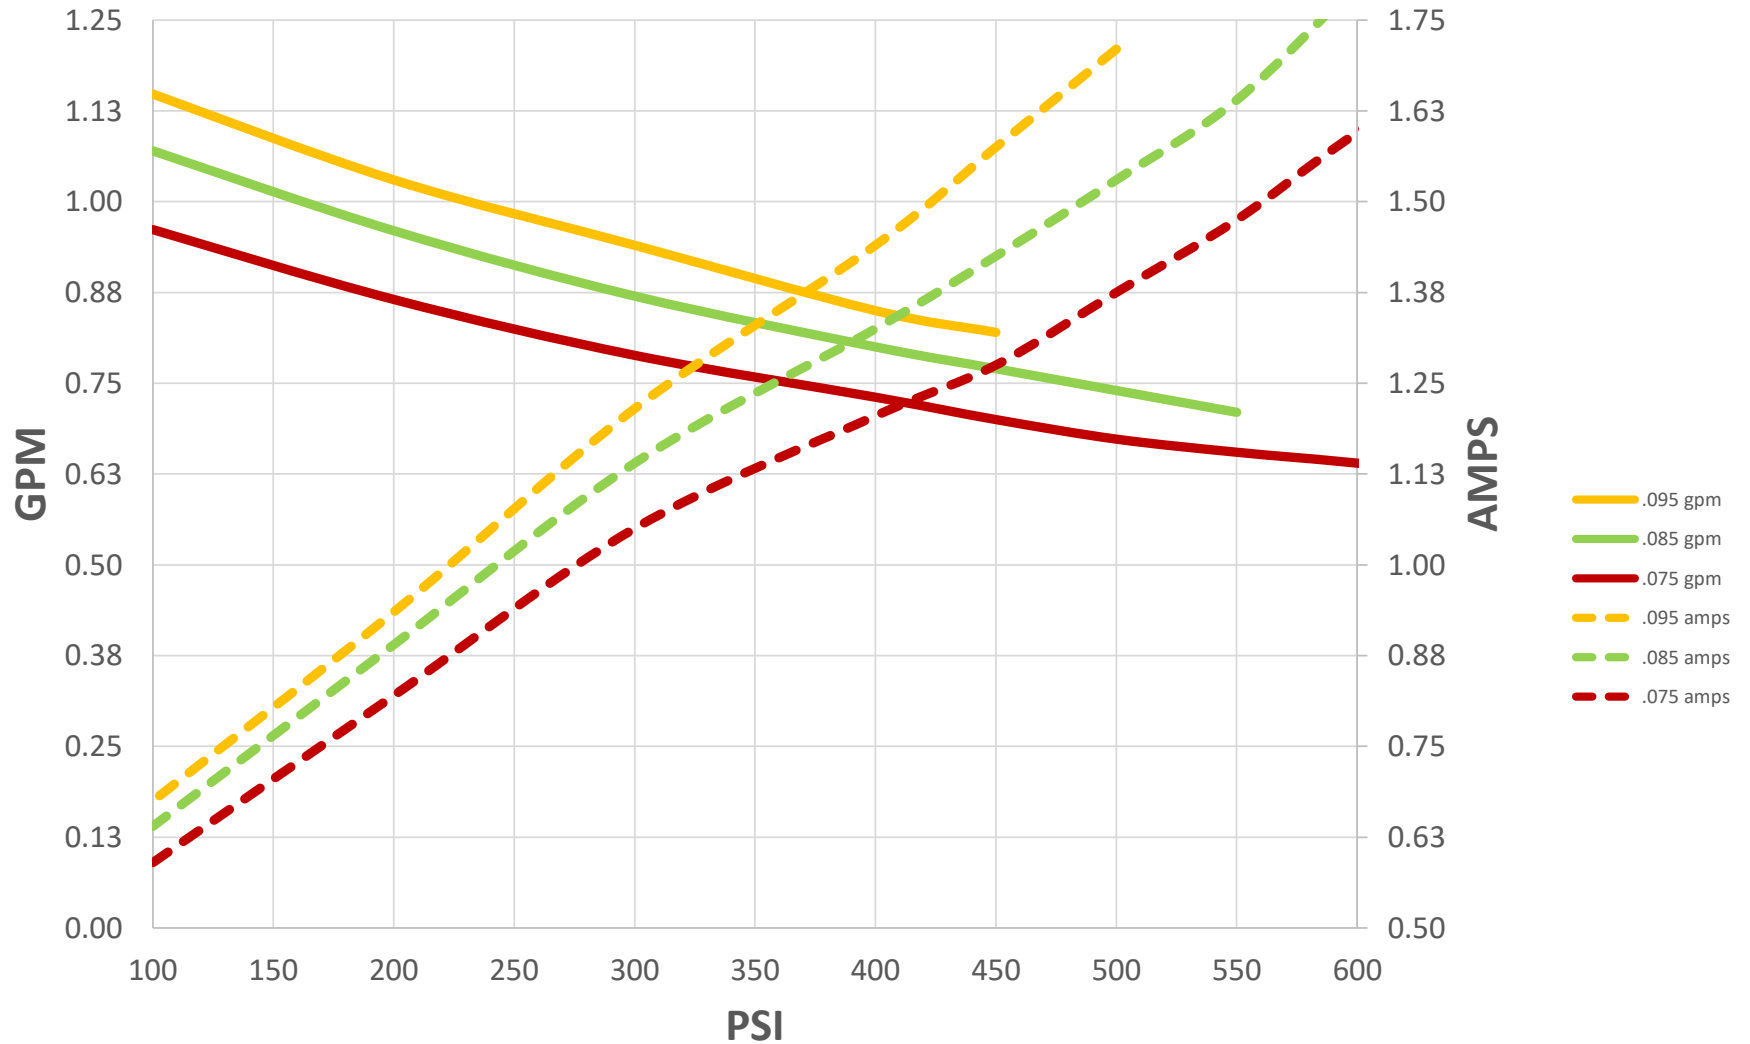

207V-230V PMDC Performance

Data recorded pumping water at room temperature and rectified 230VAC power.
 Performance will vary with voltage fluctuations, application, and mfg tolerances. Copyright
 Pumptec Inc. 2020