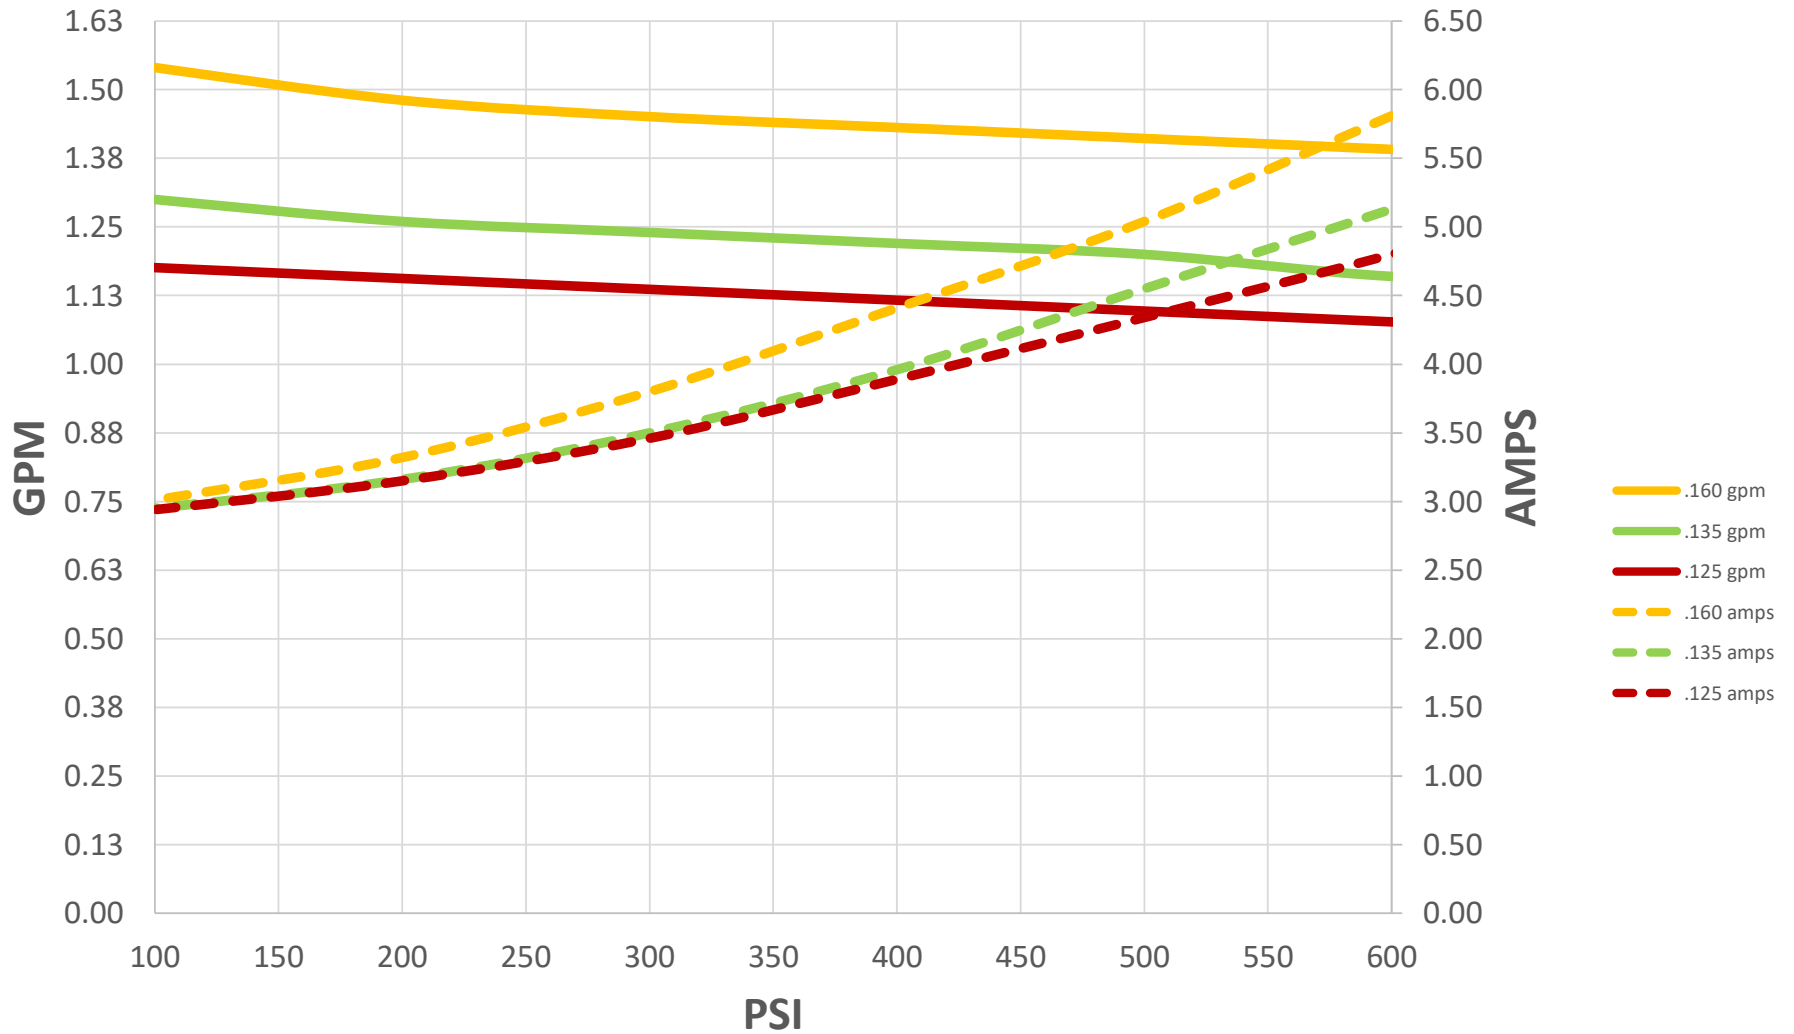

# 207V-120VAC/60Hz Performance

Data recorded pumping water at room temperature and 115VAC/60Hz power. Performance will vary with voltage fluctuations, application, and mfg tolerances. Copyright Pumptec Inc. 2020