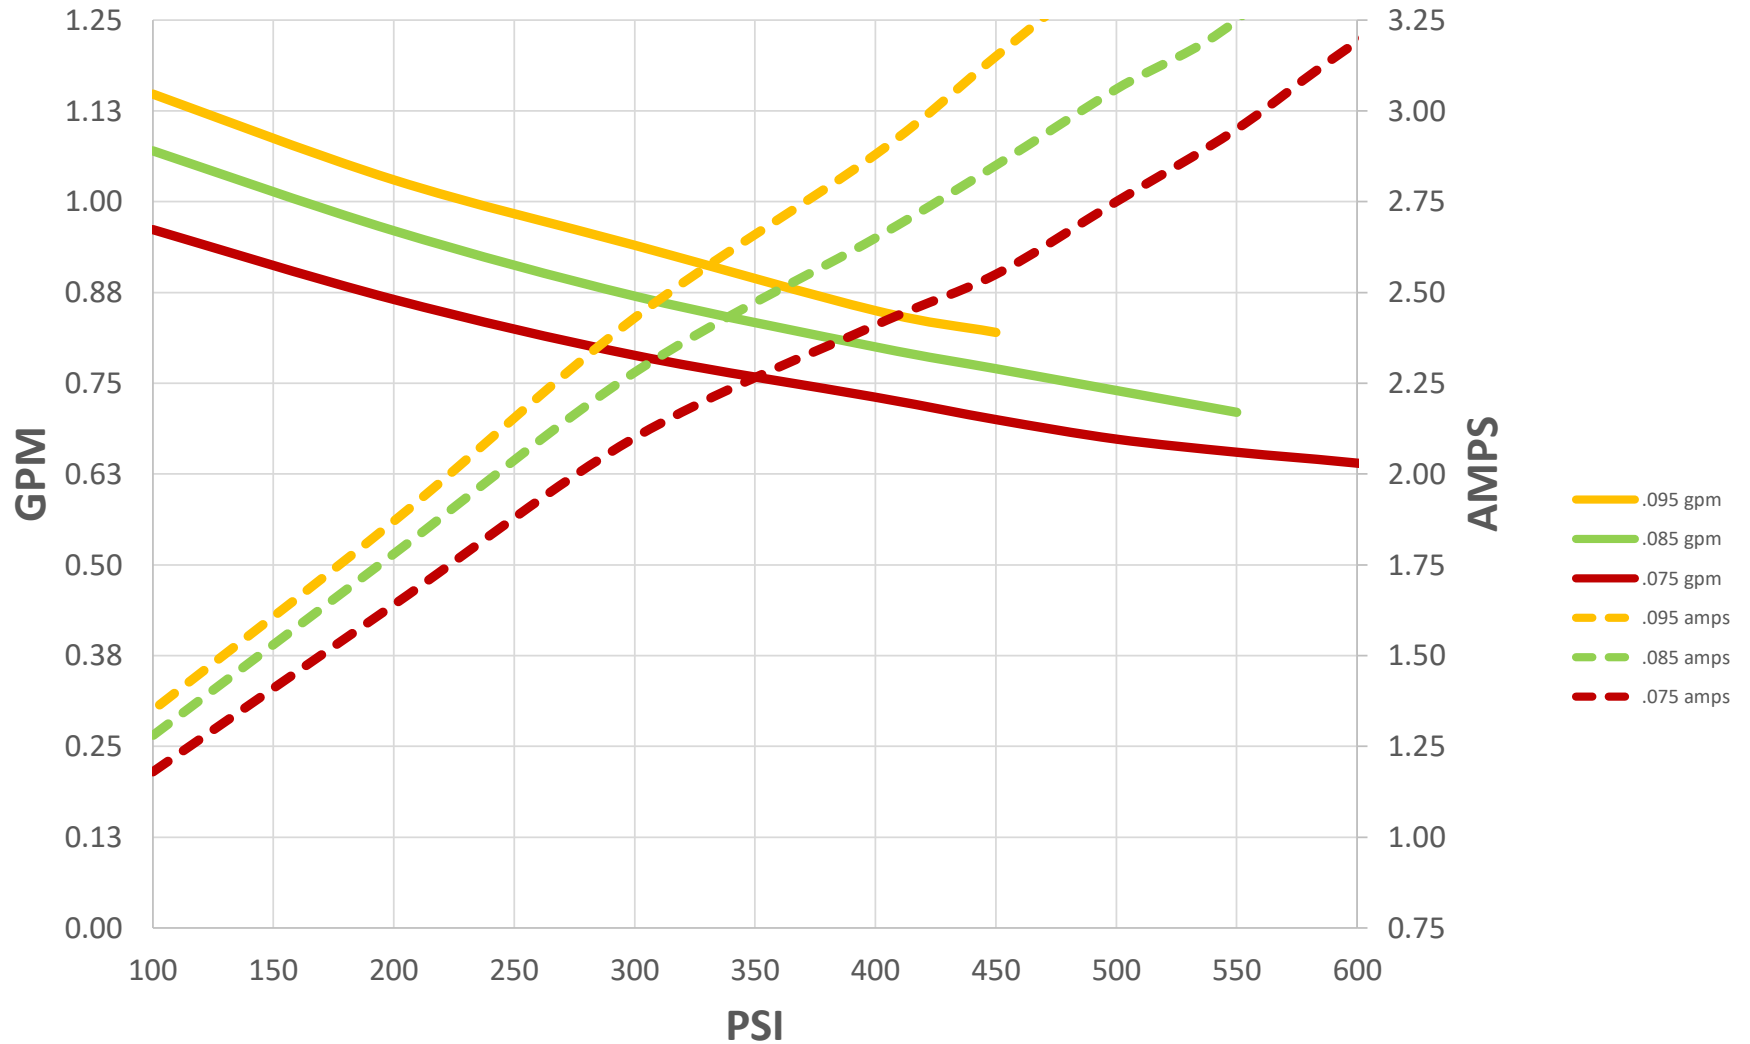

207V-120V PMDC Performance

Data recorded pumping water at room temperature and rectified 115VAC power.
 Performance will vary with voltage fluctuations, application, and mfg tolerances. Copyright
 Pumpteck Inc. 2020