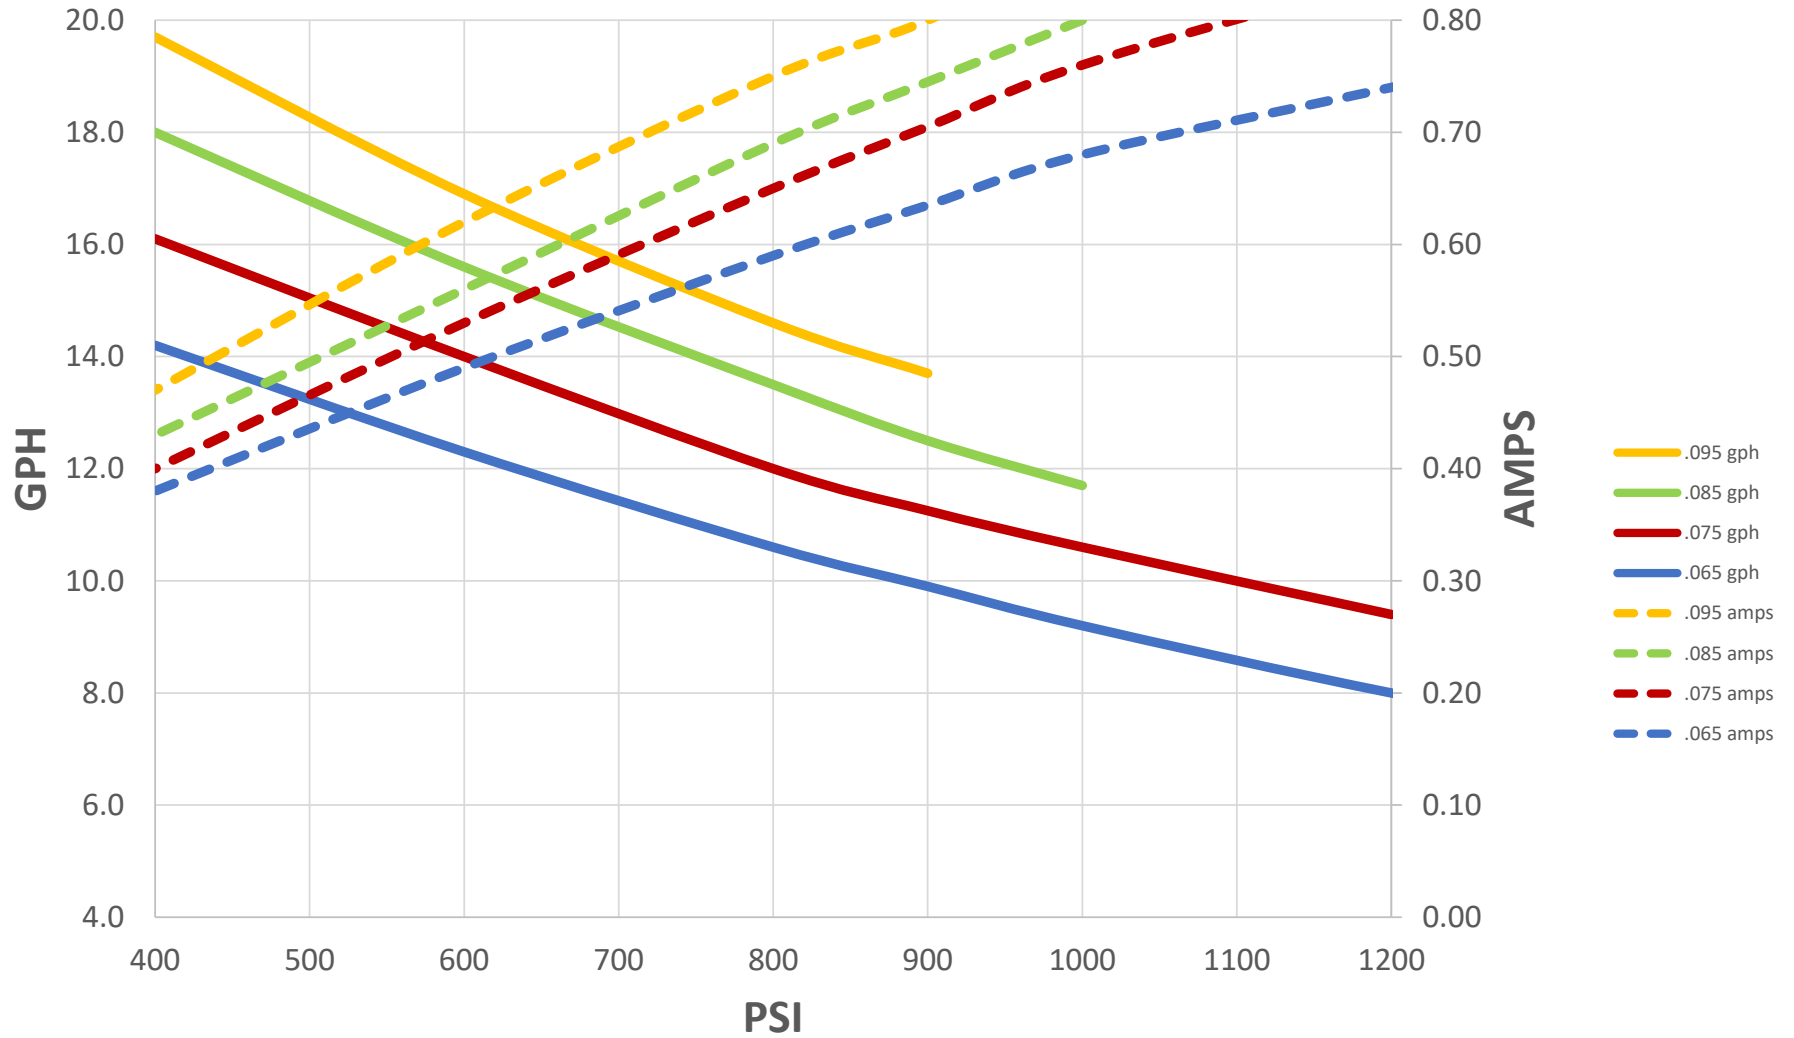

116C-230V PMDC Performance

Data recorded pumping water at room temperature and rectified 230VAC power. Performance will vary with voltage fluctuations, application, and mfg tolerances. Copyright Pumptec Inc. 2020