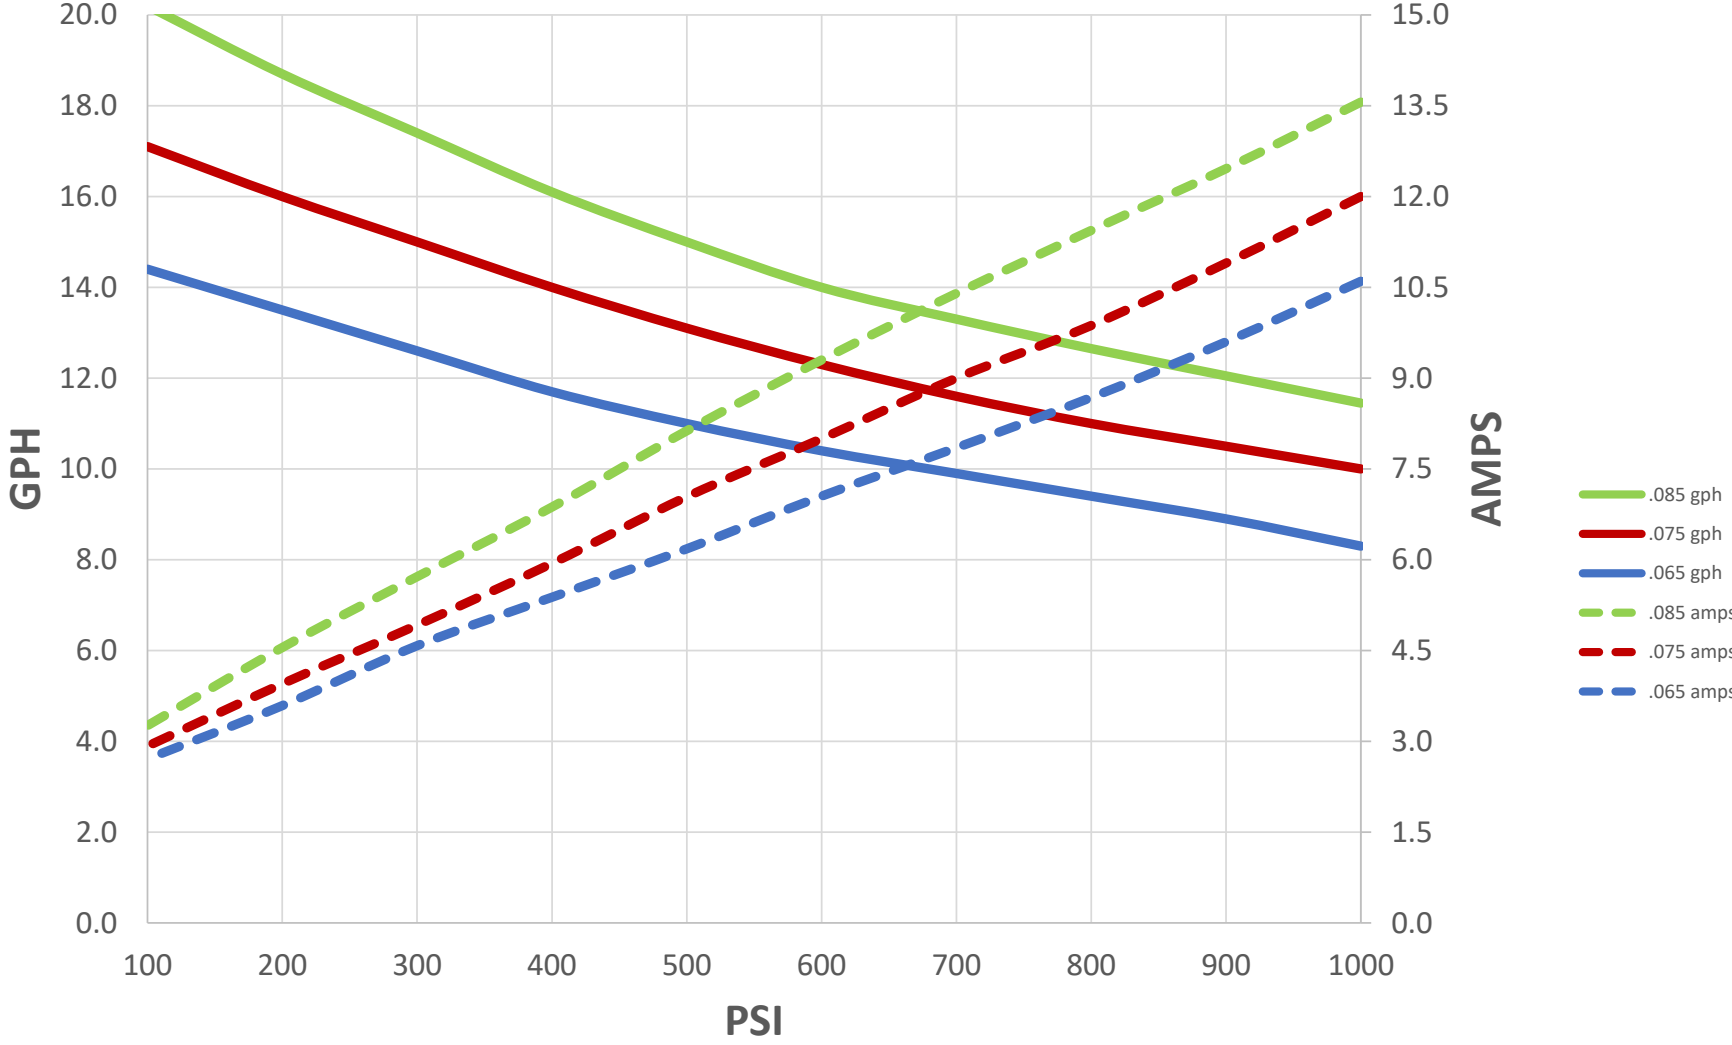

116C-12VDC Performance

Data recorded pumping water at room temperature and fully charged battery at 13VDC. Performance will vary with voltage fluctuations, application, and mfg tolerances. Copyright Pumptec Inc. 2020