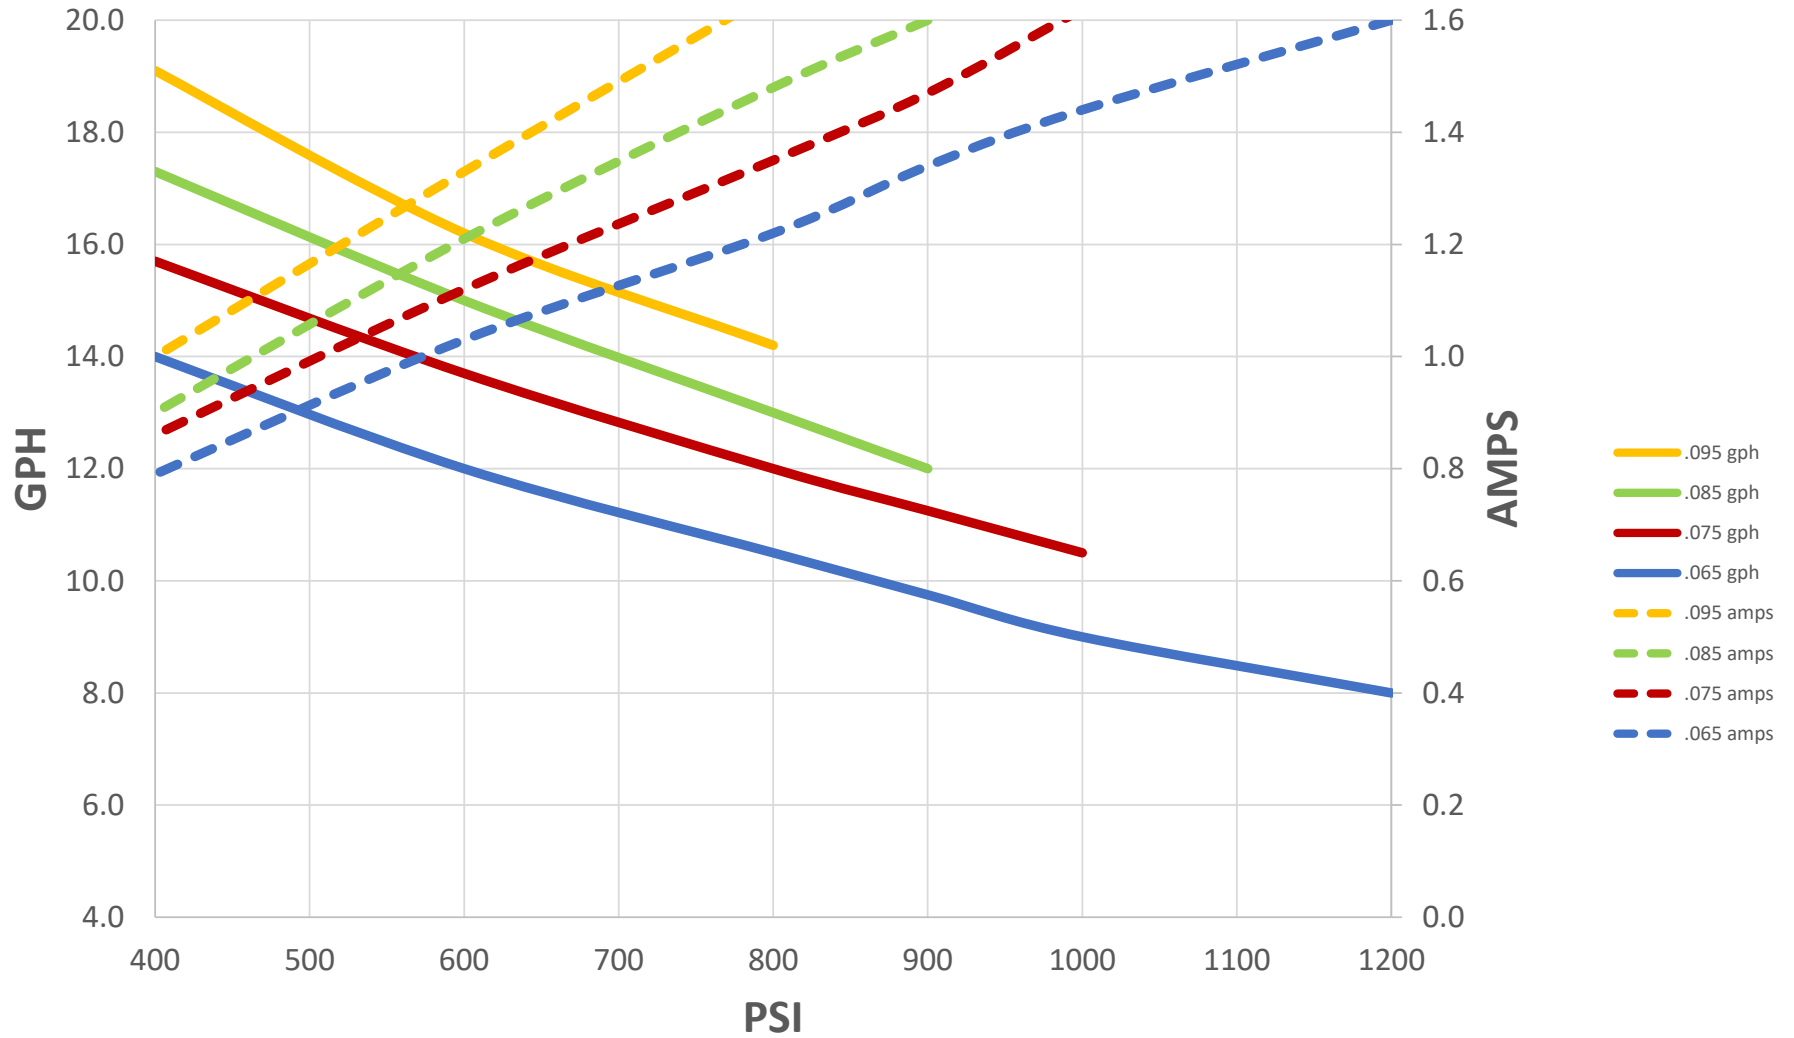

116C-120V PMDC Performance

Data recorded pumping water at room temperature and rectified 115VAC power. Performance will vary with voltage fluctuations, application, and mfg tolerances. Copyright Pumptec Inc. 2020