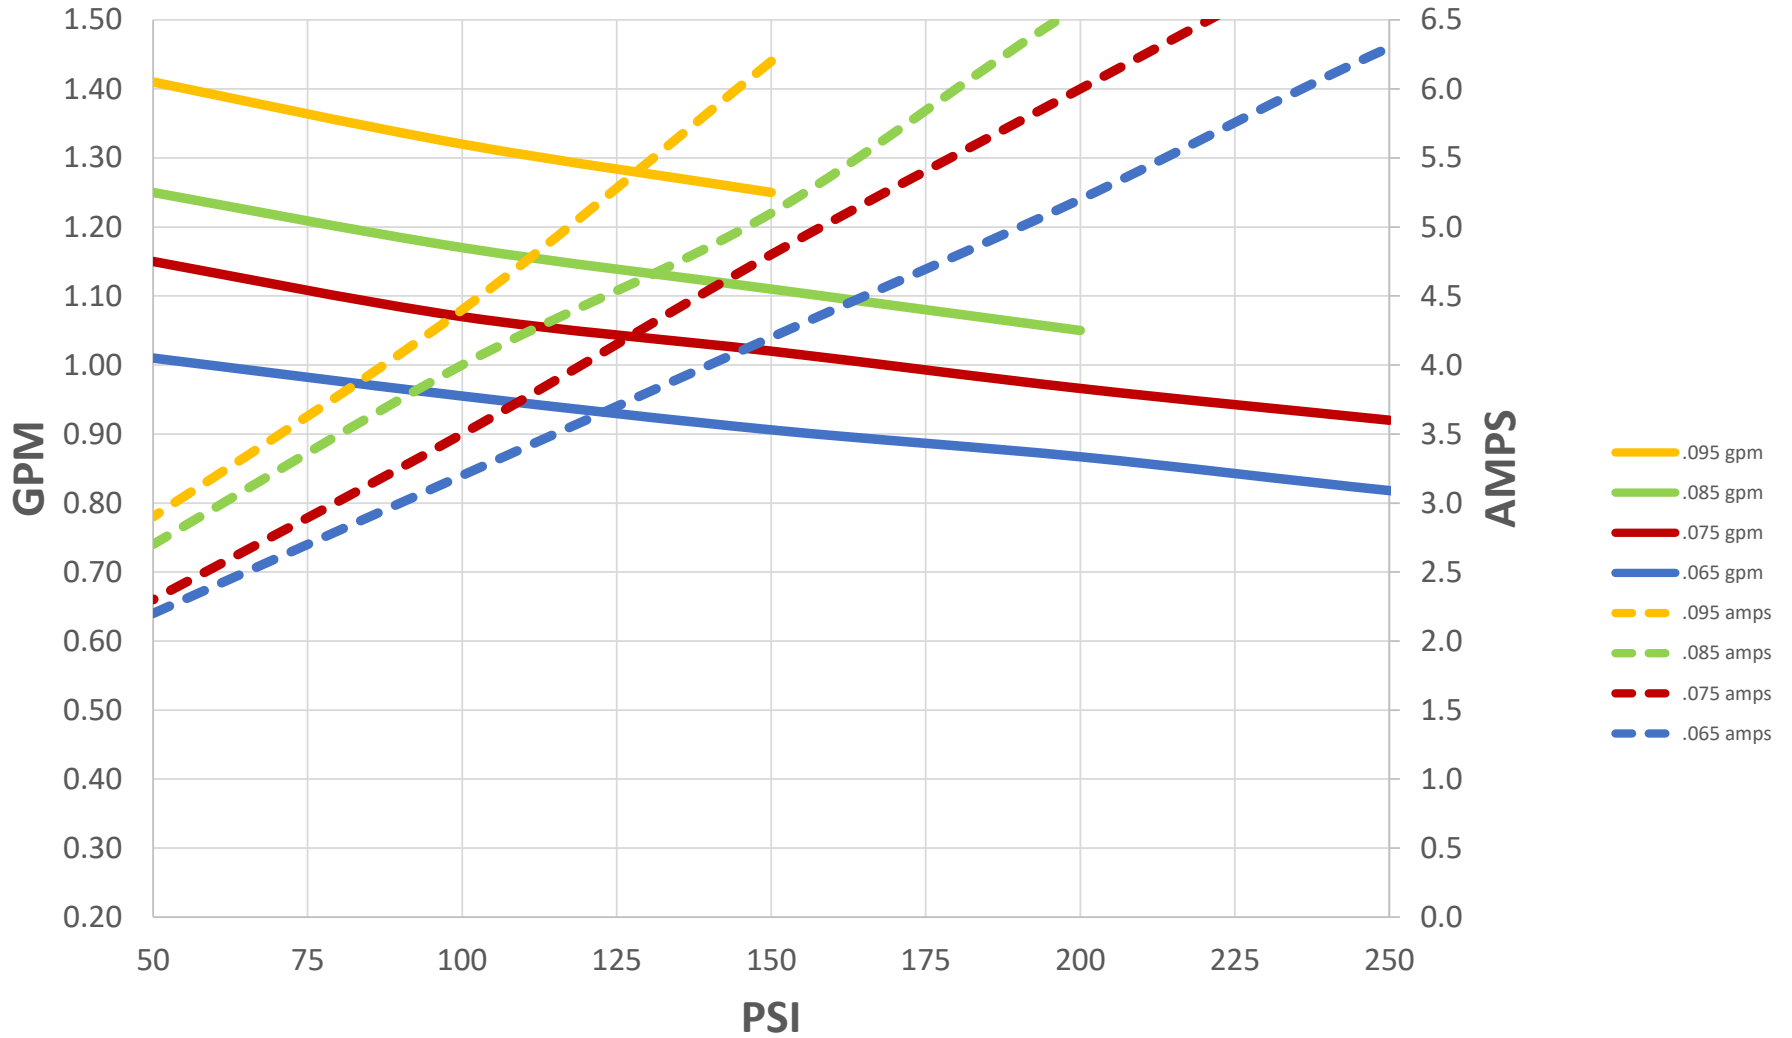

114T-24VDC Performance

Data recorded pumping water at room temperature fully charged batteries at 24VDC.
 Performance will vary with voltage fluctuations, application, and mfg tolerances. Copyright
 Pumptec Inc. 2020