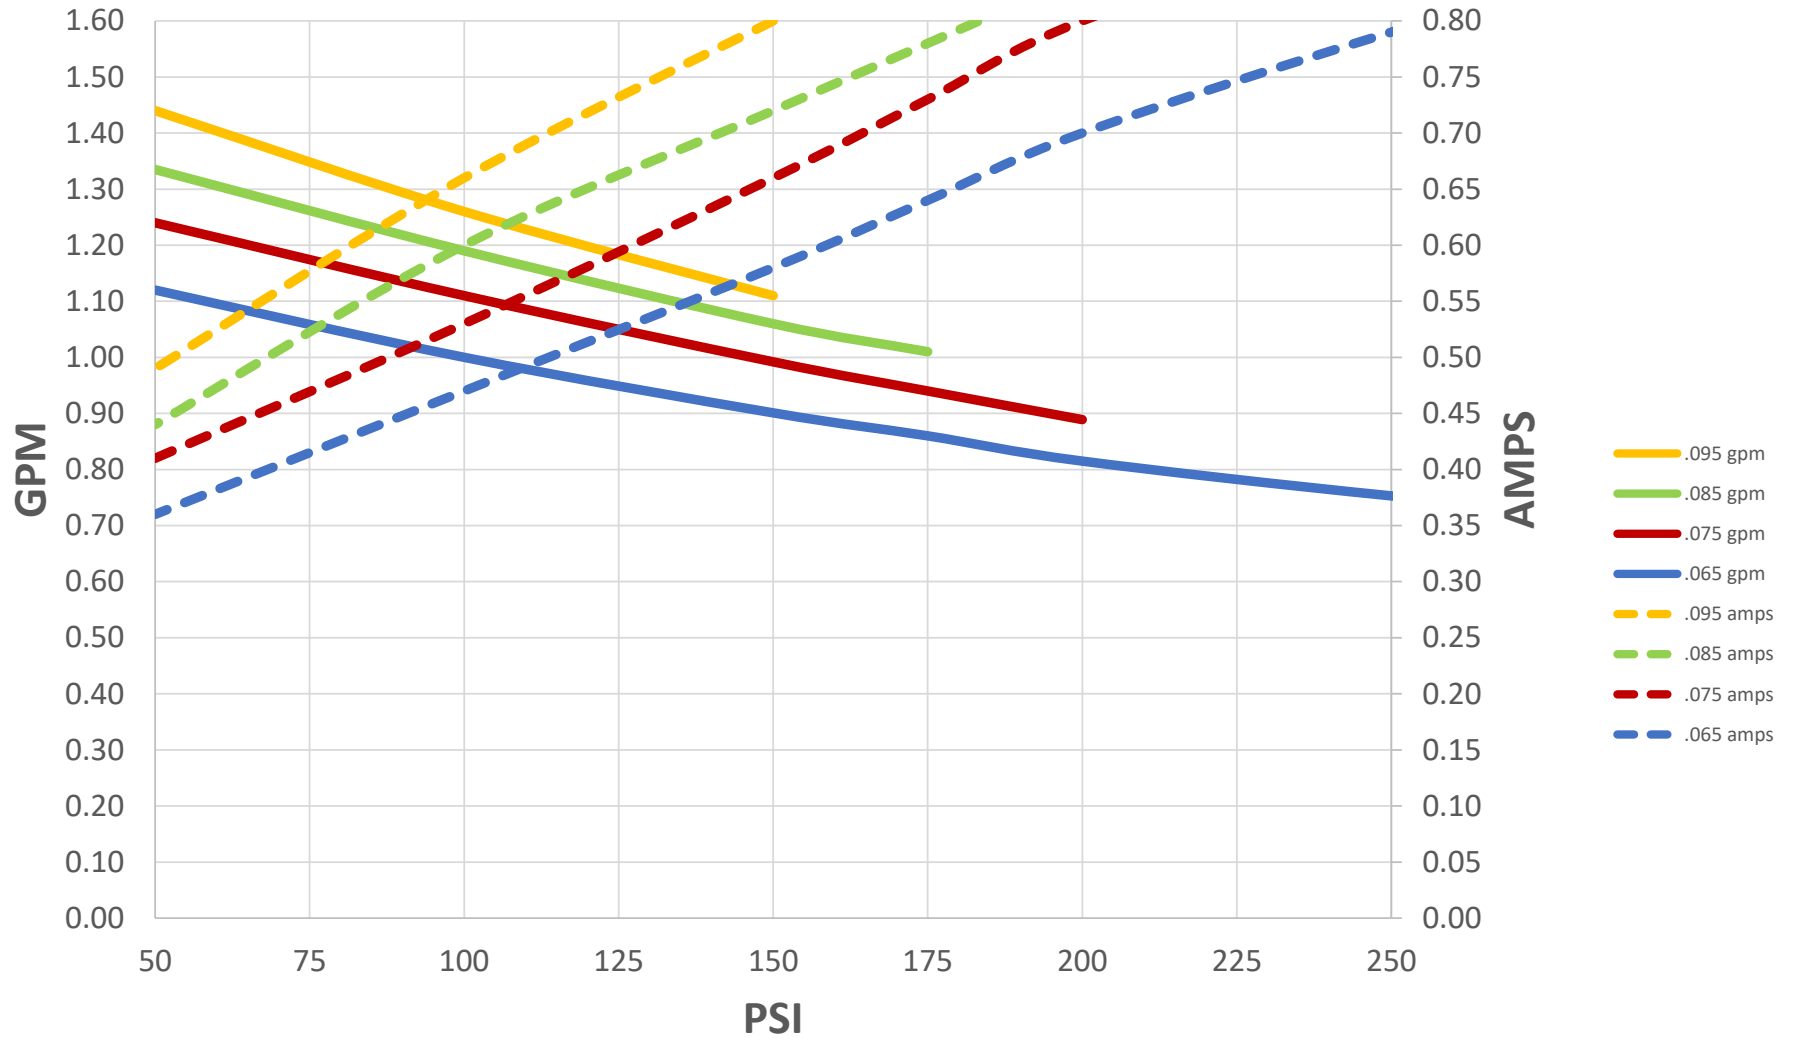

114T-230V PMDC Performance

Data recorded pumping water at room temperature and 230VAC power. Performance will vary with voltage fluctuations, application, and mfg tolerances. Copyright Pumptec Inc. 2020