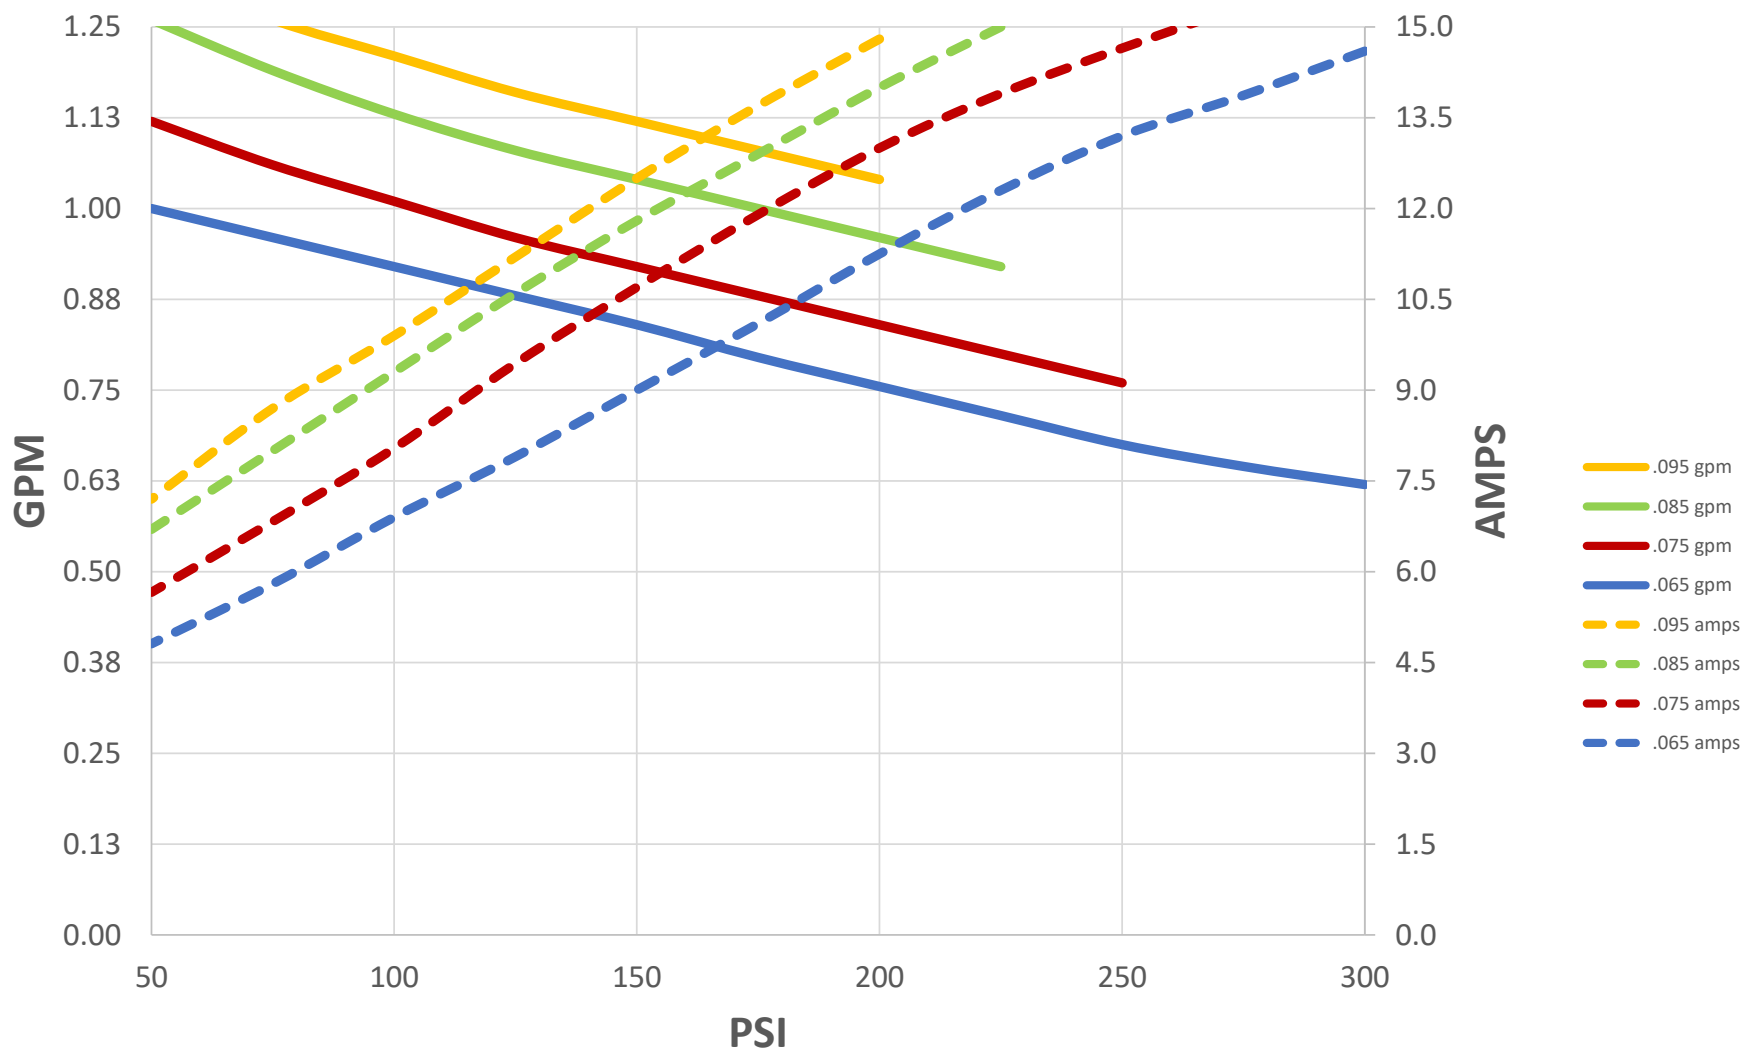

# 114T-12VDC Performance

Data recorded pumping water at room temperature and fully charged battery at 13VDC. Performance will vary with voltage fluctuations, application, and mfg tolerances. Copyright Pumptec Inc. 2020