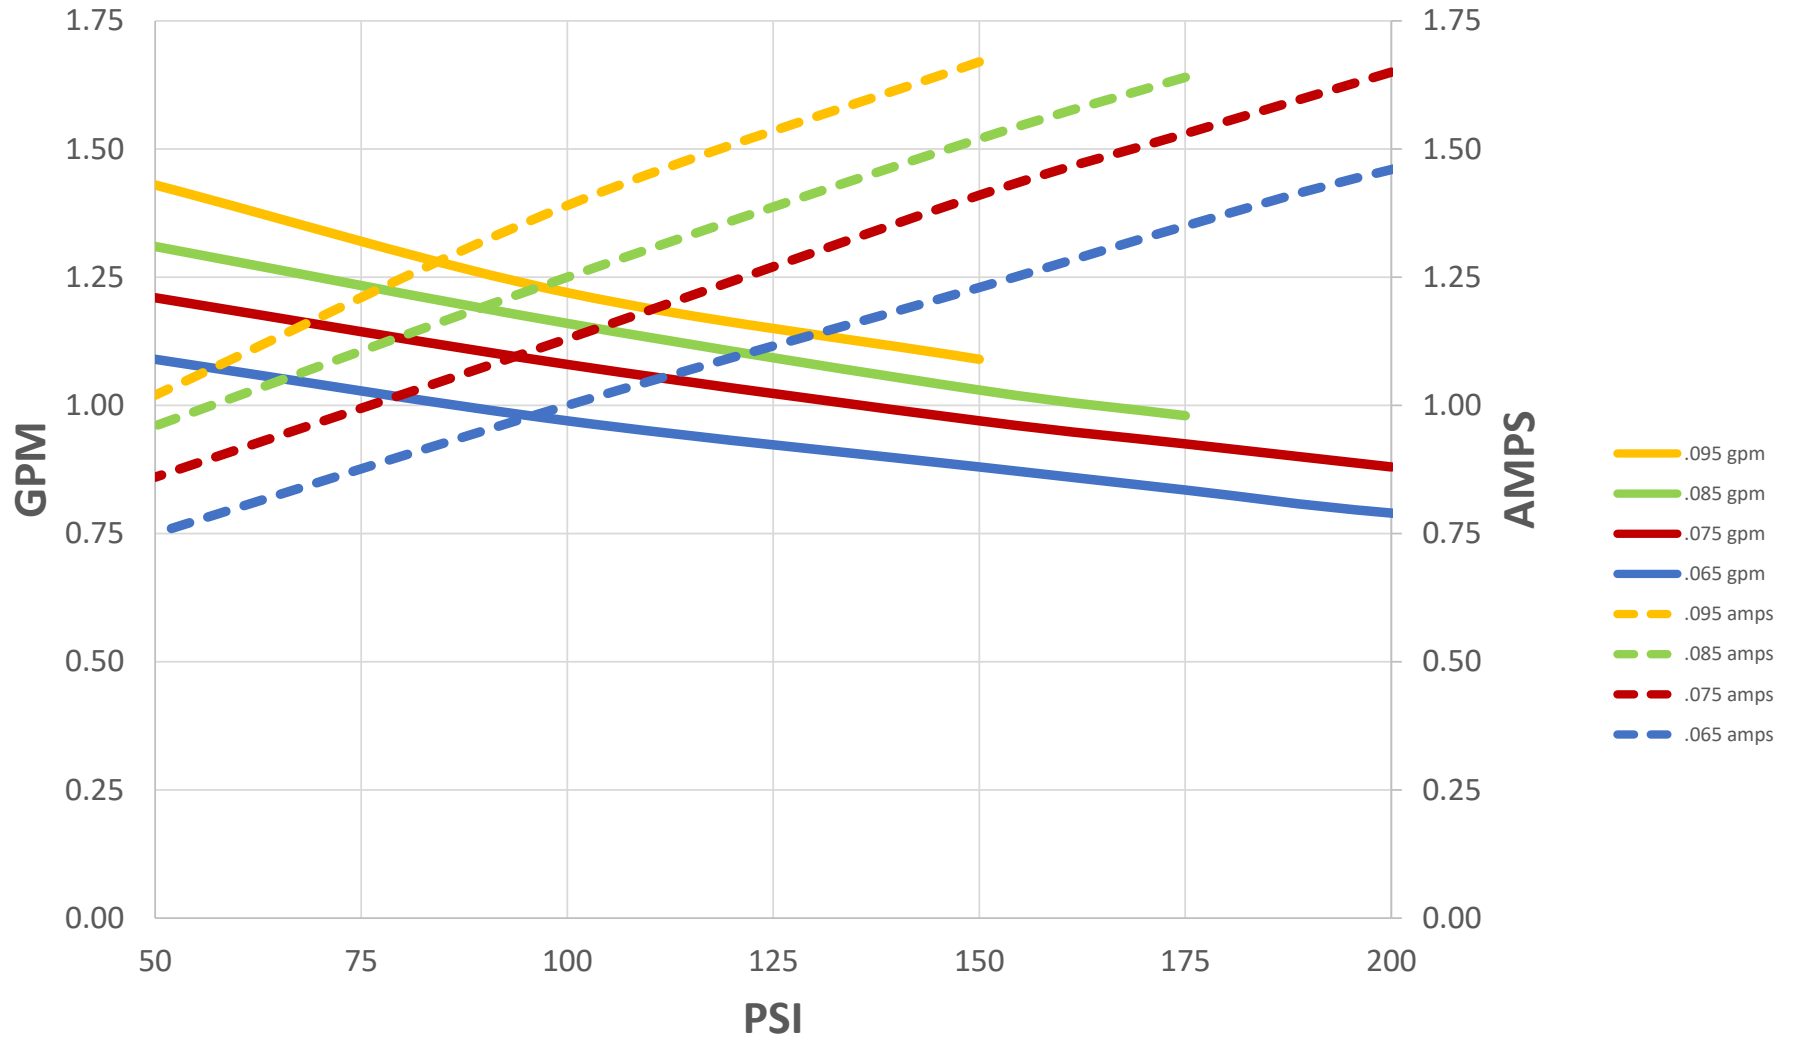

# 114T-120V PMDC Performance

Data recorded pumping water at room temperature and rectified 115VAC power. Performance will vary with voltage fluctuations, application, and mfg tolerances. Copyright Pumptec Inc. 2020