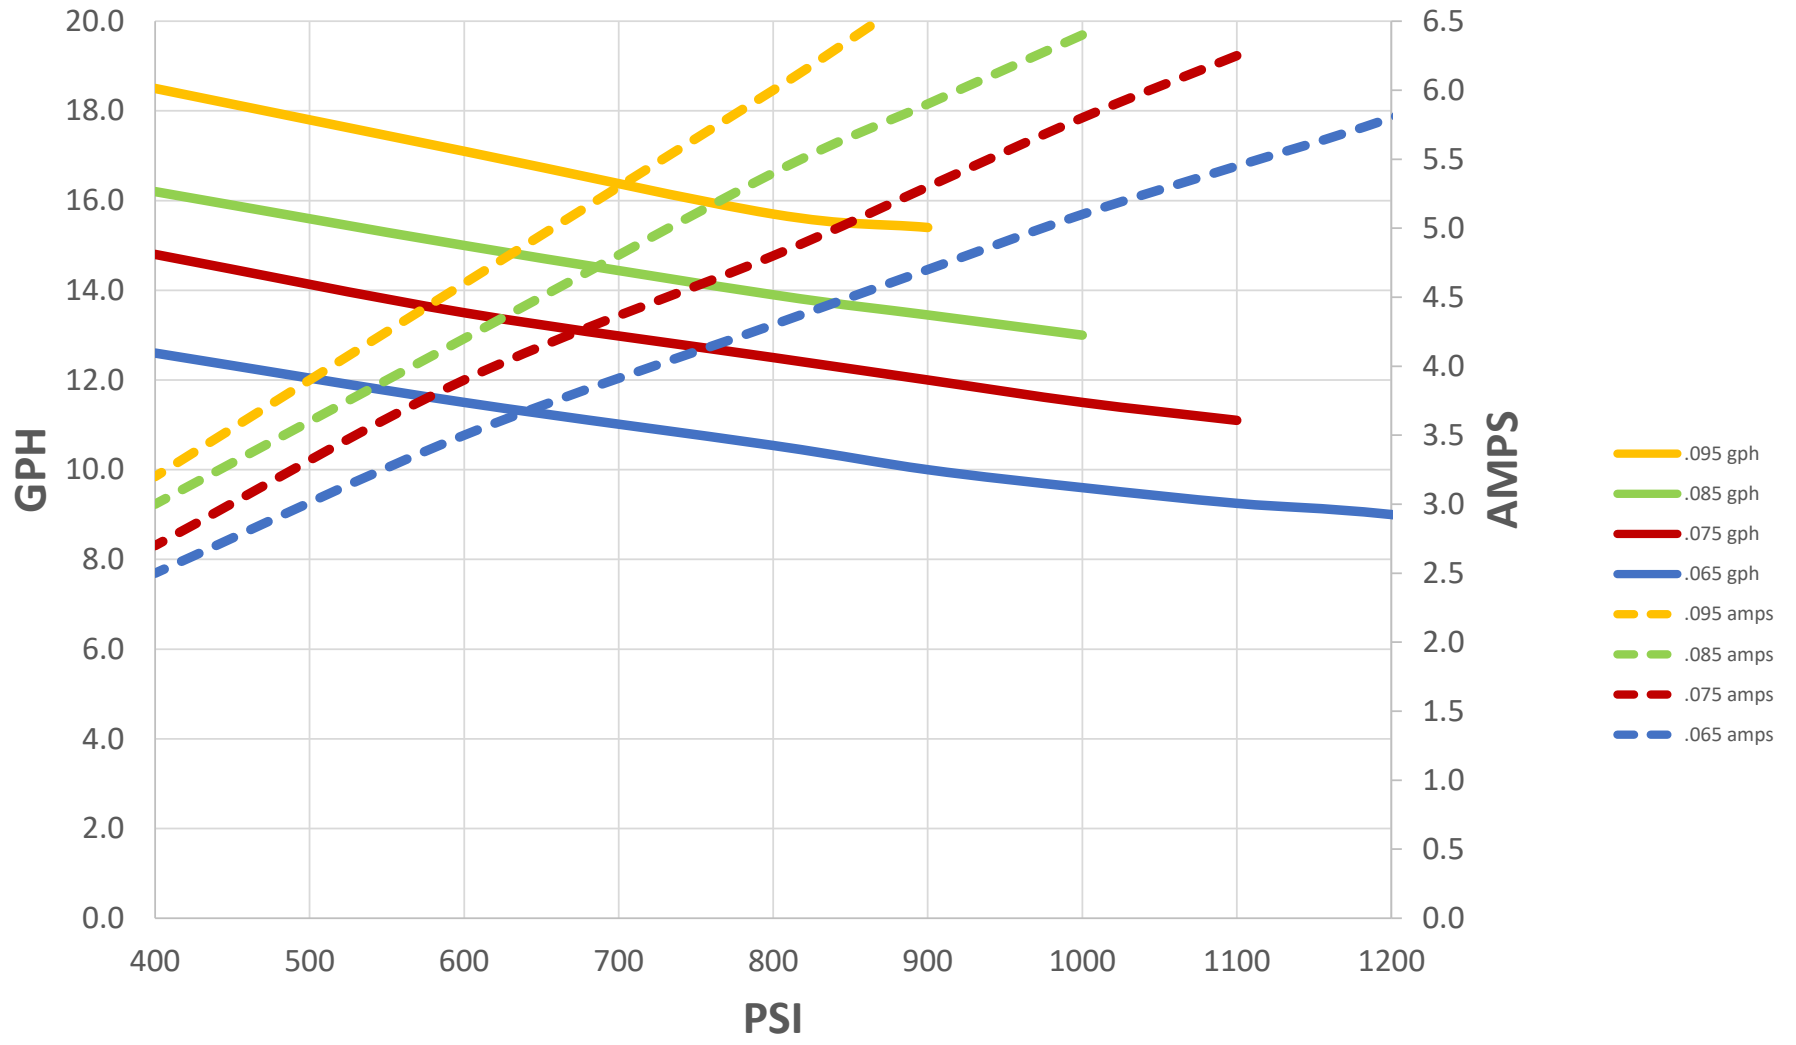

# 113C-24VDC Performance

Data recorded pumping water at room temperature and fully charged battery at 24VDC. Performance will vary with voltage fluctuations, application, and mfg tolerances. Copyright Pumptec Inc. 2020