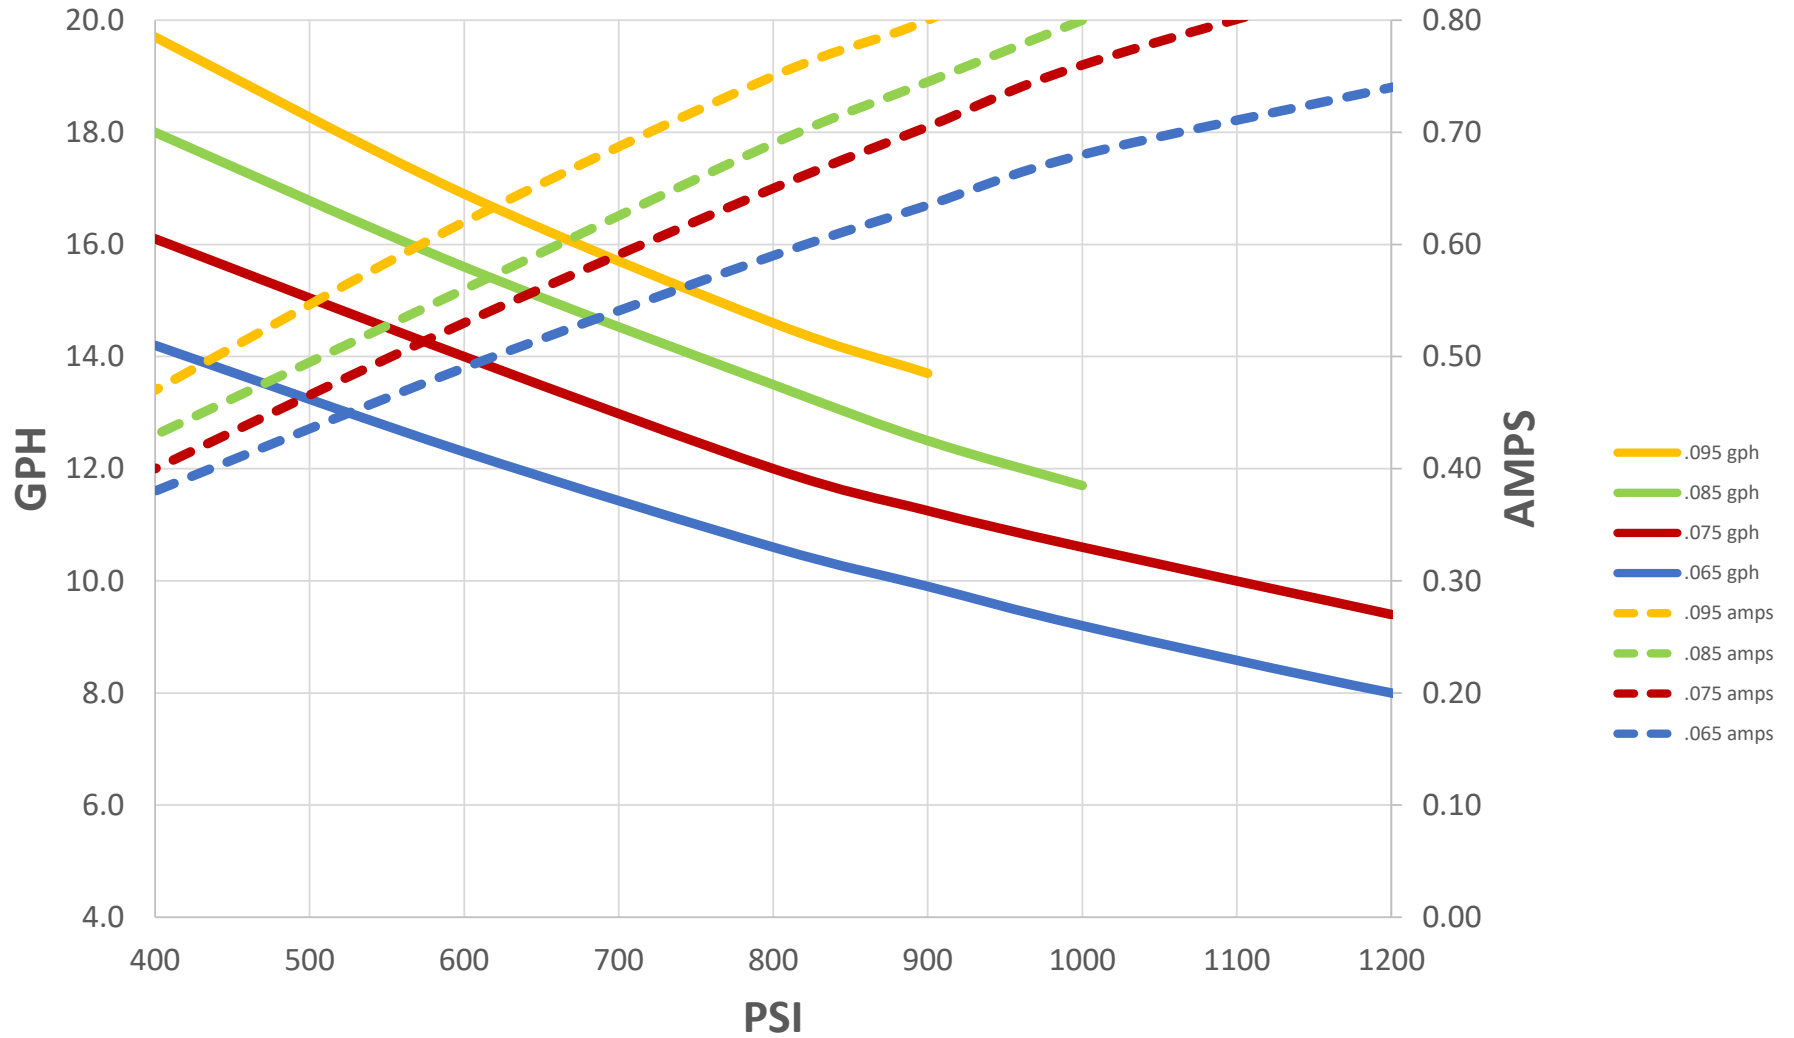

# 113C-230V PMDC Performance

Data recorded pumping water at room temperature and rectified 230VAC power. Performance will vary with voltage fluctuations, application, and mfg tolerances. Copyright Pumptec Inc. 2020