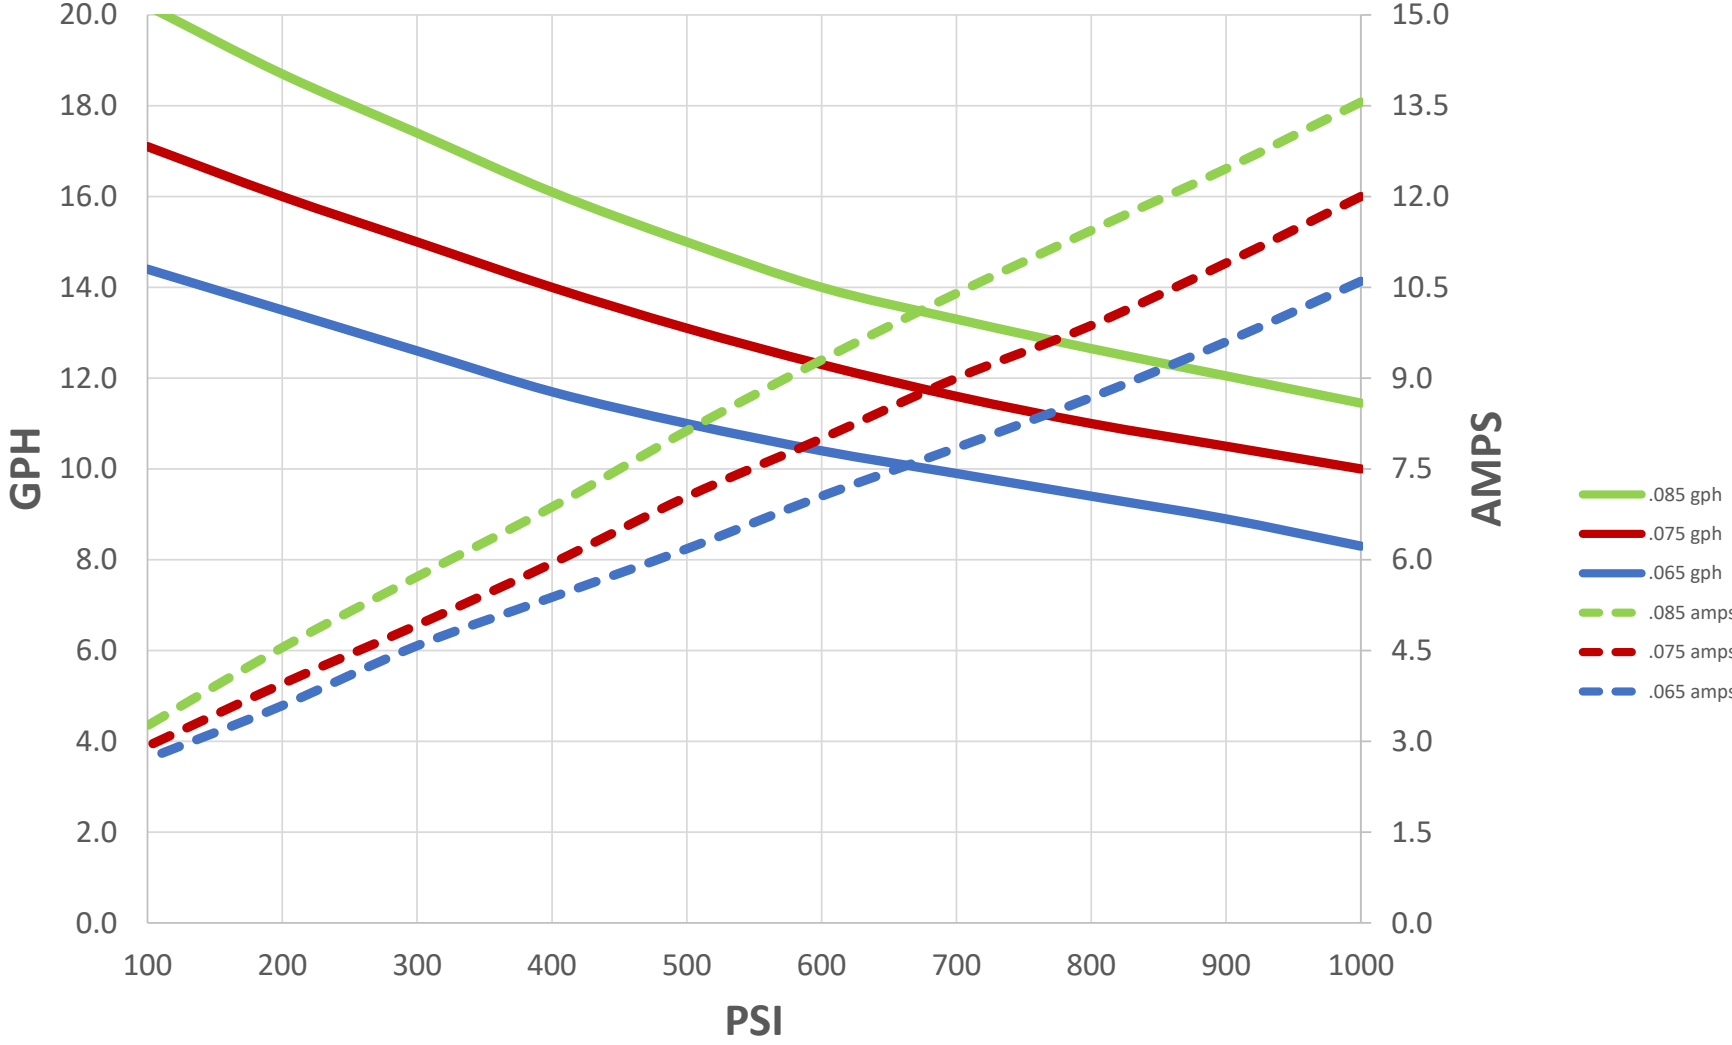

113C-12VDC Performance

Data recorded pumping water at room temperature and fully charged battery at 13VDC. Performance will vary with voltage fluctuations, application, and mfg tolerances. Copyright Pumptec Inc. 2020