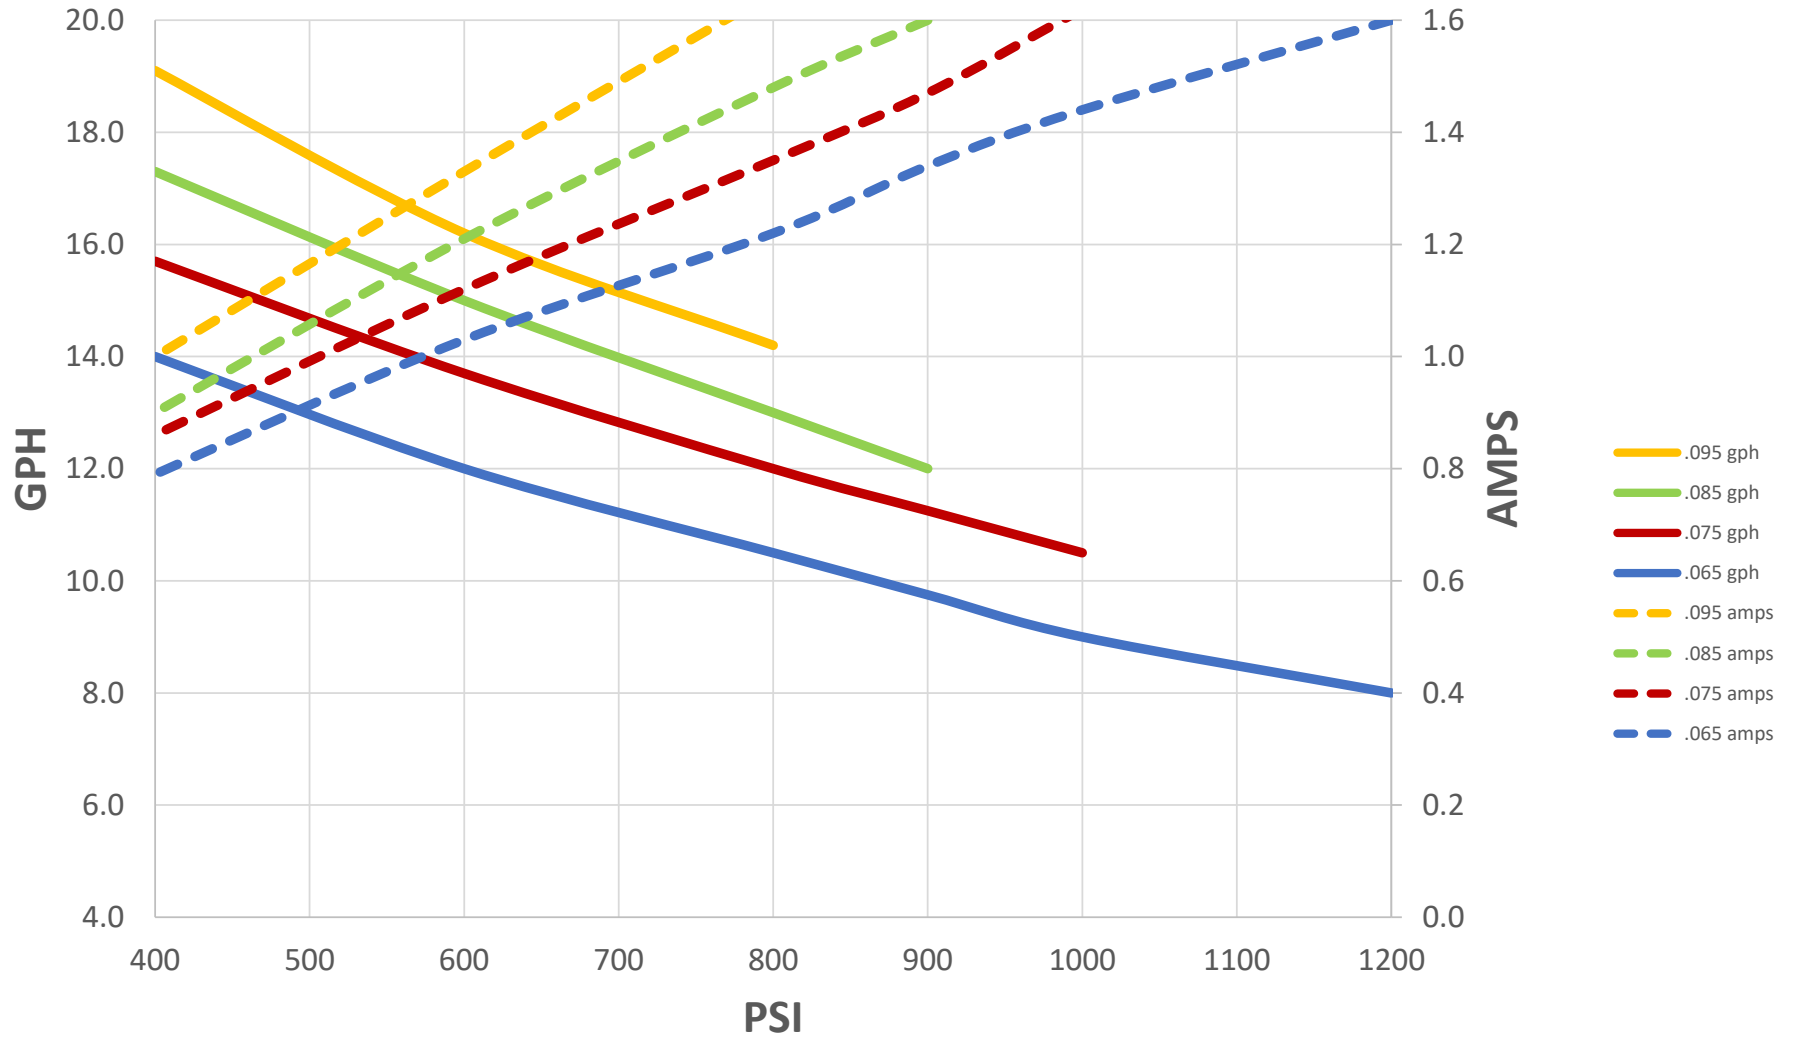

113C-120V PMDC Performance

Data recorded pumping water at room temperature and rectified 115VAC power. Performance will vary with voltage fluctuations, application, and mfg tolerances. Copyright Pumptec Inc. 2020