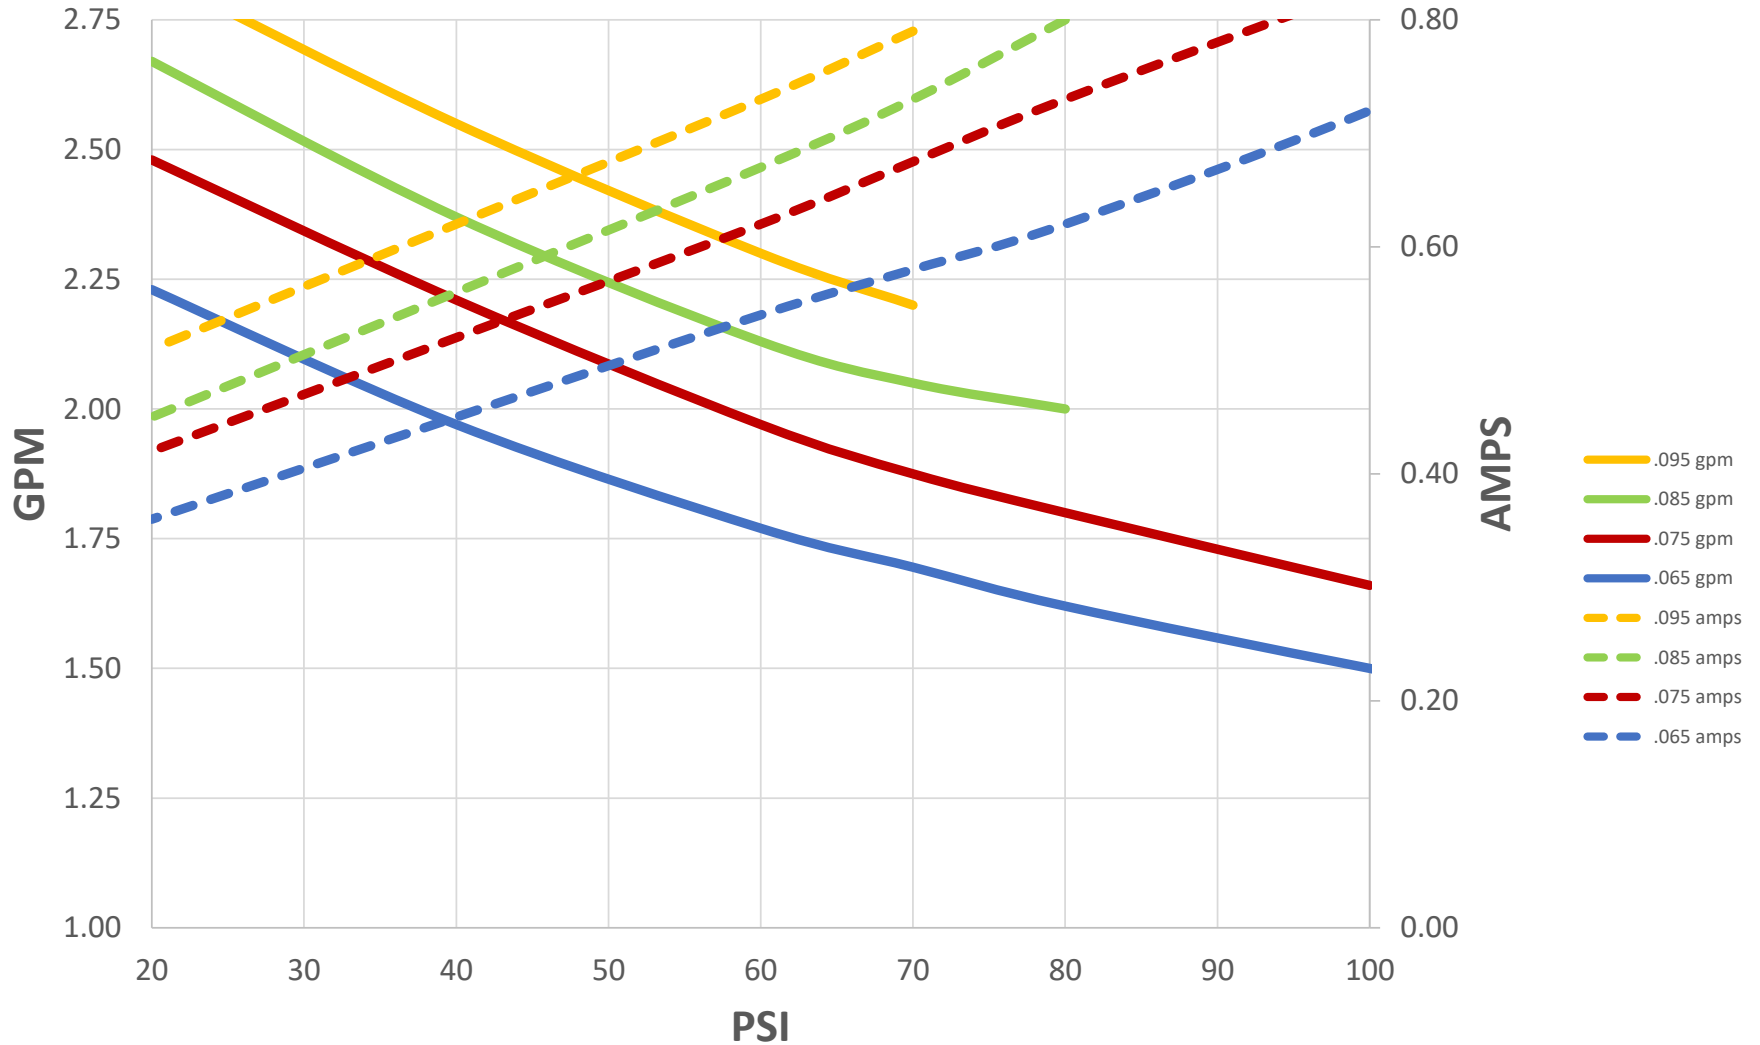

112X-230V PMDC Performance

Data recorded pumping water at room temperature and rectified 230VAC power. Performance will vary with voltage fluctuations, application, and mfg tolerances. Copyright Pumptec Inc. 2020