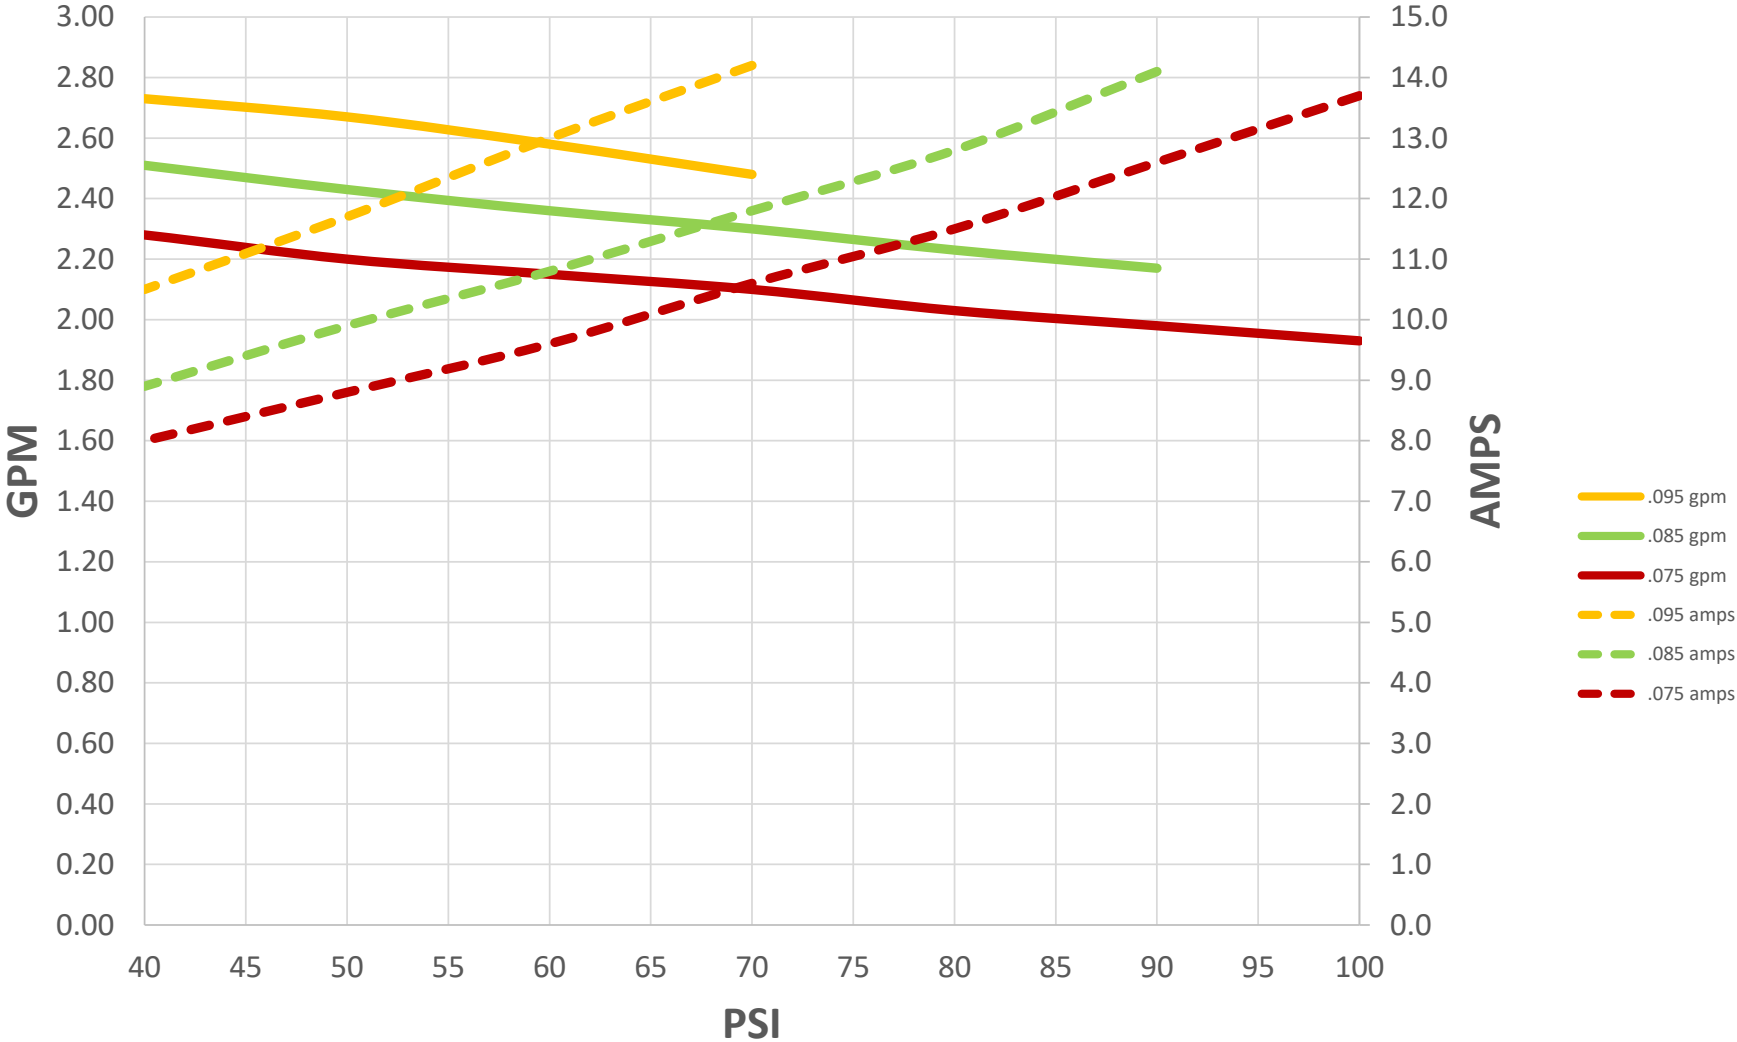

112X-12VDC Performance

Data recorded pumping water at room temperature and fully charged battery at 13VDC. Performance will vary with voltage fluctuations, application, and mfg tolerances. Copyright Pumptec Inc. 2020