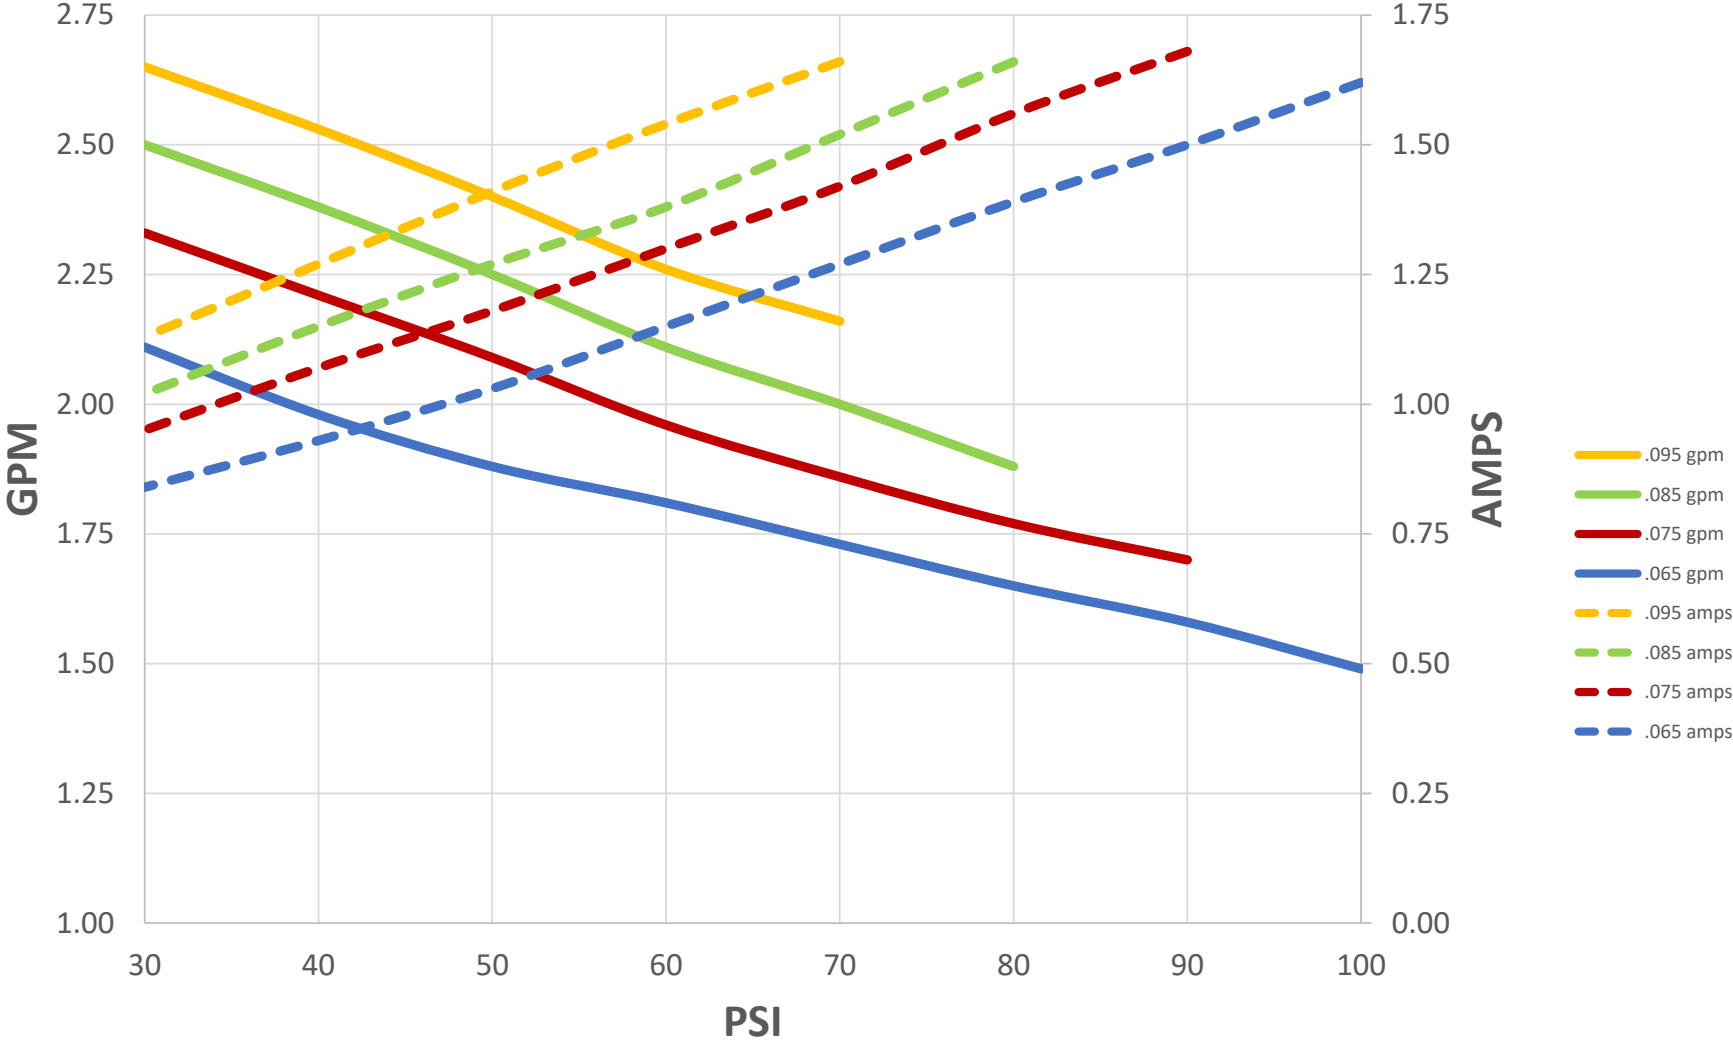

112X-120V PMDC Performance

Data recorded pumping water at room temperature and rectified 115VAC power. Performance will vary with voltage fluctuations, application, and mfg tolerances. Copyright Pumptec Inc. 2020