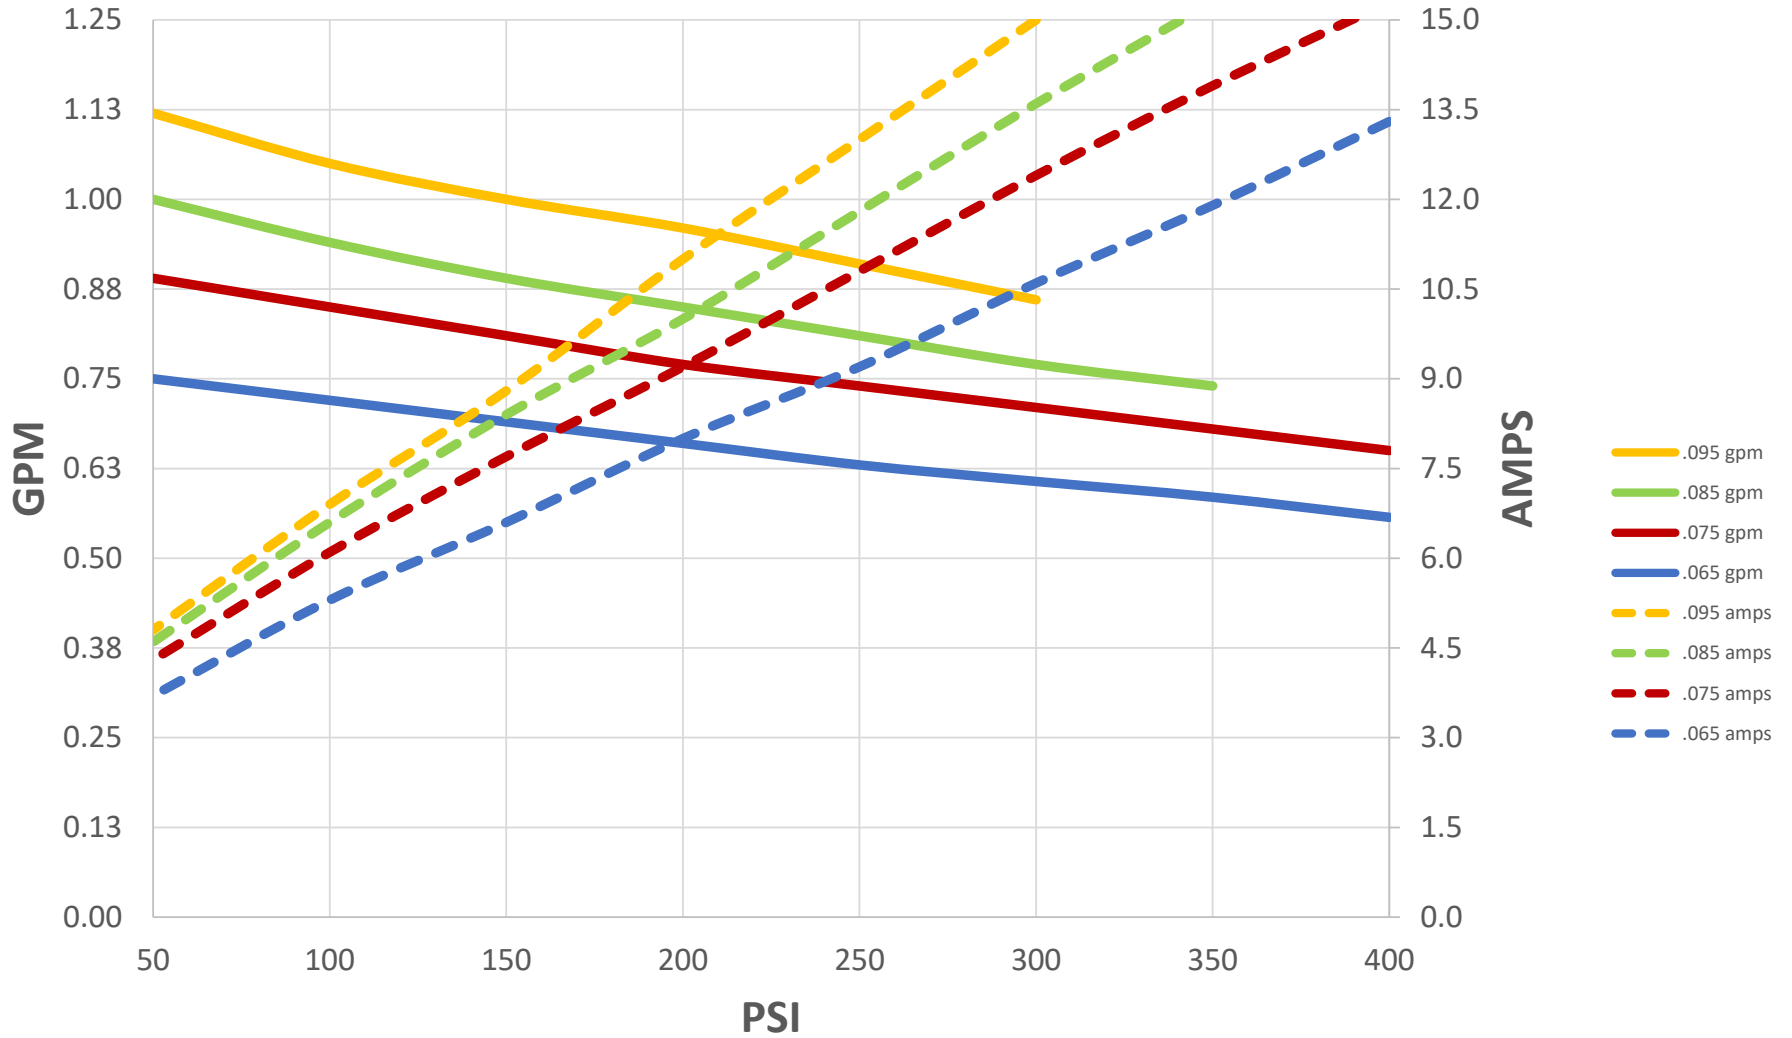

112V-12VDC Performance

Data recorded pumping water at room temperature and fully charged battery at 13VDC. Performance will vary with voltage fluctuations, application, and mfg tolerances. Copyright Pumptec Inc. 2020