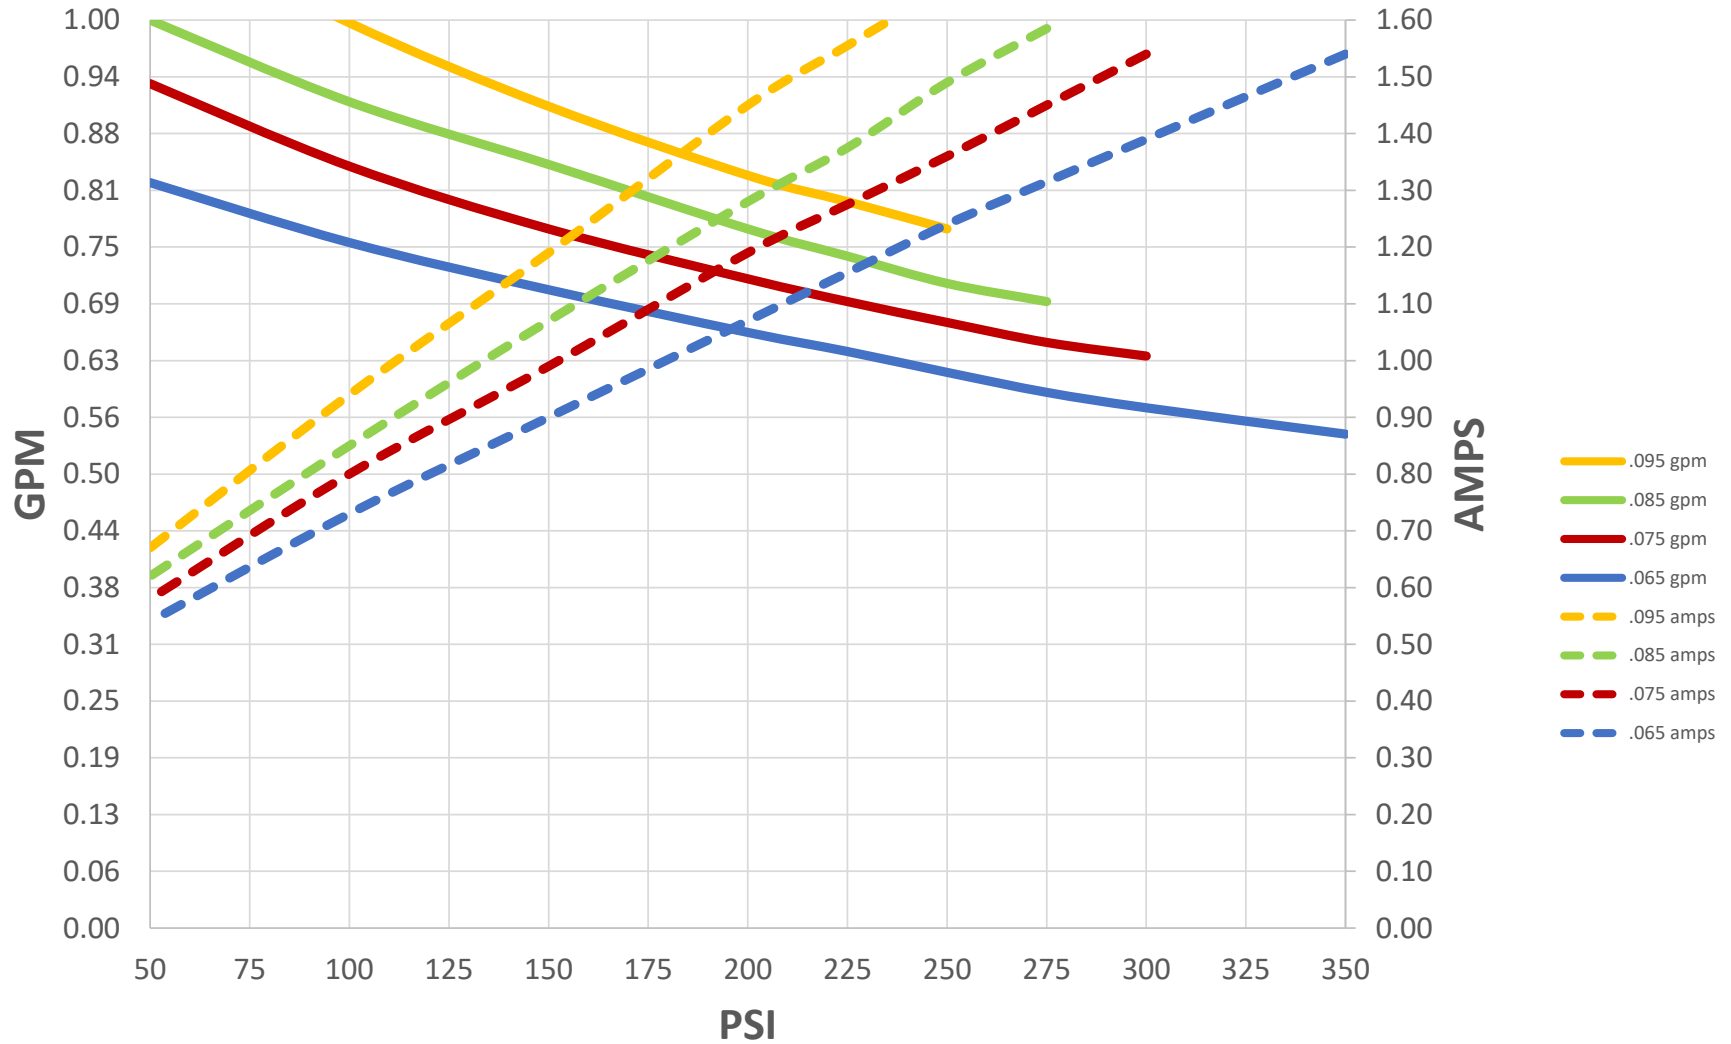

112V-120V PMDC Performance

Data recorded pumping water at room temperature and rectified 115VAC power.
 Performance will vary with voltage fluctuations, application, and mfg tolerances. Copyright
 Pumptec Inc. 2020