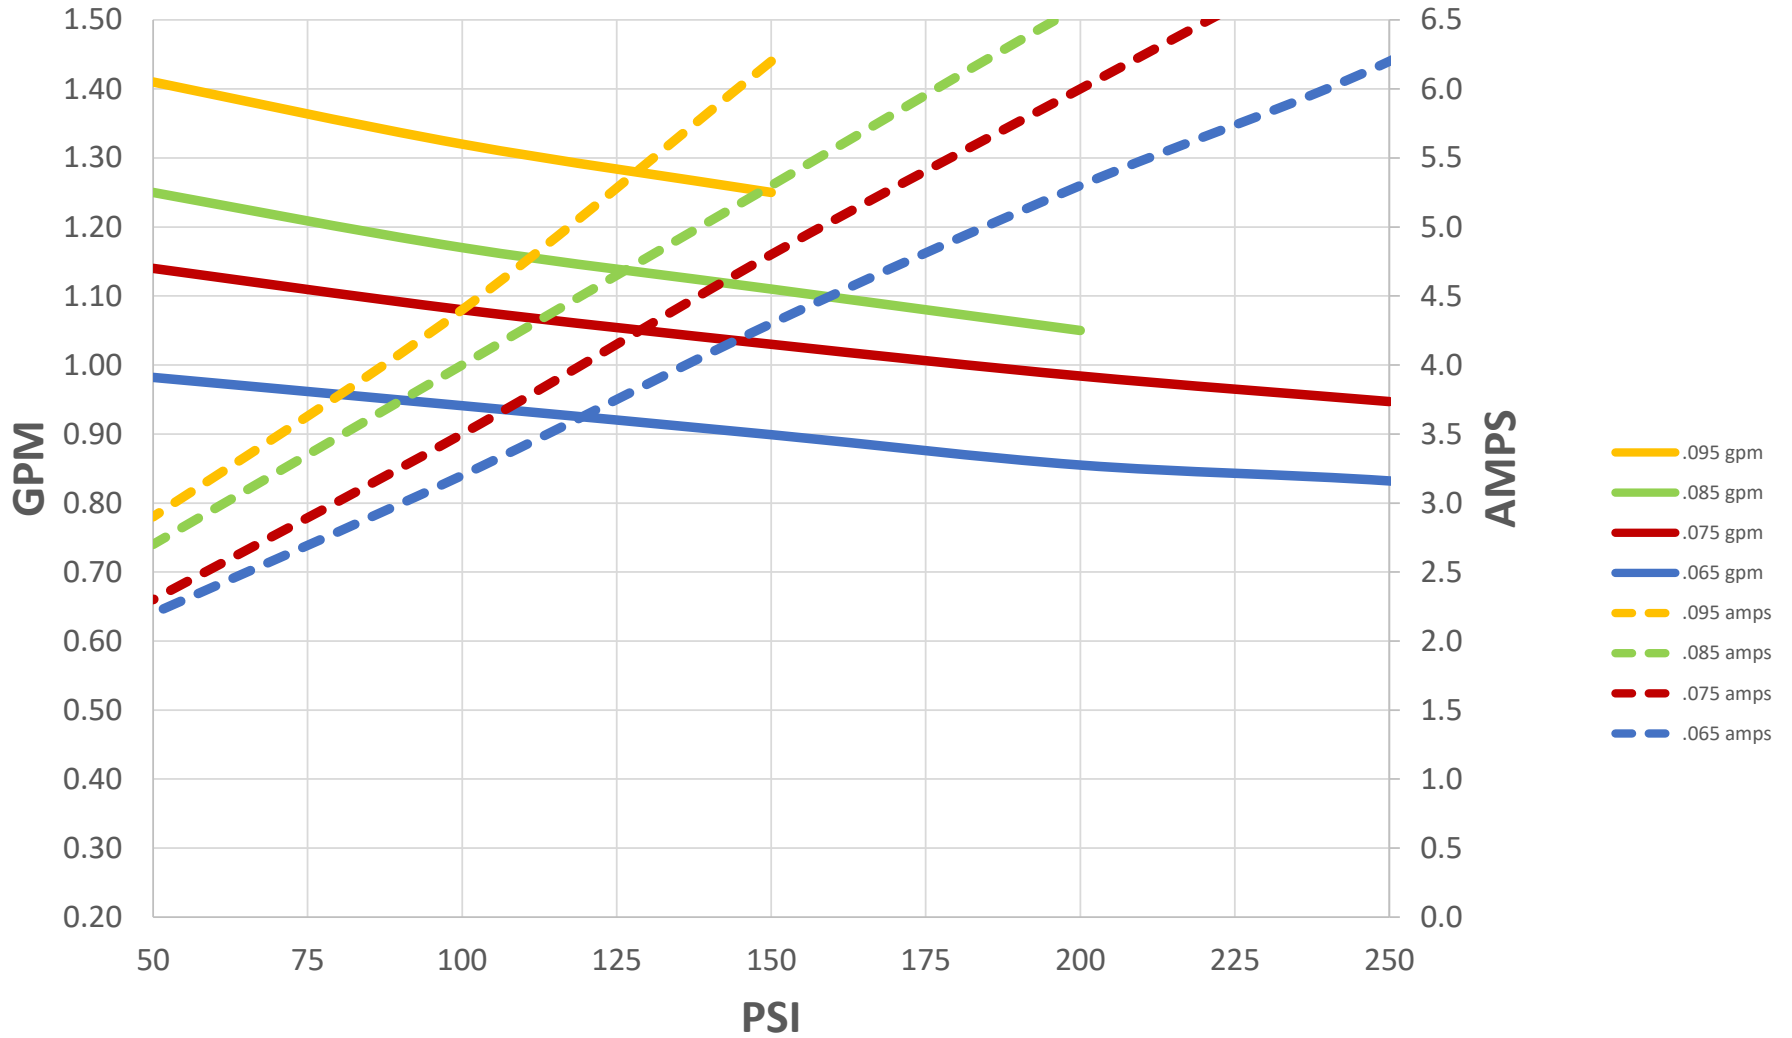

112T-24VDC Performance

Data recorded pumping water at room temperature fully charged batteries at 24VDC.
 Performance will vary with voltage fluctuations, application, and mfg tolerances. Copyright
 Pumptec Inc. 2020