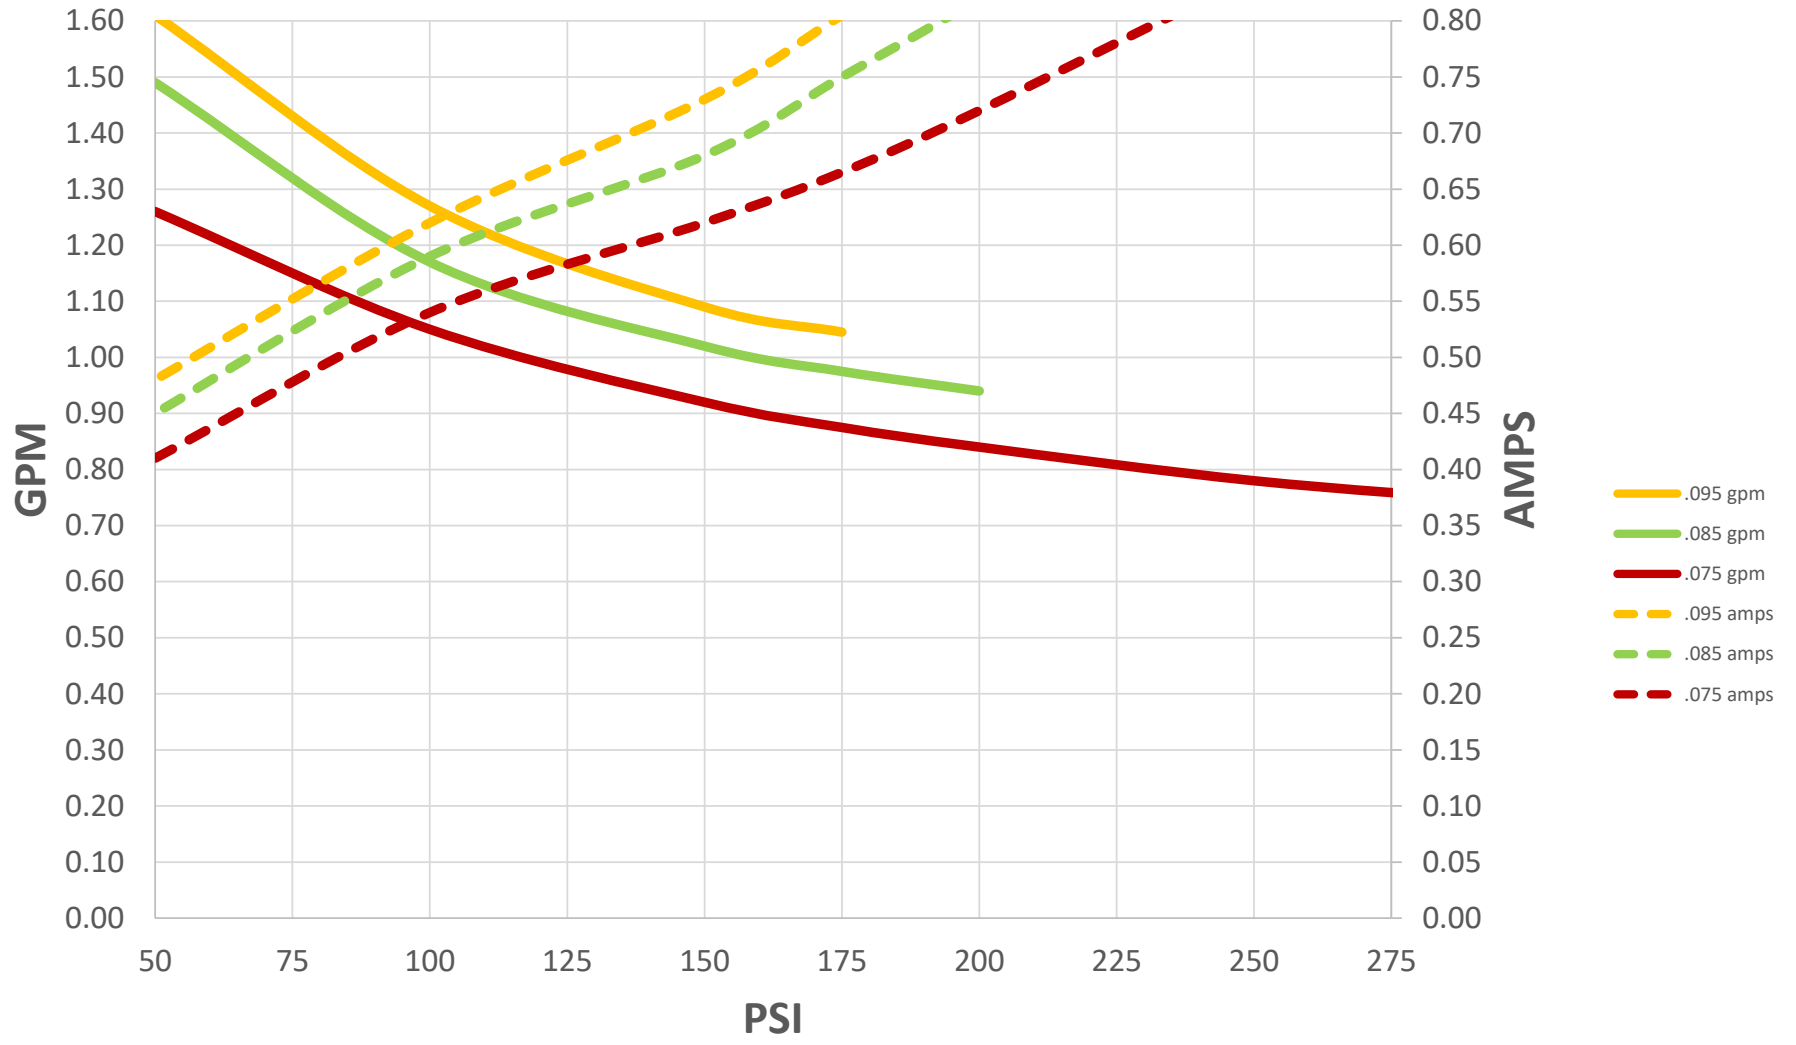

# 112T-230V PMDC Performance

Data recorded pumping water at room temperature and 230VAC power. Performance will vary with voltage fluctuations, application, and mfg tolerances. Copyright Pumptec Inc. 2020