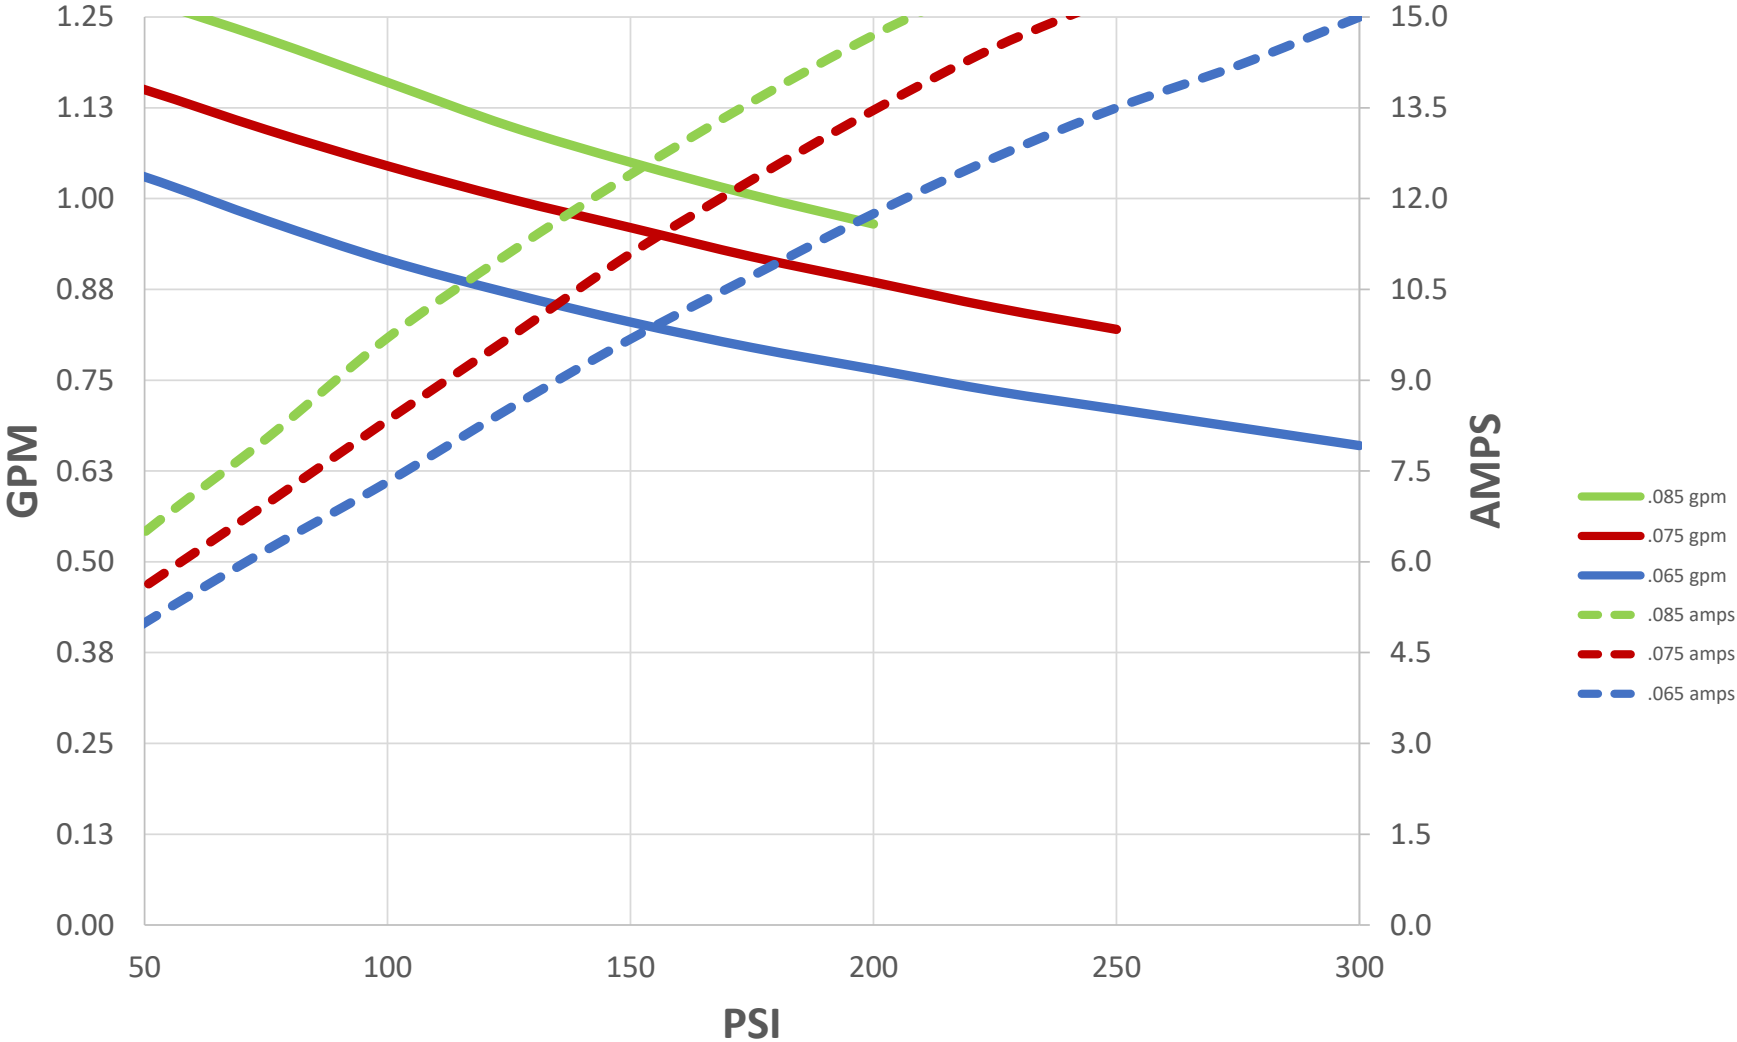

112T-12VDC Performance

Data recorded pumping water at room temperature and fully charged battery at 13VDC. Performance will vary with voltage fluctuations, application, and mfg tolerances. Copyright Pumptec Inc. 2020