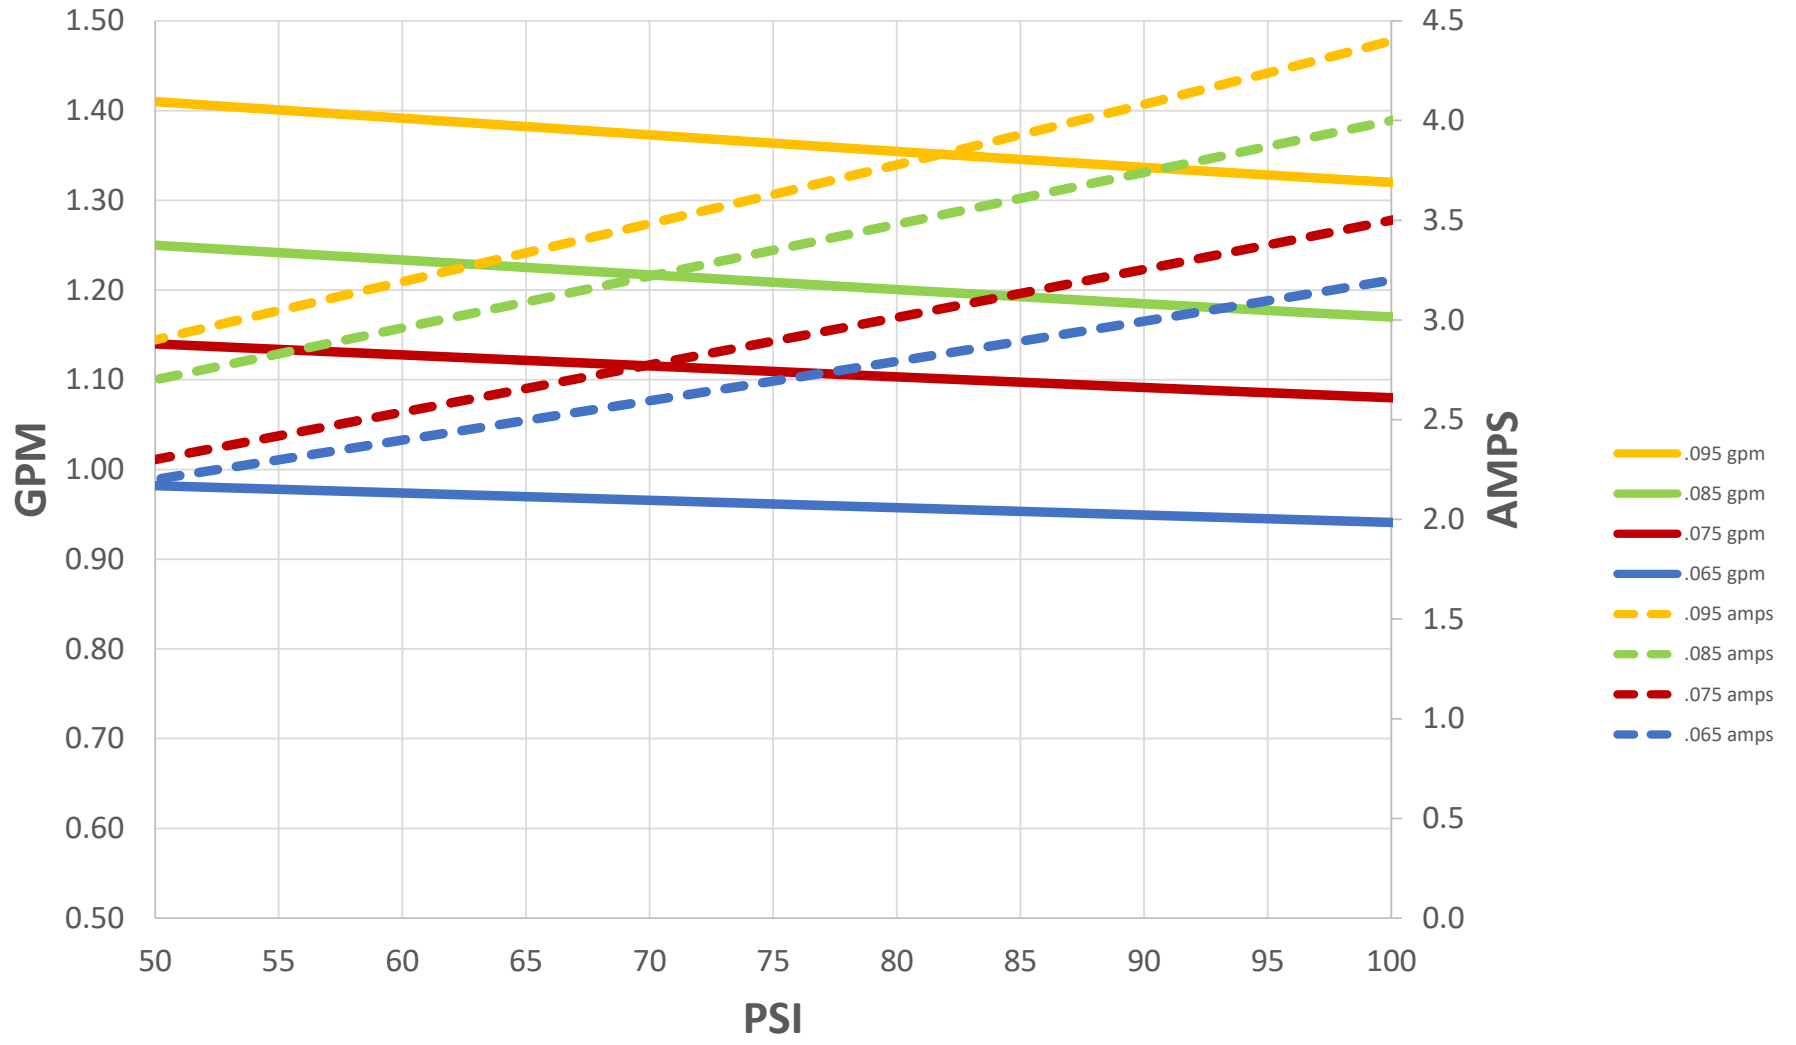

112PVC-24VDC Performance

Data recorded pumping water at room temperature and fully charged batteries at 24VDC. Performance will vary with voltage fluctuations, application, and mfg tolerances. Copyright Pumptec Inc. 2020