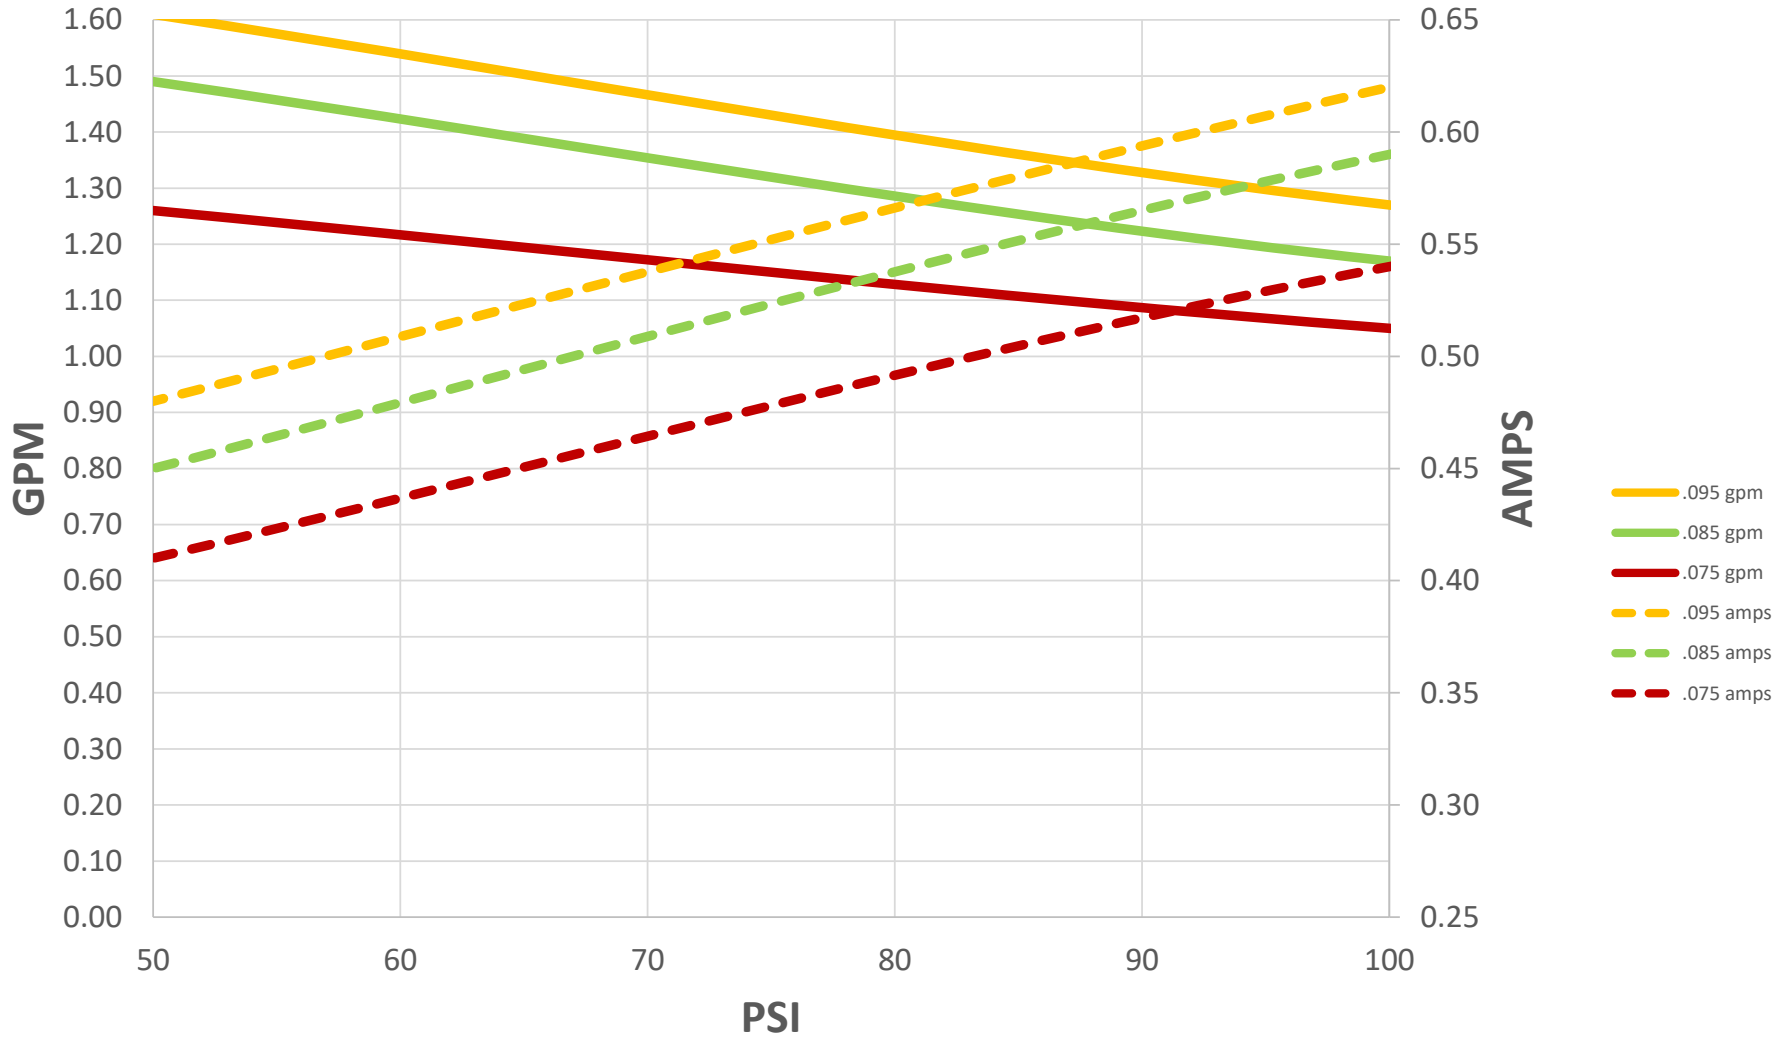

112PVC-230V PMDC Performance

Data recorded pumping water at room temperature and 230VAC power. Performance will vary with voltage fluctuations, application, and mfg tolerances. Copyright Pumptec Inc. 2020