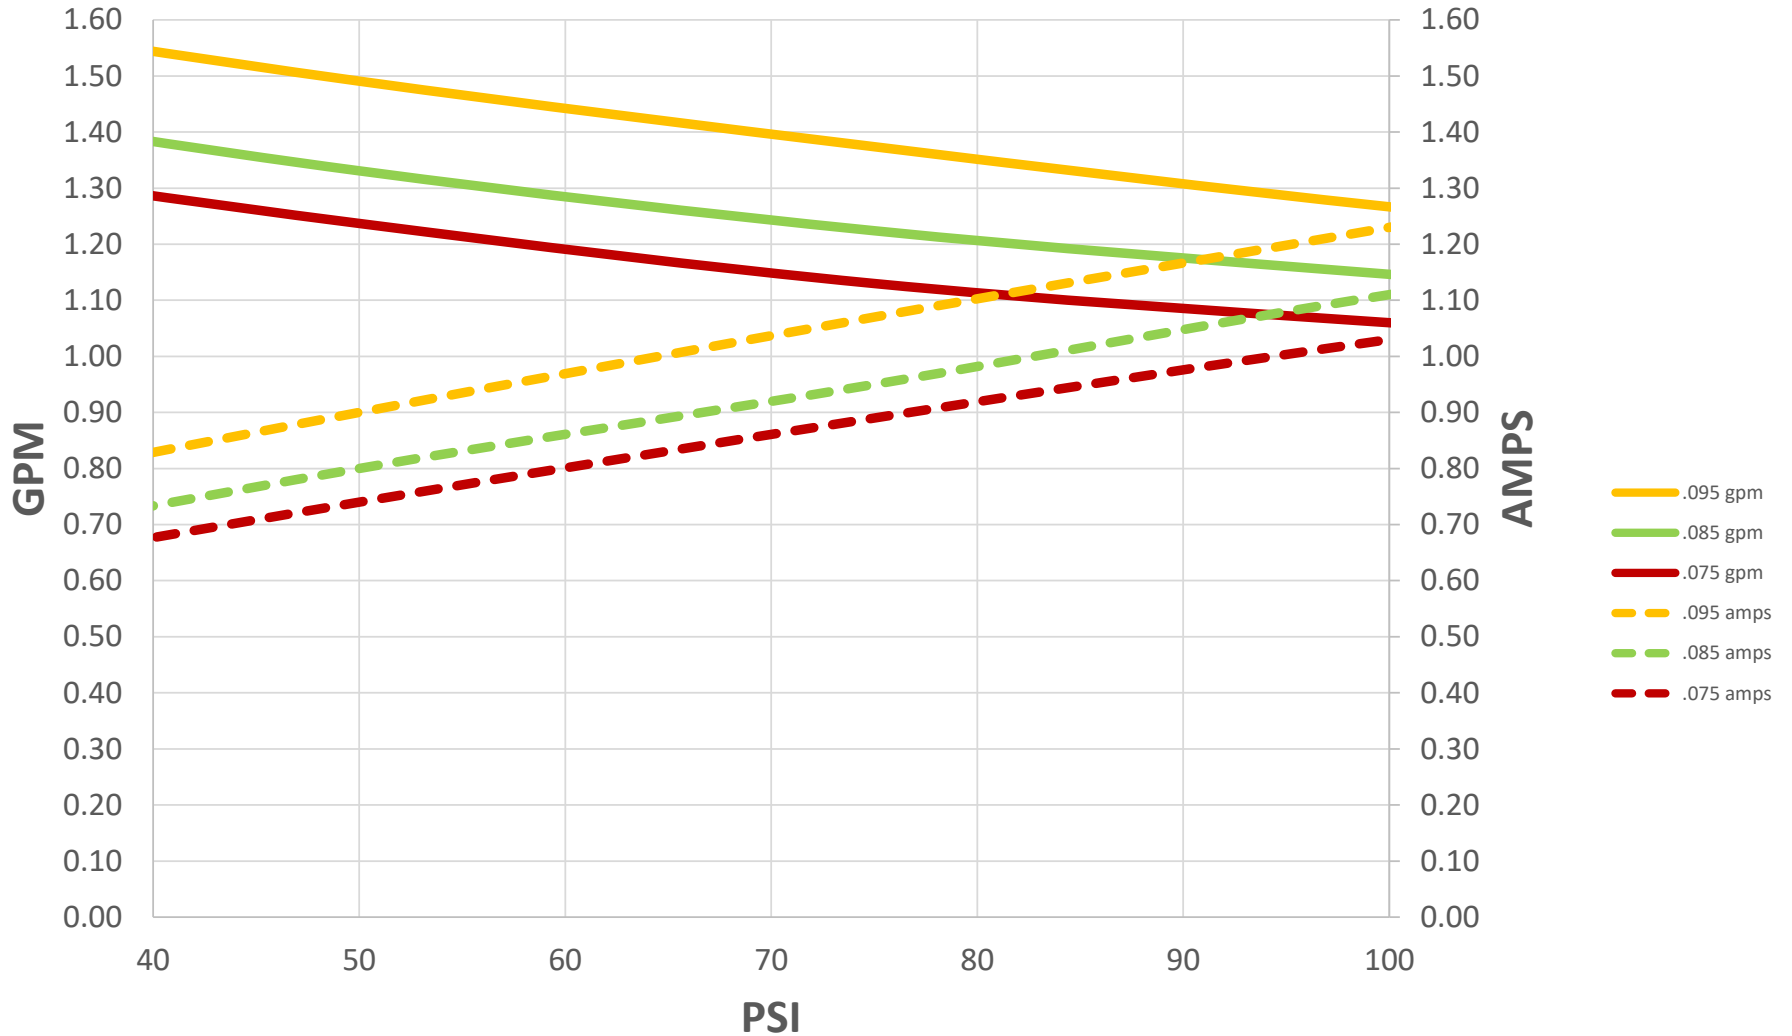

112PVC-120V PMDC Performance

Data recorded pumping water at room temperature and rectified 115VAC power. Performance will vary with voltage fluctuations, application, and mfg tolerances. Copyright Pumptec Inc. 2020