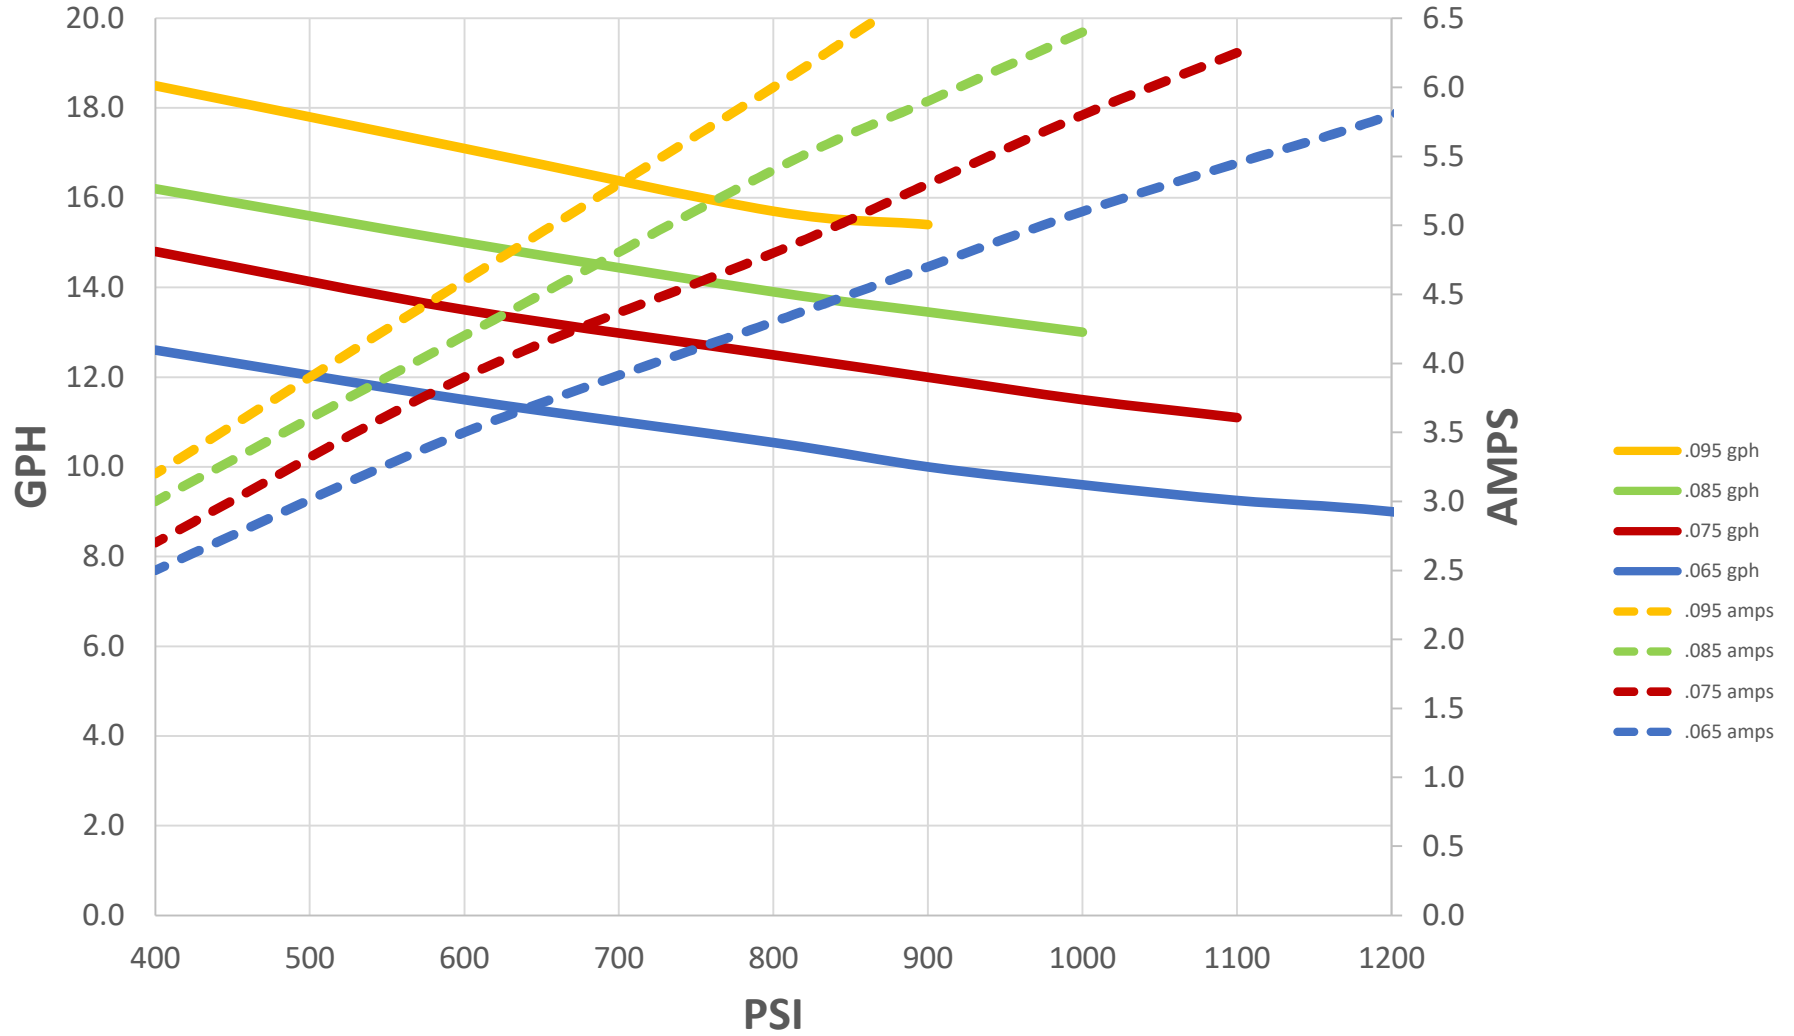

107SS-24VDC Performance

Data recorded pumping water at room temperature and fully charged battery at 24VDC.
 Performance will vary with voltage fluctuations, application, and mfg tolerances. Copyright
 Pumptec Inc. 2020