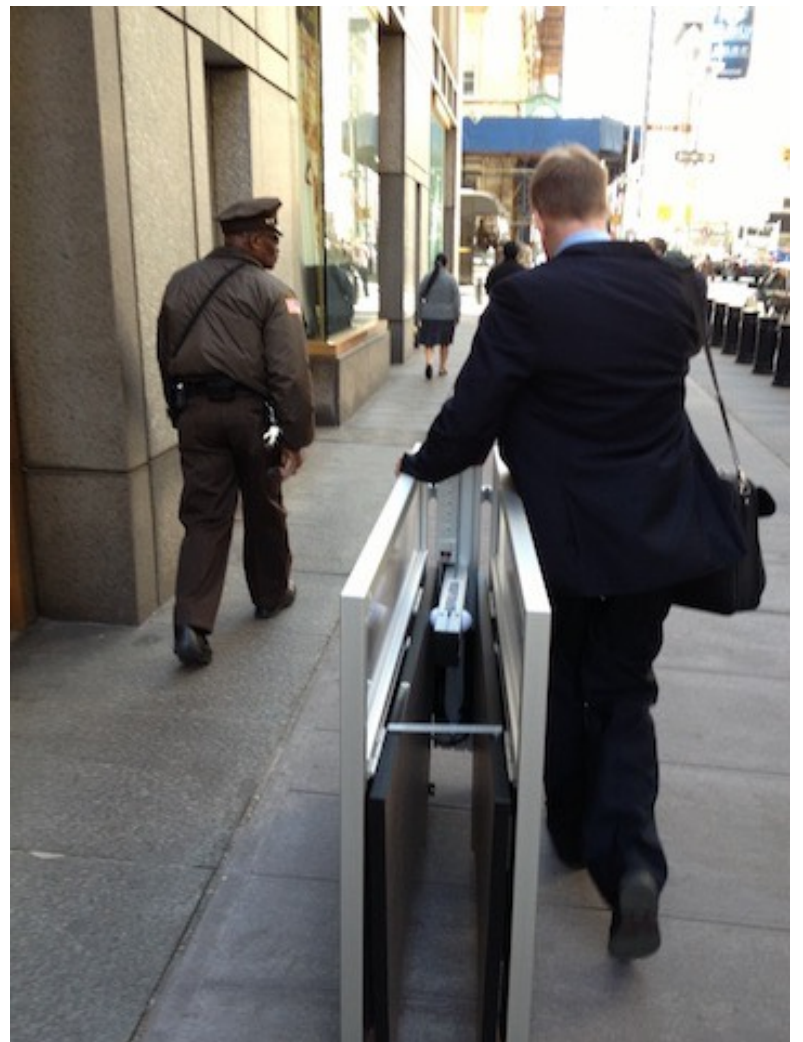

Deploy a simple or sophisticated workstation anywhere, anytime in minutes.

850 lb ball bearing casters are engineered to easily move over any surface - even pavement and uneven sidewalks.

Arrive fully assembled - no tool assembly. Sets up *anywhere* in minutes!

Instant Privacy

Privacy booths or "T" Screens are all mobile and available writeable surfaces.

Mobile Screens with writeable surface

Social Distancing

Swiftspace workstations are engineered to be stand alone stations - NOT attached to one another.

They deploy to the desired location - indoor or outdoor. They can abut each other or be separated, turned and placed anywhere they need to be placed to achieve the desired degree of social separation for healthcare concerns.