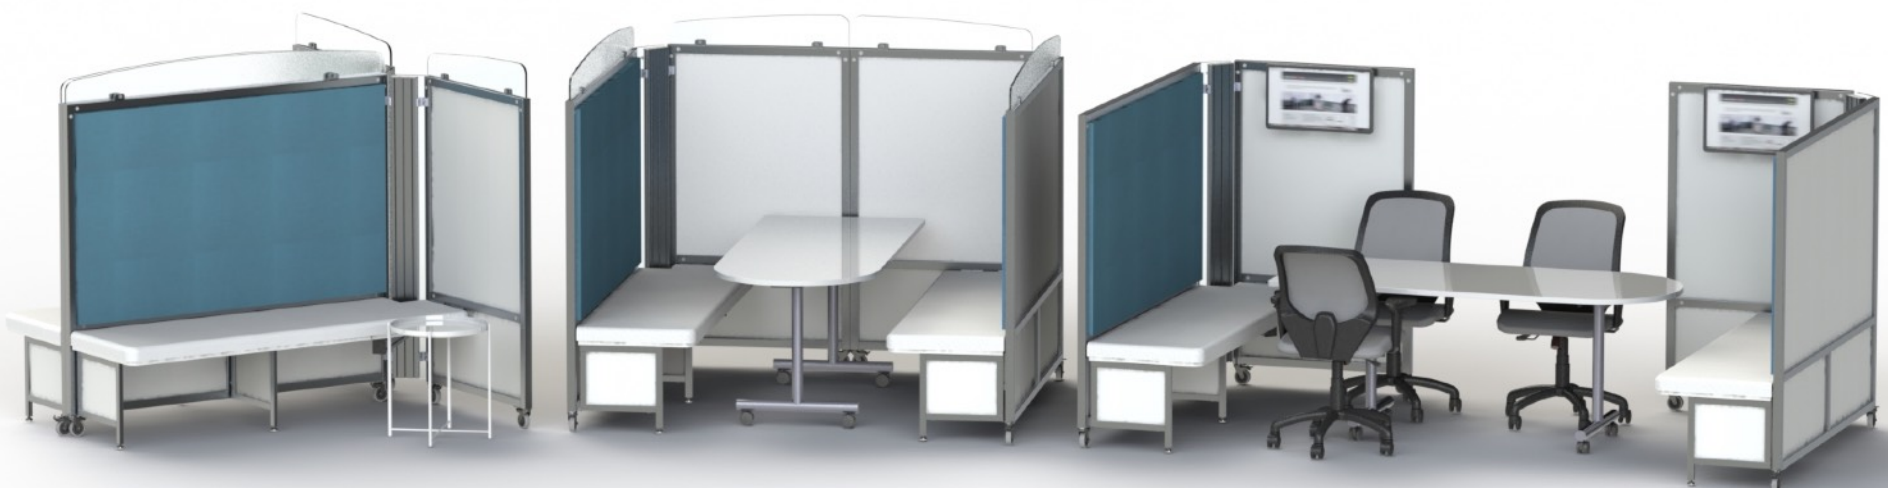

Deploy a simple or sophisticated workstation anywhere, anytime in minutes.

850 lb ball bearing casters are engineered to easily move over any surface - even pavement and uneven sidewalks.

Arrive fully assembled - no tool assembly. Sets up *anywhere* in minutes!

Instant Privacy

Privacy booths or "T" Screens are all mobile and available writeable surfaces.

Mobile Screens with writeable surface

Social Distancing

Swiftspace workstations are engineered to be stand alone stations - NOT attached to one another.

They deploy to the desired location - indoor or outdoor. They can abut each other or be separated, turned and placed anywhere they need to be placed to achieve the desired degree of social separation for healthcare concerns.

At the appropriate time, they can reposition for social interaction all in minutes, all without professional outside installation.

Service personnel can be kept to a minimum or eliminated.

Two examples of virtually instant modifications in social distancing. Above example of workstations are from the Solo Series and also available in the SHIFT series. Below the Rendezvous meeting spaces can adapt to multiple configurations.