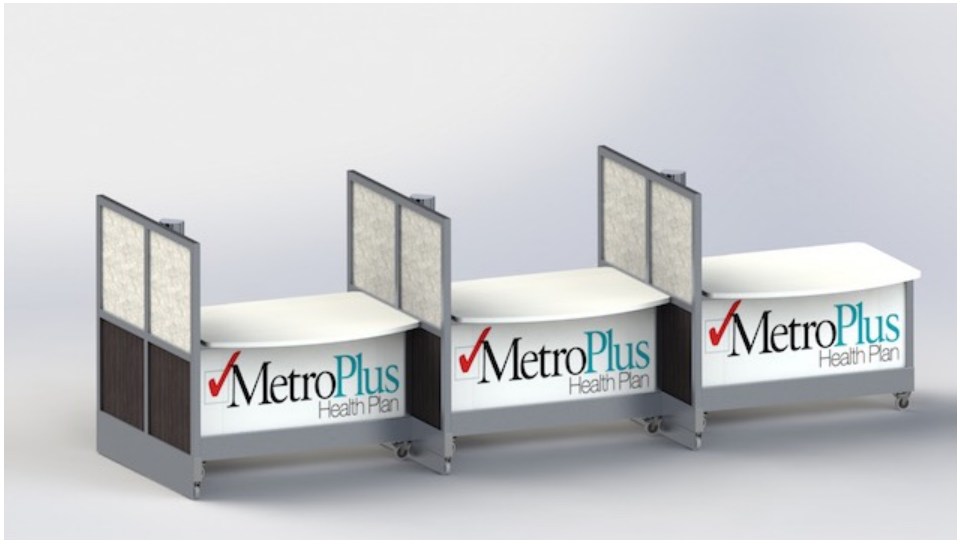

Social Distancing

Swiftspace workstations are engineered to be stand alone stations - NOT attached to one another.

They deploy to the desired location - indoor or outdoor. They can abut each other or be separated, turned and placed anywhere they need to be placed to achieve the desired degree of social separation for healthcare concerns.

At the appropriate time, they can reposition for social interaction all in minutes, all without professional outside installation.

Service personnel can be kept to a minimum or eliminated.

Two examples of virtually instant modifications in social distancing. Above example of workstations are from the Solo Series and also available in the SHIFT series. Below the Rendezvous meeting spaces can adapt to multiple configurations.