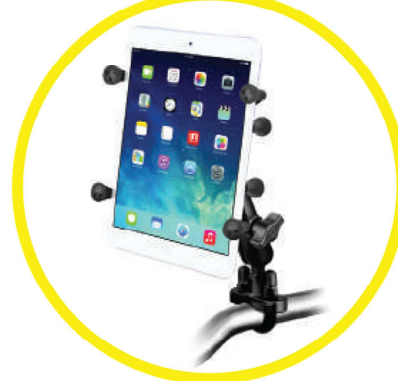

Basket
Dealer: \$56
MSRP: \$70

Side rails
Dealer: \$60
MSRP: \$75

Scan gun holder
Dealer: \$56
MSRP: \$69

Netting
Dealer: \$72
MSRP: \$90

Hitch (on Dex)
Dealer: \$72
MSRP: \$90

Tablet holder
Dealer: \$85
MSRP: \$106