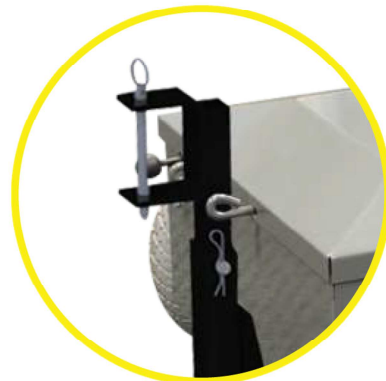

Basket
Dealer: \$56
MSRP: \$70

Side rails
Dealer: \$60
MSRP: \$75

Scan gun holder
Dealer: \$56
MSRP: \$69

Netting
Dealer: \$72
MSRP: \$90

Hitch (on Dex)
Dealer: \$72
MSRP: \$90

Tablet holder
Dealer: \$85
MSRP: \$106