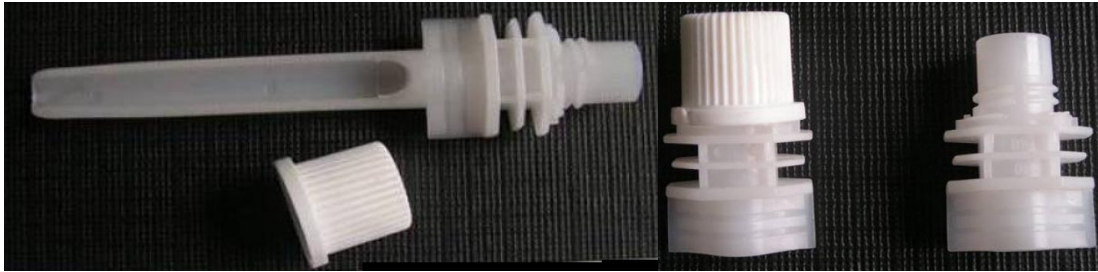

**DON'T FORGET...We Can Use Your Spouts/Caps And Seal To Our Pouches**

ABC JL001 8.5mm

ABCJL002 8.5mm with Long +

ABCCTJ002 8.5mm with Long +

ABCTJ003 8.5mm with Semi-Round

ABCTJ001 8.5mm Torso

ABCCHY003 9.5mm

ABCJL008 9.5mm

8.6mm

ABCJL004 10mm

ABCJL005 10mm with Semi-Round

ABCJLN13 13mm

ABCCHY002 15mm

ABCCZJYH001 15mm

ABCJL003 16mm

ABCCHY001 18mm w/GuardRing

ABCCHJ33 33mm

Unique-Eyelash

Spigot—Bag-In-Box

Handles in Different Colors