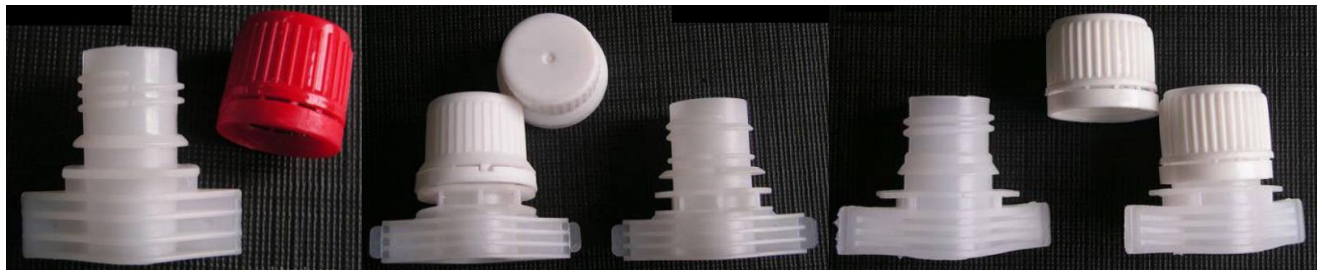

**DON'T FORGET...We Can Use Your Spouts/Caps And Seal To Our Pouches**

ABC JL001 8.5mm

ABCJL002 8.5mm with Long +

ABCCTJ002 8.5mm with Long +

ABCTJ003 8.5mm with Semi-Round

ABCTJ001 8.5mm Torso

ABCCHY003 9.5mm

ABCJL008 9.5mm

8.6mm

ABCJL004 10mm

ABCJL005 10mm with Semi-Round

ABCJLN13 13mm

ABCCHY002 15mm

ABCCZJYH001 15mm

ABCJL003 16mm

ABCCHY001 18mm w/GuardRing

ABCCHJ33 33mm

Unique-Eyelash

Spigot—Bag-In-Box

Handles in Different Colors