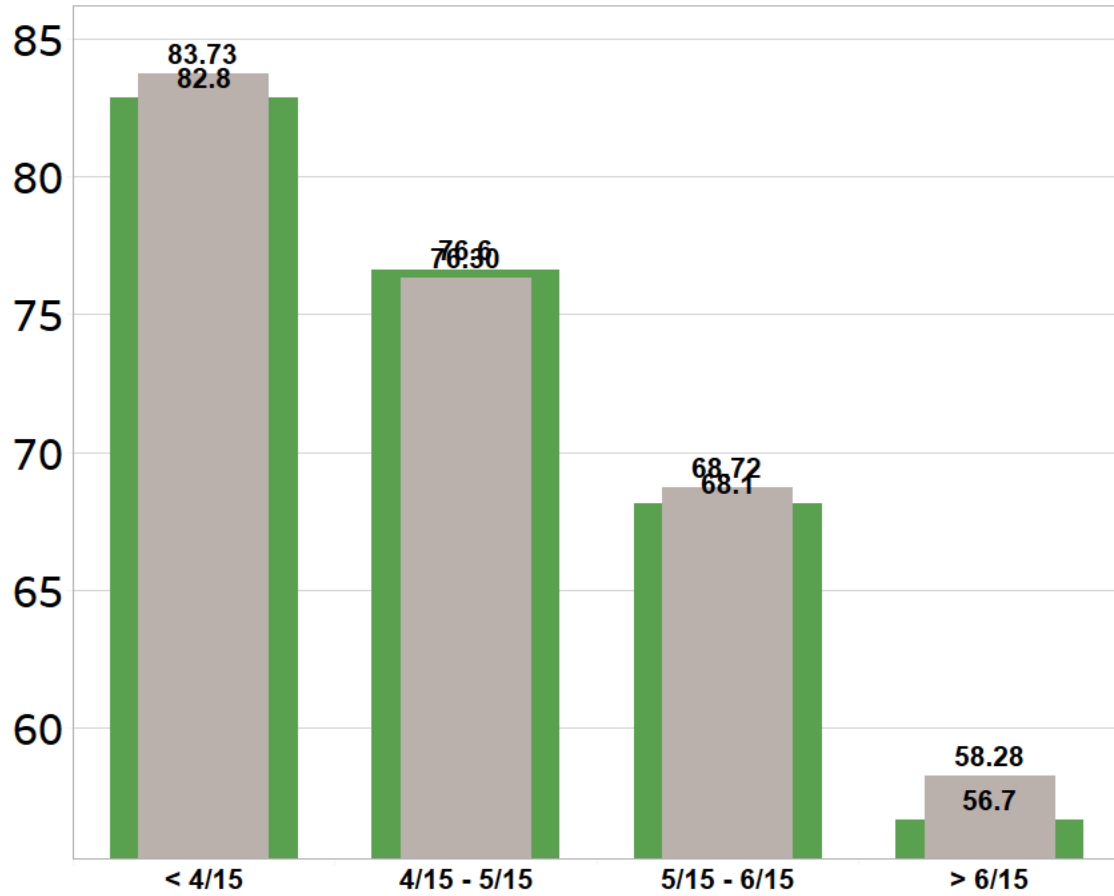

G3520RX By Planting Date

File created on: 2/2/2022 10:27:39 AM

G3520RX vs. Selected Products

G3520RX

% of Test Mean

© 2022 Mapbox © OpenStreetMap

76%

74% to 124%

122%

Map Filter

Yield by Planting Date G3520RX

% Wins by Planting Date G3520RX