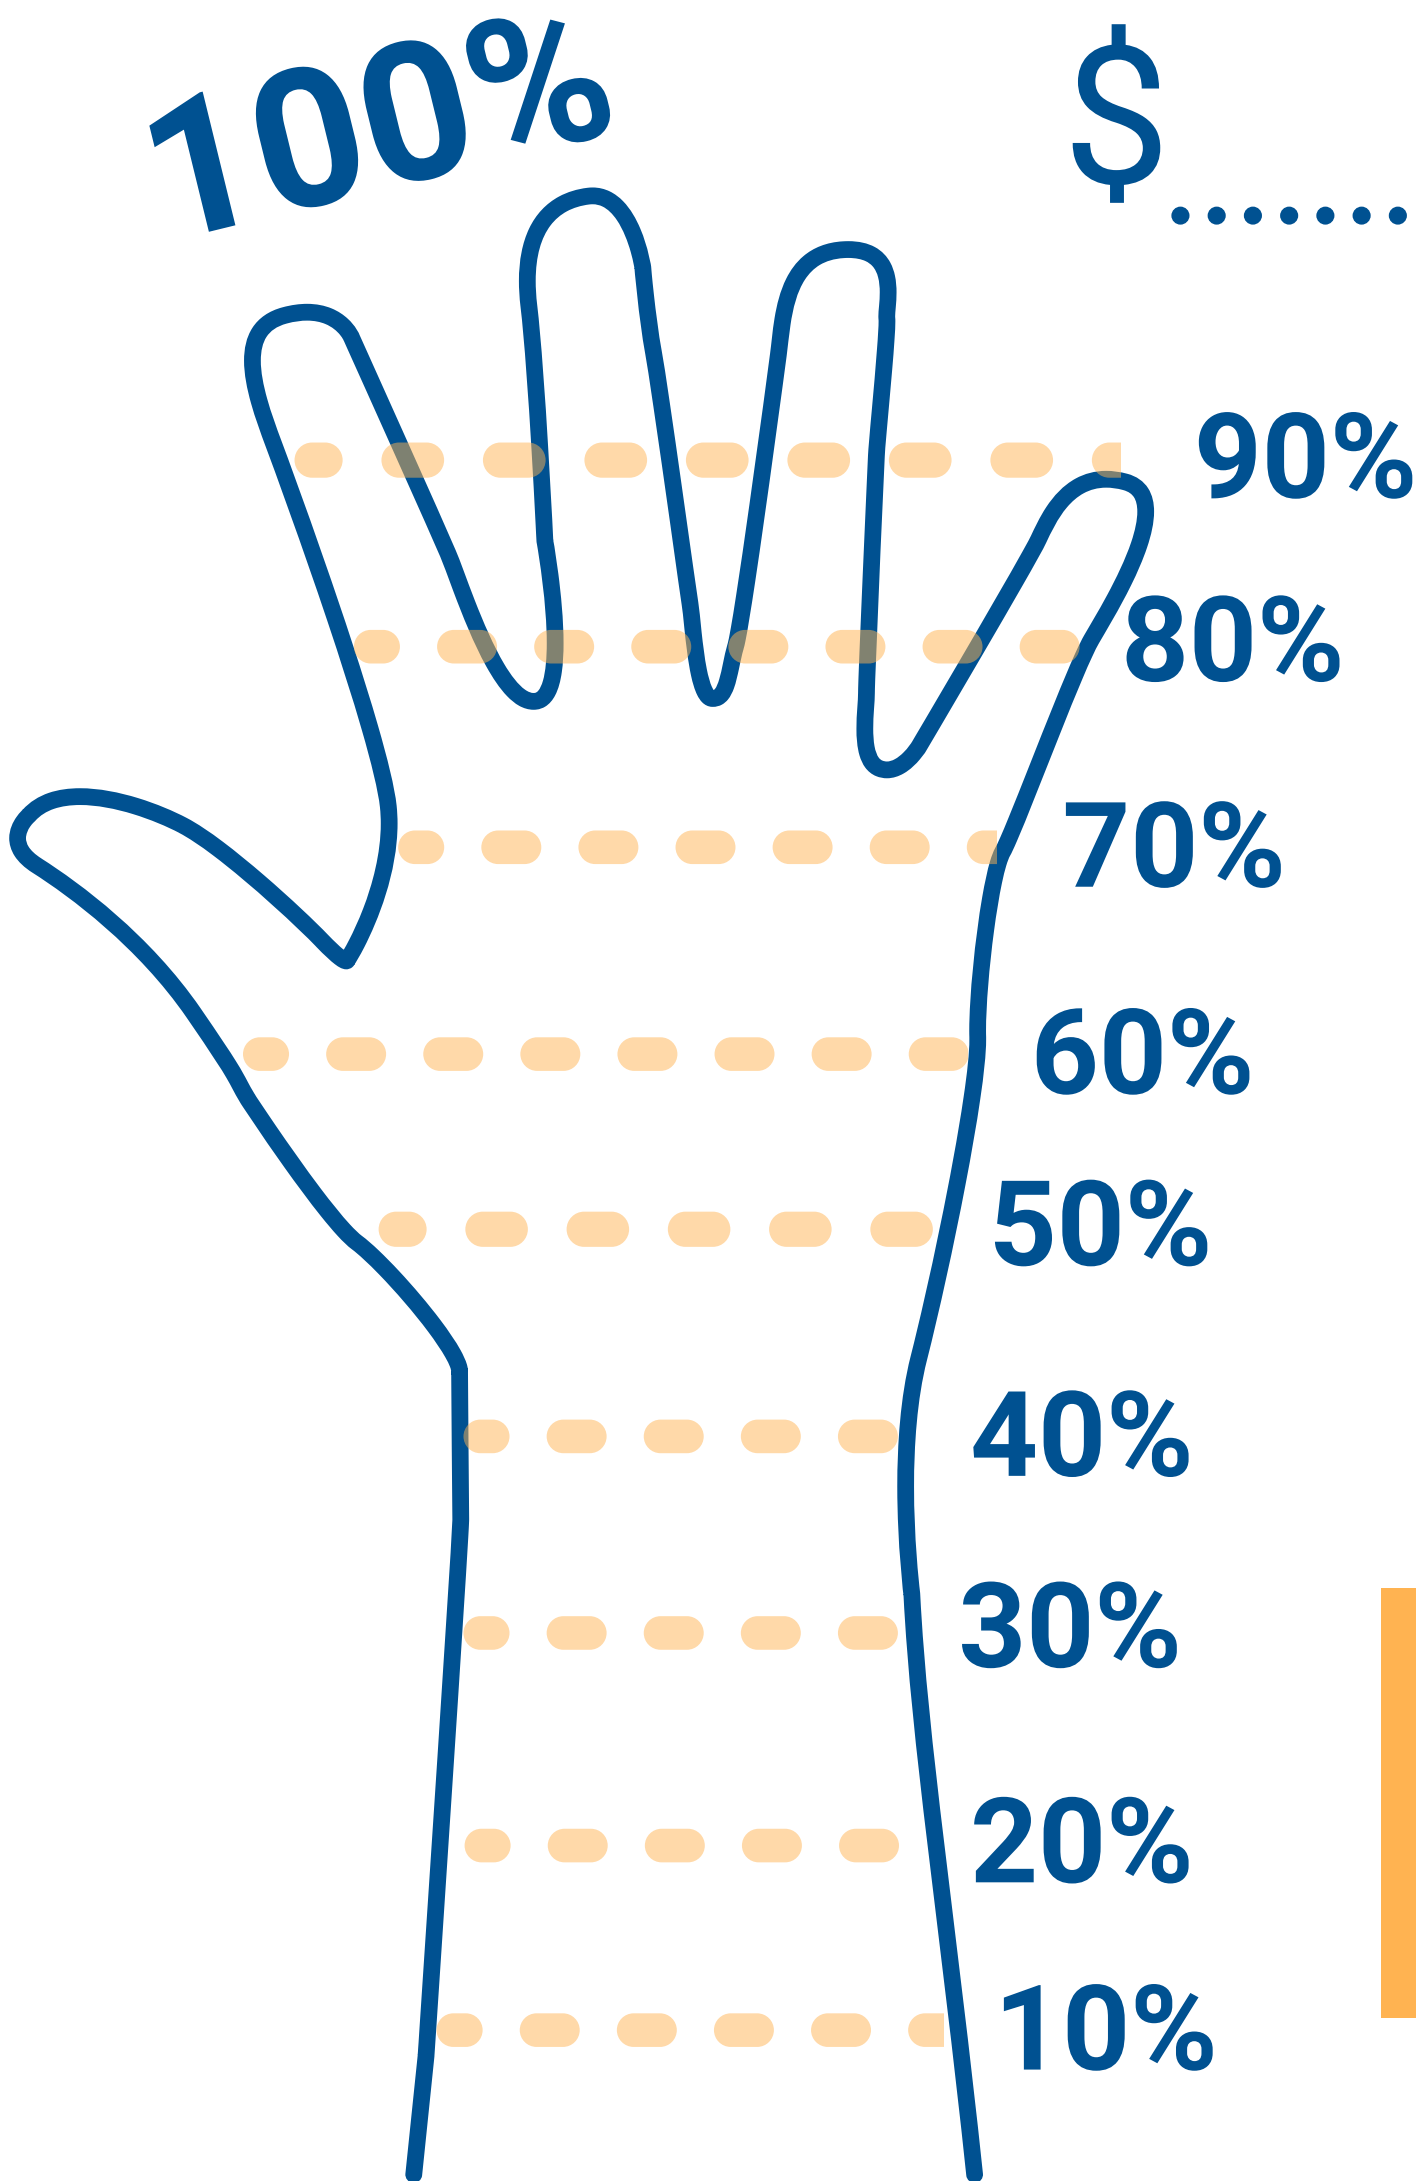

Raise Your Hand

For Our 2021 Goal:

\$

Thank You!

Make Your Pledge Today.

320-252-02227 | unitedwayhelps.org

921 1st St. North, Suite 200, St. Cloud, MN 56303

United Way
of Central Minnesota