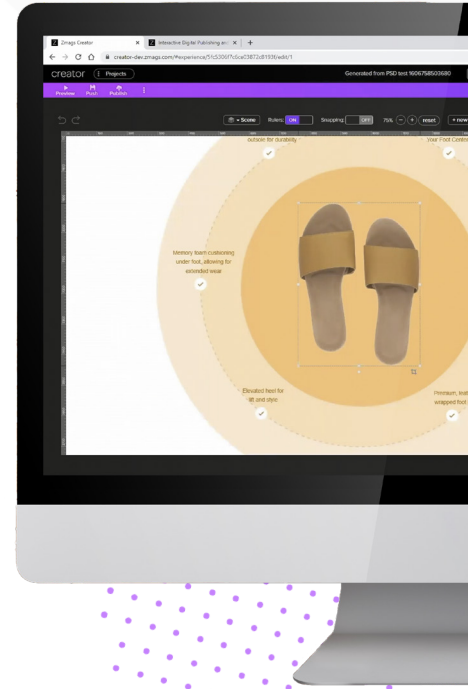

Rethink the power of email with interactivity that drives revenue.

Introducing **Creator™ Interactive Email**, the latest addition to the Creator™ Content Solutions Suite.

Turbocharge revenue generated by your email channels.

Consumers are overwhelmed with email, and without something engaging above the fold, will often dismiss a message within seconds. Creating interactivity within your emails will drive consumers to your experiences in those first few seconds, ensuring they click and convert faster.

Add rich interactivity like mouseover effects and animation, and dynamic merchandizing elements to any email design, with Creator™'s friendly user interface. You can publish directly to your ESP in minutes, without the need for development work or coding.

With a shortened path to sale via multi-merchandizing and direct links to each individually shown product, Interactive Email revolutionizes how brands increase conversions, decrease bounce rates, and avoid abandoned carts - all of which drives more eCommerce revenue from email traffic.

Don't compromise creative vision for functionality. Add interactive shoppability to any email design. You can have both.

Inbox 50

Shop The Spring Color > Inbox x

Sweater Weather <shop@sweaters.com> Unsubscribe
to me

Starred
Snoozed
Important

Junk
Personal
More

Meet
Hangout

Reduce design time by 90% via uploading a design file from your preferred tool. Or, build dynamic emails with any level of complexity, and have ready-to-send HTML in seconds, no coding necessary.

Multi-merchandize your images with hotspots for specific items with direct links to item details.

Interactive animations like mouse over hover effects allow you to engage with your customers in a new way and guide their attention to your intended CTAs.

Want multiple calls to action in your email banner? You can - each with direct links to the page of your choice, which shortens the path to sale and increase revenue generated by email channels by 200%.

SHOP HER LOOK
FIND YOUR OWN

FIND YOUR NEW LOOK FOR THE SPRING

Find Your Color

YELLOW