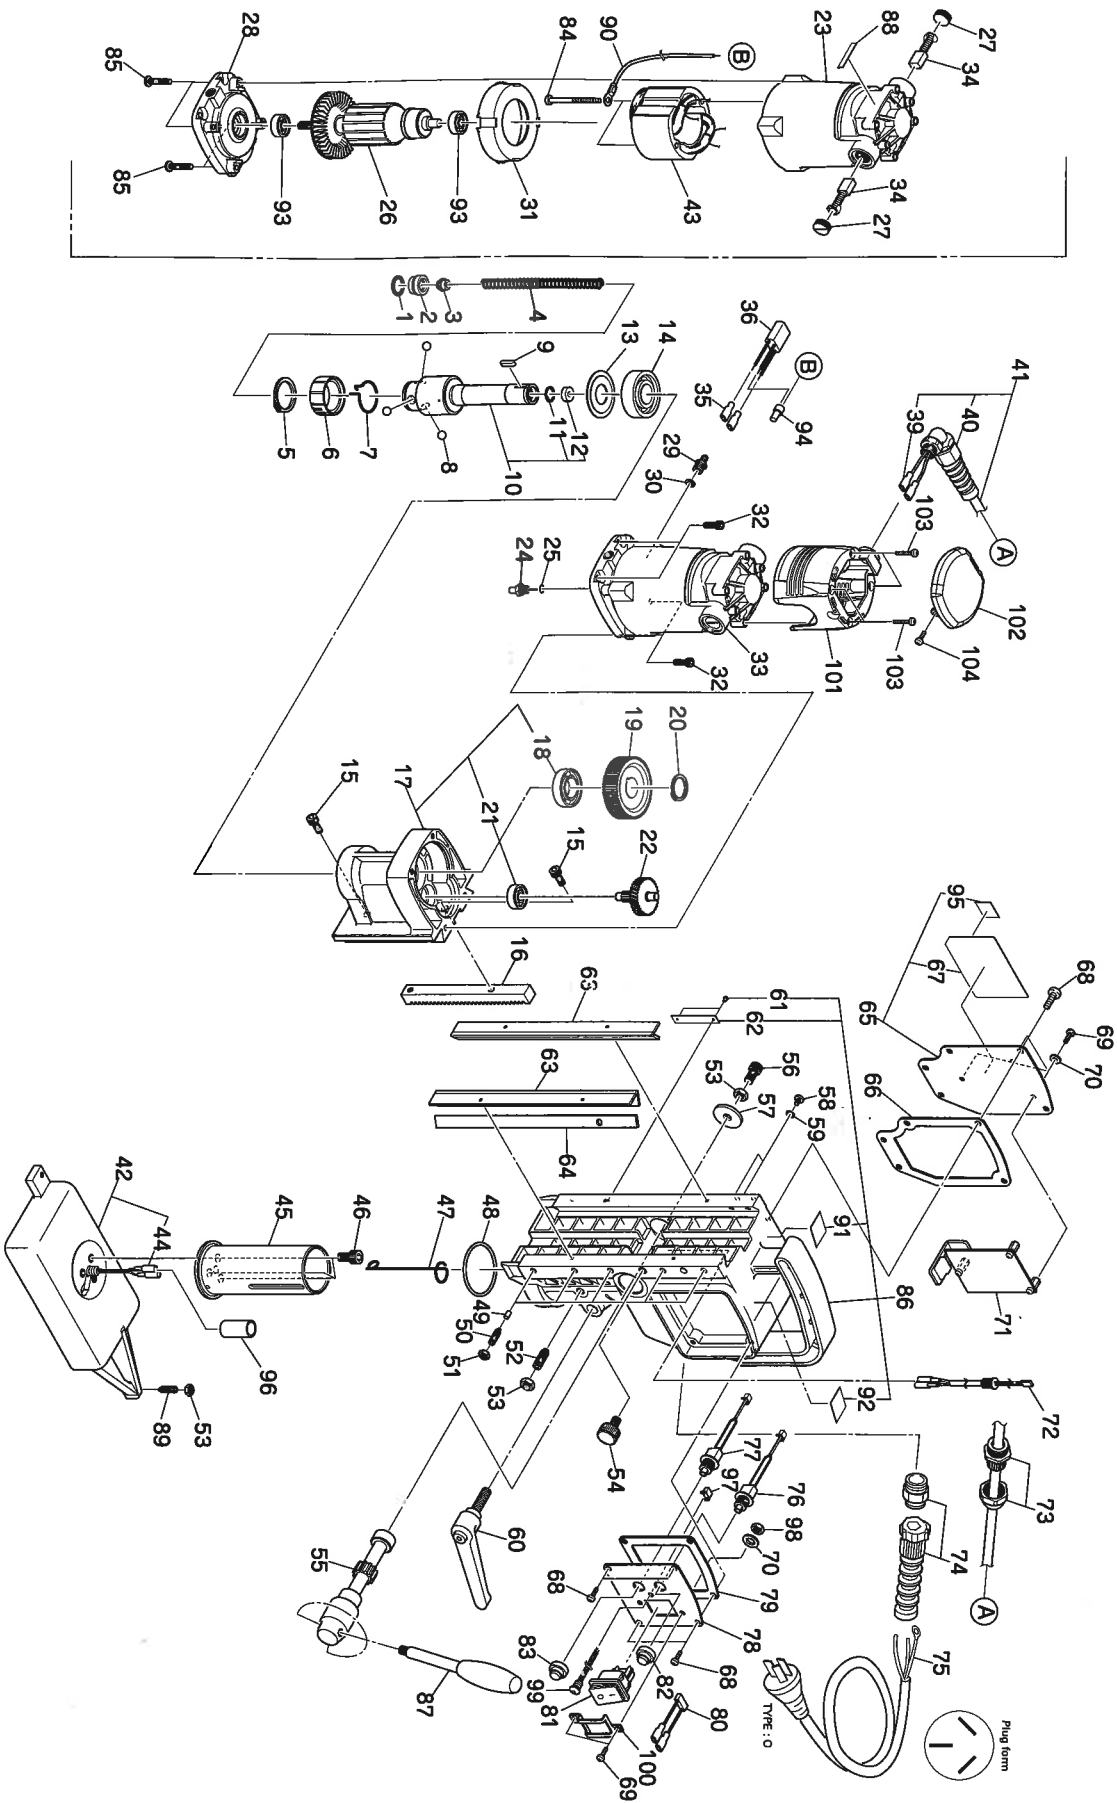

12 Exploded Diagram: Machine

⚠ WARNING

This diagram is for reference only. Do not attempt to service or repair the Nitto Portable Magnetic Drilling Machine. Do not take the machine apart. Contact an authorized Nitto dealer for all service and repair of the machine. Improper service and repair can cause accidents and severe injuries. Never attempt to modify the machine. Never attempt to service or repair the machine yourself.