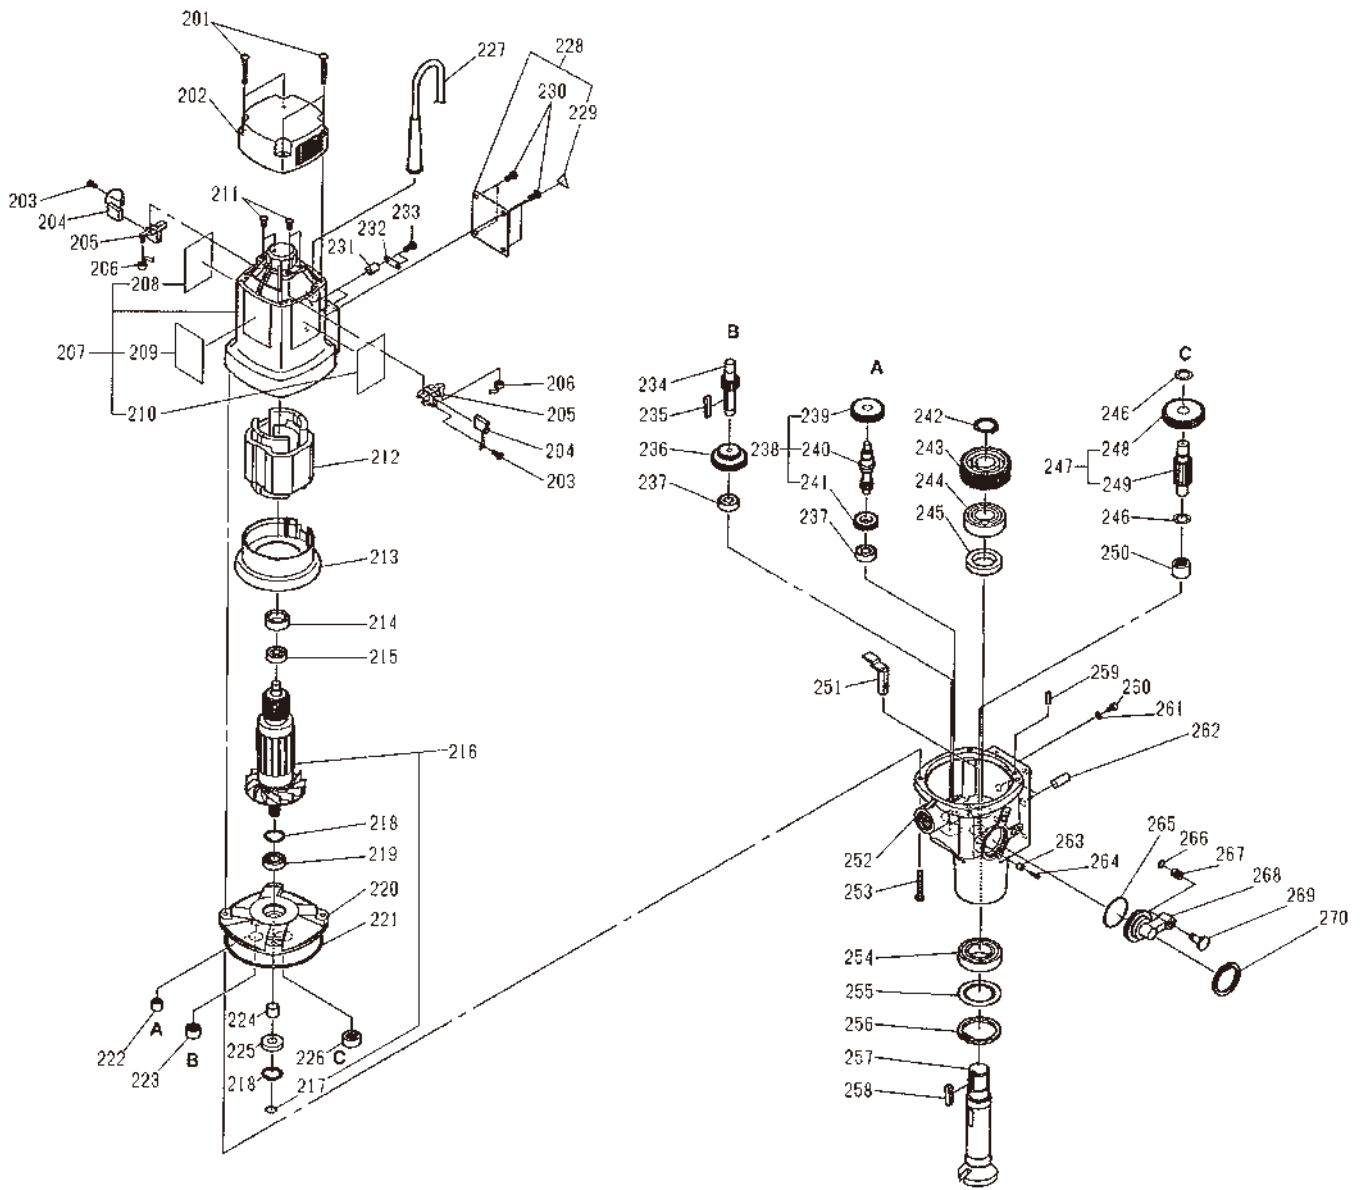

Exploded view/parts list are subject to change at any time without notice. (As of Aug. 2016)

ATRA ACE ARA-100A MOTOR ASSEMBLY

The parts numbers with ( ) are included in the Ass'y parts written above them.

Exploded view/parts list are subject to change at any time without notice. (As of Aug. 2016)

ATRA ACE ARA-100A MOTOR PARTS LIST

The parts numbers with ( ) are included in the Ass'y parts written above them.

No.	Part No.	Part Name	Q'ty	Price
201	TQ13569	Pan Head Tapping Screw 4x40	4	
202	TQ13546	End Cap	1	
203	TQ13570	Pan Head Screw 4x8	2	
204	TB09332	Carbon Brush Ass'y	1set	
205	TB09184	Brush Holder Ass'y	2set	
206	TQ13553	Spiral Spring	2	
207	TB09600	Motor Case Sub Ass'y	1set	
208	(TQ14205)	Caution Label JBO	1	
209	(TQ14442)	Caution Label Drilling	1	
210	(TQ14204)	Label Change Operation	1	
211	LP30898	Pan Head Screw 4x12	4	
212	TB09631	Stator Ass'y (230V)	1set	
213	TQ13547	Shroud	1	
214	TQ13564	Rubber Cap	1	
215	TP01913	Ball Bearing 6000ZZ	1	
216	TB09632	Rotor Ass'y (230V)	1set	
217	(TQ14599)	Stop Ring O-10.2x1	1	
218	TP01036	Internal Retaining Ring C-28	2	
219	TP00498	Ball Bearing 6001ZZ	1	
220	TQ13541	Motor Flange	1	
221	LP11804	O-ring S-110	1	
222	TQ04099	Needle Bearing HK0810	1	
223	TP15751	Needle Bearing HK1212	1	
224	TQ13563	Collar 12x15x12	1	
225	TQ13558	Teflon Lip Seal	1	
226	TQ13812	Needle Bearing RNA4900R	1	
227	TB09192	Motor Cabtyre Cord Ass'y	1set	
228	TB09809	Motor Case Cover Ass'y	1set	
229	(TQ14461)	Electric Shock Label	1	
230	LP13008	Pan Head Tapping Screw 5x12	4	
231	TQ00741	Spacer 4EP-4	2	
232	TP14459	Cord Stopper	1	
233	TP14488	Pan Head Tapping Screw 4x20	2	
234	TQ13710	Slide Gear Shaft 1.5x12	1	
235	TQ13712	Parallel Key Both Ends Round 5x5x30	1	

No.	Part No.	Part Name	Q'ty	Price
236	TQ13711	Spur Gear 1x43-1x27	1	
237	TQ13920	Ball Bearing 6000	2	
238	TB09260	Gear Shaft A Ass'y	1set	
239	(TQ13708)	Helical Gear 1.25x29	1	
240	(TQ13707)	Gear Shaft 1x13	1	
241	(TQ13709)	Spur Gear 1x28	1	
242	TQ05256	External Retaining Ring C-24	1	
243	TQ13705	Spur Gear 1.5x39	1	
244	TQ13873	Ball Bearing 6205	1	
245	TQ13702	Oil Seal AE1679AO	1	
246	TQ13719	Washer 14.3x21.7x1	2	
247	TB09262	Gear Shaft C Ass'y	1set	
248	(TQ13714)	Spur Gear 1.5x31	1	
249	(TQ13713)	Gear Shaft 1.5x12	1	
250	TQ13699	Needle Bearing HK14/16R	1	
251	TB09263	Shift Bar Ass'y	1set	
252	TQ13540	Gear Box	1	
253	TQ13800	Pan Head Tapping Screw 5x40	4	
254	TQ13701	Ball Bearing 6006LLU	1	
255	TQ13703	Bearing Cover	1	
256	CP01109	Internal Retaining Ring C-55	1	
257	TQ14336	Spindle MT3	1	
258	TQ13706	Parallel Key 6x6x22	1	
259	TQ12425	Knock-pin MS5-15	1	
260	TP16405	Hex. Socket Head Cap Screw 4x5	1	
261	TQ00258	Seal Washer M4	1	
262	TQ13782	Knock-pin MSTP10-25	2	
263	TQ13720	Collar 4x7x7	1	
264	TQ13721	Hex. Socket Low Head Cap Screw 4x12	1	
265	CQ09185	O-ring S-39	1	
266	TV00091	External Retaining Ring ISTW-8	1	
267	TQ13718	Spring 0.5x9x12	1	
268	TQ13542	Shift Lever	1	
269	TQ13717	Plunger Pin	1	
270	TQ13722	Internal Retaining Ring IRTW-42	1