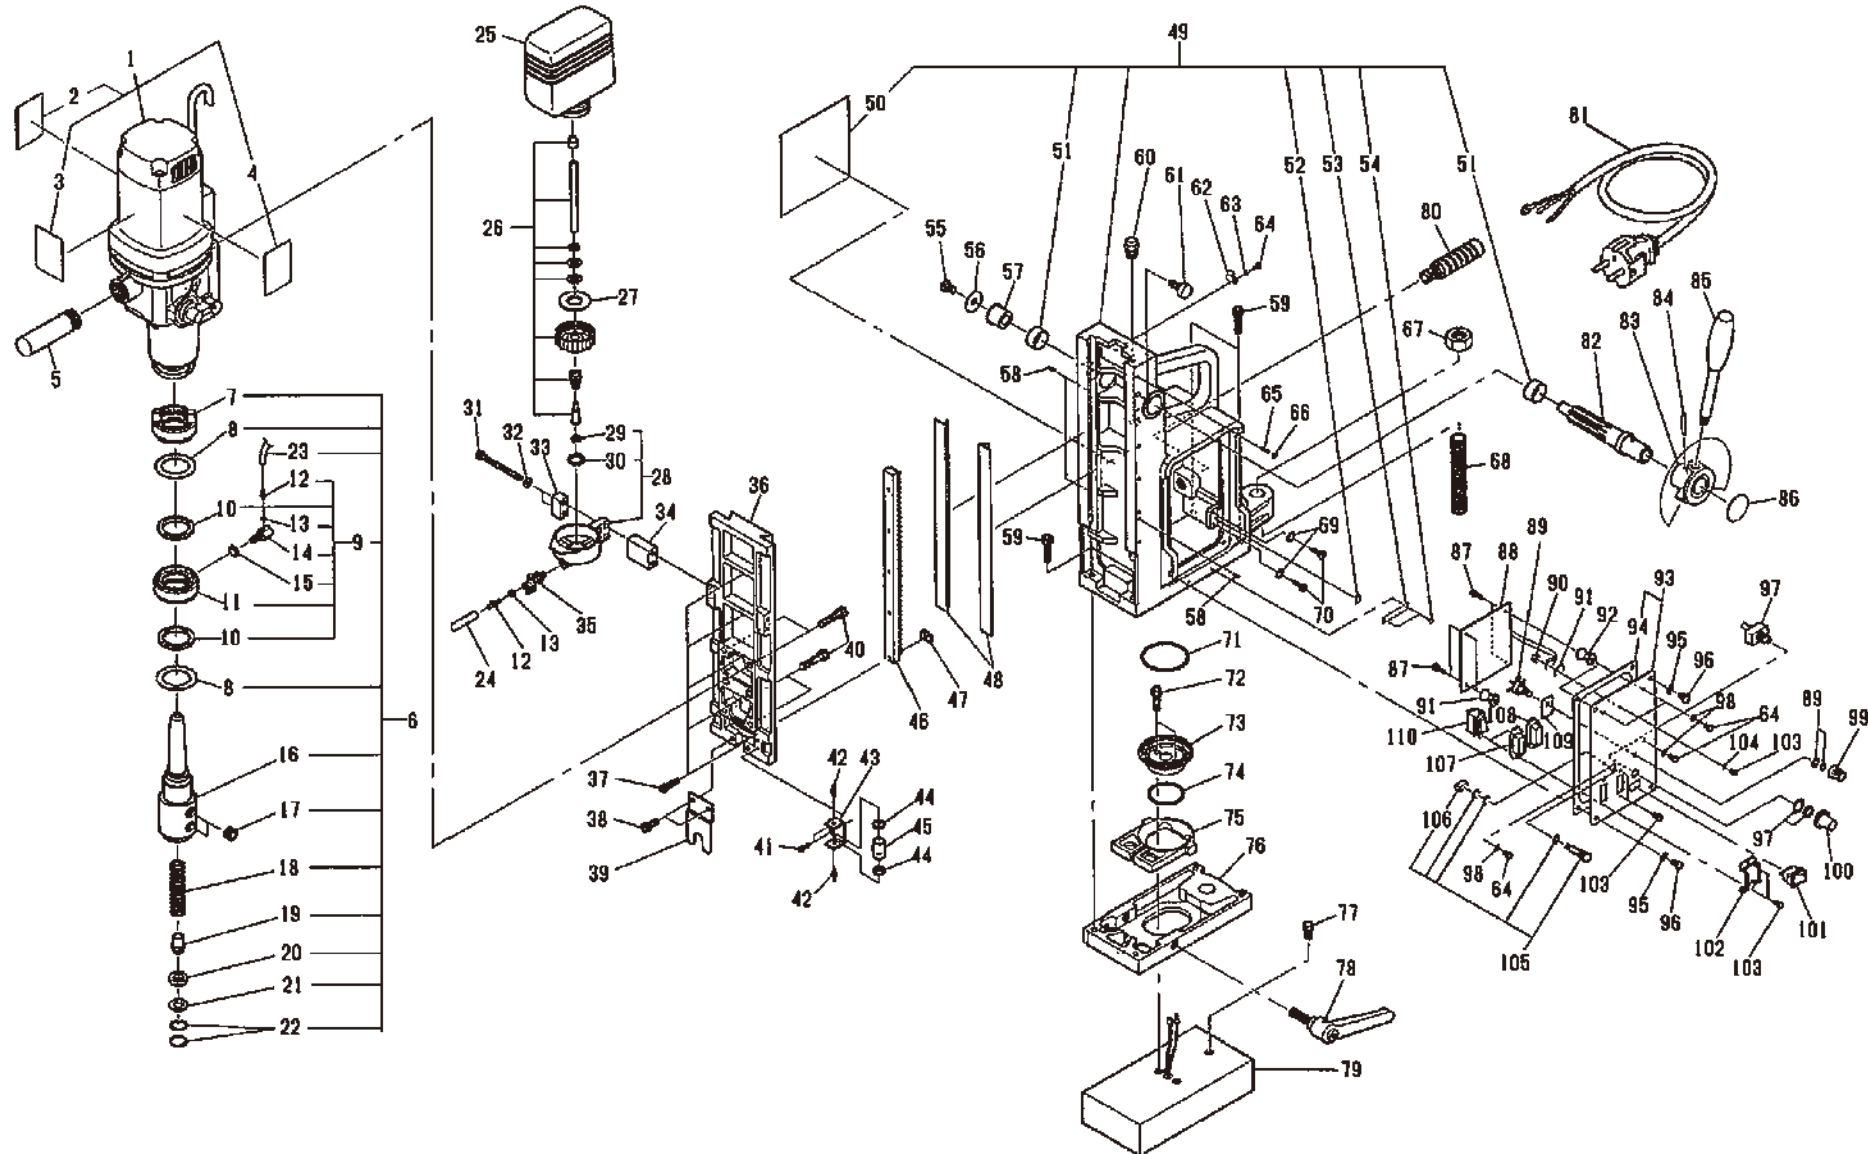

Exploded view/parts list are subject to change at any time without notice. (As of Aug. 2016)

ATRA ACE ARA-100A ASSEMBLY

⚠ WARNING

The illustration is for information only. Users should never disassemble parts. Contact the sales agent from whom you purchased the tool or authorized dealer should the tool need service, repair or replacement of parts.