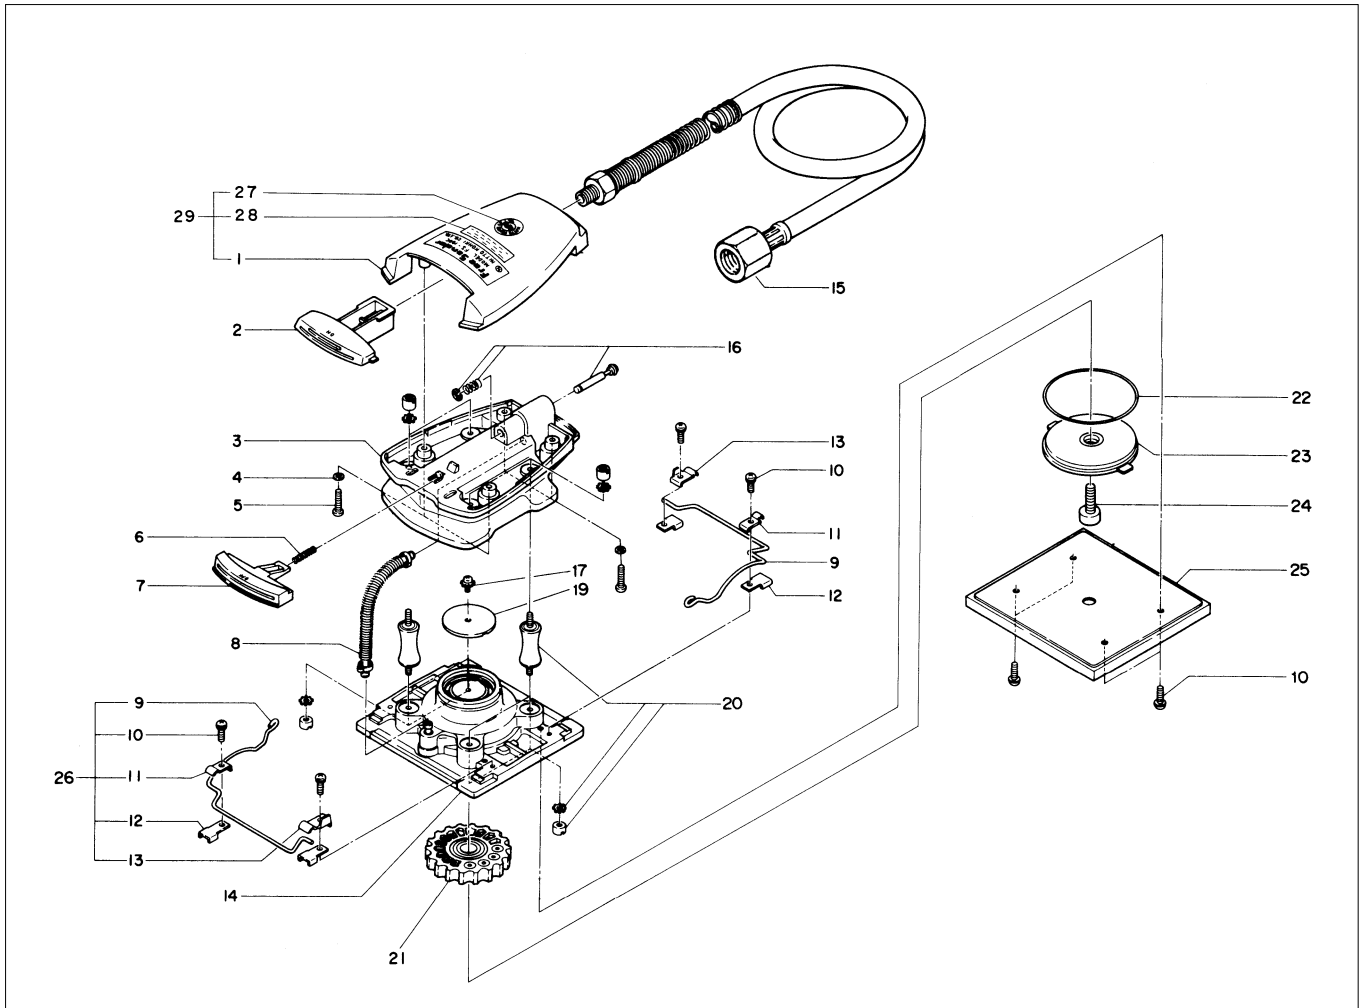

FREE SANDER FS-100C ASSEMBLY AND PARTS LIST

The Part Numbers with () are included in the Ass'y parts written above them.

No.	Part No.	Part Name	Q'ty	Price
29	TB02335	Housing Cover Ass'y	1 set	
1	(TP15371)	Housing Cover	1	
27	(TP04218)	Label NITTO	1	
28	(TQ02207)	Warning Label CE Mark	1	
2	TP15374	Trigger	1	
3	TA99365	Housing Sub Ass'y	1 set	
4	TP04234	Spring Lock Washer M4	4	
5	TP14488	Cross Recessed Pan Head Tapping Screw 4 x 20	4	
6	TP15376	Spring 0.45 x 3.1 x 17	1	
7	TP15375	Cancel Switch	1	
8	TA91647	Tube Ass'y	1 set	
26	TA99971	Clamp Ass'y	2 sets	
9	(TP10870)	Clamp Spring	2	
10	(TP11245)	Cross Recessed Pan Head Screw 4 x 10	8	

No.	Part No.	Part Name	Q'ty	Price
11	(TP10872)	Clamp Stopper B	2	
12	(TP17901)	Clamp Stopper C	4	
13	(TP10871)	Clamp Stopper A	2	
14	TA9A372	Base Plate Sub Ass'y	1 set	
15	TB02359	Hose E Ass'y	1 set	
16	TA99364	Throttle Valve Ass'y	1 set	
17	TA91575	Cross Recessed Pan Head Screw 4 x 8 Ass'y	1 set	
19	TP16951	Filter	1	
20	TA96330	Rubber Support Ass'y	4 sets	
21	TA9A369	Turbine Ass'y	1 set	
22	TP03790	O-Ring S-56	1	
23	TA9A371	End Cap Ass'y	1 set	
24	TP01945	Hex. Socket Head Cap Screw 5 x 12	1	
25	TA9A367	Rubber Pad Ass'y	1 set	