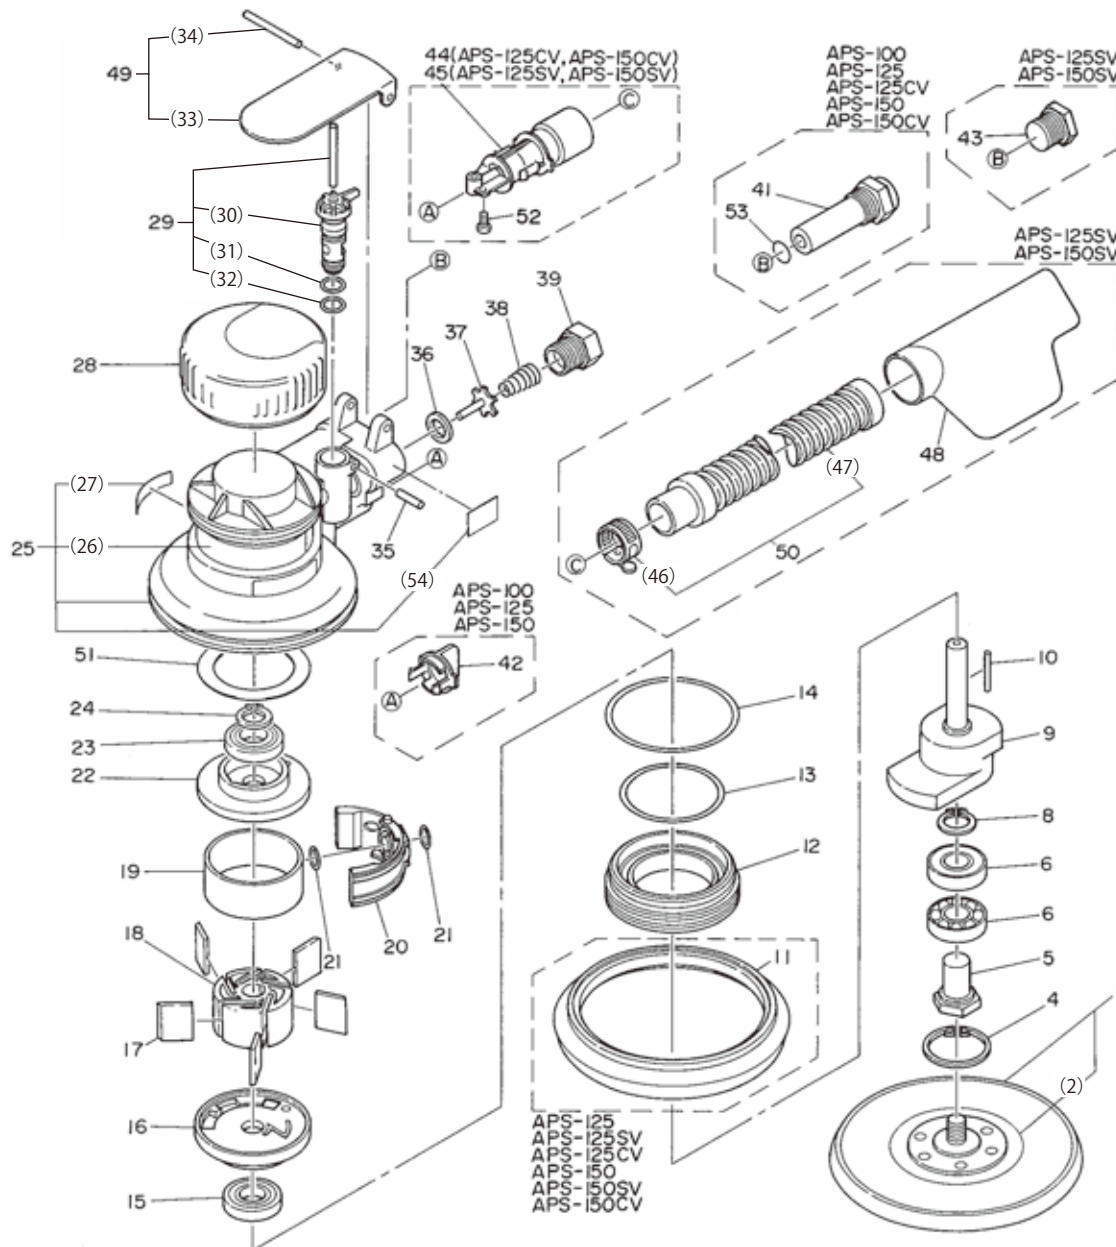

Exploded diagram/parts list are subject to change at any time without notice. (As of Feb. 2013)

Exploded diagram/parts list are subject to change at any time without notice. (As of Feb. 2013)

The part numbers with () are included in the Ass'y parts written above them.

• APS-125

No.	Part No.	Description	Qty	Price
1	TB03669	Pad 5" V-5H Ass'y	1set	
	TB03801	Pad 5" L-5H Ass'y (NVL5H)		
2	(TQ05090)	Label Caution APS	1	
4	TQ04650	Internal Retaining Ring IRTW-28	1	
5	TQ04648	Spindle	1	
6	TP05650	Ball Bearing 6001D	2	
8	TP03546	External Retaining Ring C-12	1	
9	TQ04647	Counter Shaht 5"	1	
10	CP23473	Needle Roller 3x13.8	1	
11	TQ04669	Cover	1	
12	TQ05817	Lock Ring	1	
13	CQ05893	O-Ring S-44	1	
14	TP03790	O-Ring S-56	1	
15	TQ04657	Ball Bearing 6000LLU	1	
16	TQ04652	End Plate B	1	
17	TB04867	Blade Ass'y (5 pcs.)	1set	
18	TQ06477	Rotor	1	
19	TQ04684	Cylinder	1	
20	TQ04655	Backbone	1	
21	TP12004	O-Ring P-10	2	
22	TQ04651	End Plate A	1	
23	TP01913	Ball Bearing 6000ZZ	1	
24	TQ04656	Bent Retaining Ring BG-10	1	
51	TQ04764	Spacer 52x38x0.5	1	
25	TB08655	Housing Ass'y	1set	
26	(TQ12695)	Label Nitto	1	
27	(TQ12694)	Label Model Number	1	
54	(TQ06276)	Label Lubrication	1	
28	TQ04771	Grip Rubber	1	
29	TB03695	Adjust Valve Ass'y	1set	
30	(TQ04670)	Adjust Valve	1	
31	(CP20531)	O-Ring P-9	1	
32	(TP20521)	O-Ring P-8	1	
49	TB03696	Throttle Lever Ass'y	1set	
33	(TQ04663)	Throttle Lever	1	
34	(TQ04661)	Spring Pin 3x36 AW	1	
35	TP15729	Spring Pin 3x14 AW	1	
36	TQ04671	Seal Sheet 9x13.9x2	1	
37	TQ04664	Valve	1	
38	TQ04665	Conical Spring 0.8x6.4x11.6x21.8	1	
39	TQ04666	Bushing M16xRc1/4	1	
41	TB03593	Muffler Ass'y	1set	
53	TQ05088	O-Ring SS-100	1	
42	TQ04667	Cap	1	